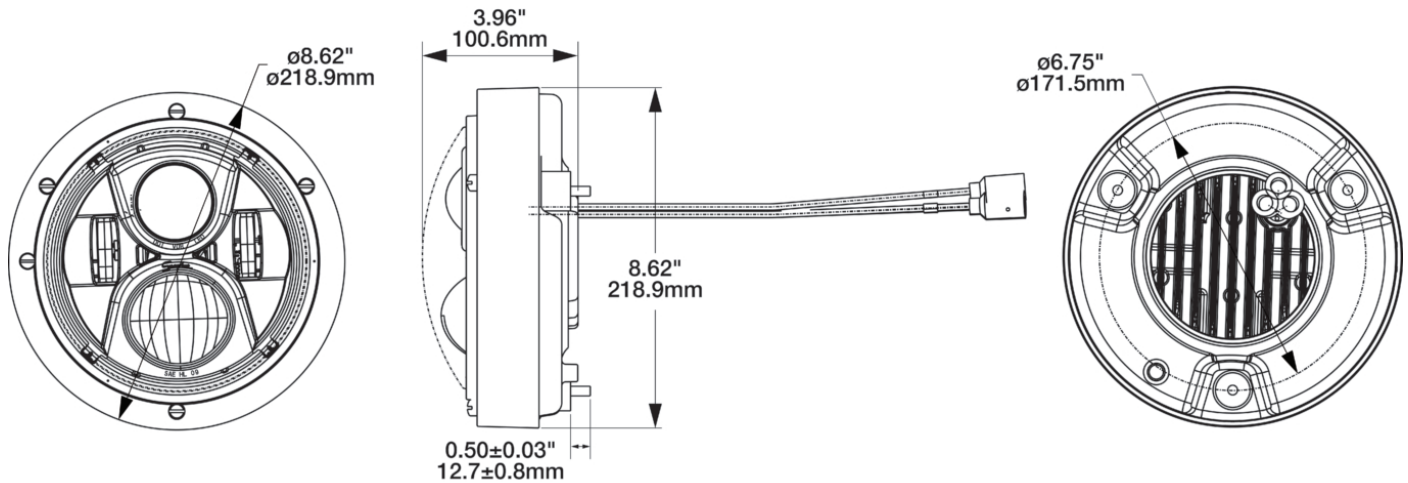

LED Headlight - Model 8700 Military Headlight

PRODUCT INFORMATION

Description	12-24V LED Military Headlight Kit with Green Polycarbonate Bucket
Height	219.00 mm / 8.62 in
Width	219.00 mm / 8.62 in
Depth	100.50 mm / 3.96 in
Shape	Round
Outer Lens Material	GLASS
Outer Lens Color	CLEAR
Housing Material	PC
Housing Color	BLACK
Bezel Color	GREEN CARC 383
Mounting Hardware Description	(x3) 1/4"-28 UNF x 1/2" Shock Mount - Reference TACOM 12338607
Mounting Type	3 Stud, Panel Mount
Retrofits	TACOM 13013616
Minimum Operating Temperature	-30 °C / -22 °F
Maximum Operating Temperature	50 °C / 122 °F
Connector or Wiring	Male Terminal Shell, 14ga - Ord. #MS27144-1 / Amer. 8338560
Product Weight	3.90 lbs / 1.77 kgs
Shipping Weight	4.45 lbs / 2.02 kgs

PRODUCT DIMENSIONS

ELECTRICAL SPECIFICATIONS

Input Voltage	9-32V DC
Operating Voltage	12-24V DC
17 Wire	HIGH BEAM
18 Wire	LOW BEAM
91 Wire	GROUND
Current Draw	1.50A @ 14V DC (HIGH BEAM) 0.93A @ 24V DC (HIGH BEAM) 1.38A @ 14V DC (LOW BEAM) 0.83A @ 24V DC (LOW BEAM)

J.W. SPEAKER
Engineered. Lighting. Solutions.

LED Headlight - Model 8700 Military Headlight

PHOTOMETRIC SPECIFICATIONS

Raw Lumen Output	2,360 (High Beam), 1,520 (Low Beam)
Effective Lumen Output	1,020 (High Beam), 810 (Low Beam)
Candela Output	60,500 (High Beam); 27,500 (Low Beam)
Nominal LED Color Temperature	5025 K
Beam Pattern(s)	Forward Lighting - High Beam (DOT) Forward Lighting - Low Beam (DOT)