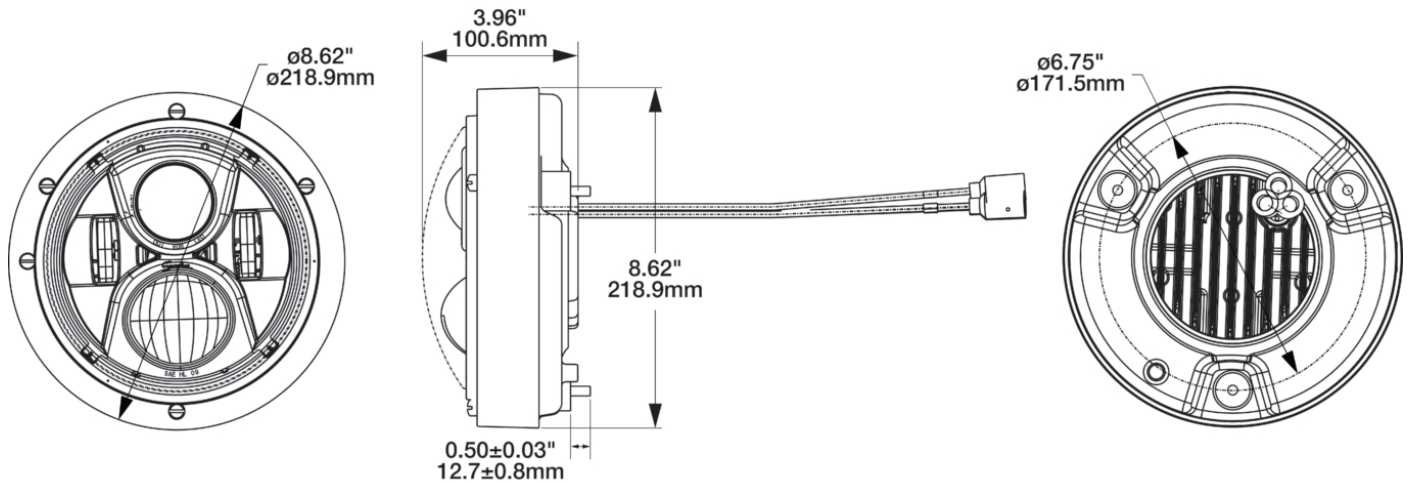

LED Headlight - Model 8700 Military Headlight

PRODUCT DIMENSIONS

ELECTRICAL SPECIFICATIONS

Input Voltage	9-32V DC
Operating Voltage	12-24V DC
17 Wire	HIGH BEAM
18 Wire	LOW BEAM
91 Wire	GROUND
Current Draw	1.50A @ 14V DC (HIGH BEAM) 0.93A @ 24V DC (HIGH BEAM) 1.38A @ 14V DC (LOW BEAM) 0.83A @ 24V DC (LOW BEAM)

REGULATORY STANDARDS COMPLIANCE

FMVSS 108 s10.1 (Table XIX) FMVSS 108 s10.1 (Table XVIII)

Print date: 2026-06-27

© 2026 J.W. Speaker Corporation • Germantown, WI U.S.A.
www.jwspeaker.com • speaker@jwspeaker.com • 262.251.6660

J.W. SPEAKER
Engineered. Lighting. Solutions.