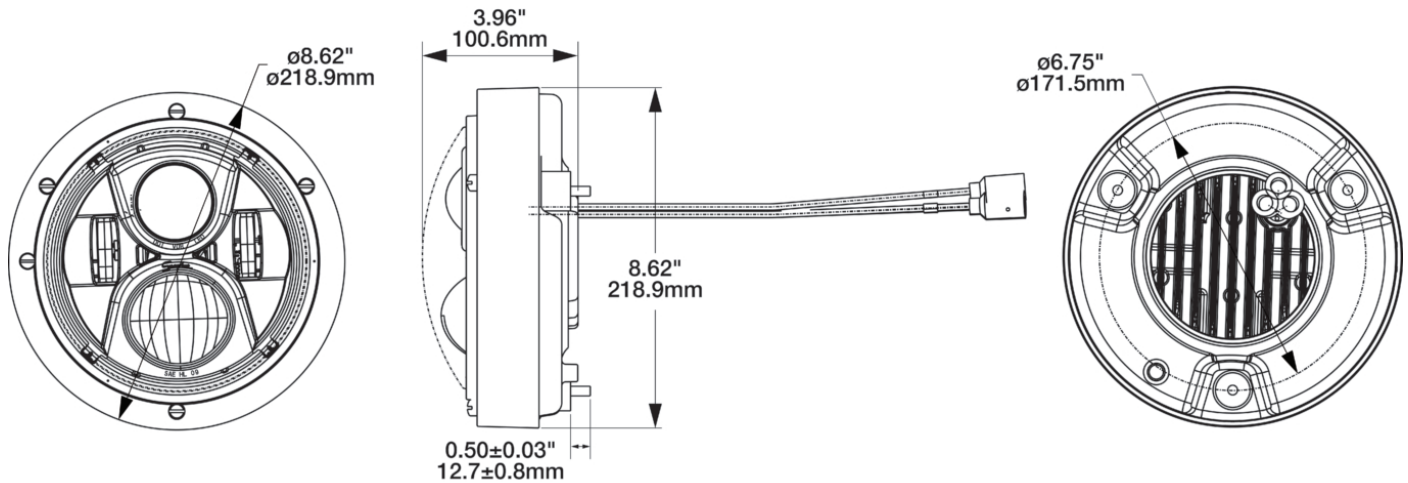

## PRODUCT INFORMATION

<b>Description</b>	12-24V LED Military Headlight Kit with Black Polycarbonate Bucket
<b>Height</b>	219.00 mm / 8.62 in
<b>Width</b>	219.00 mm / 8.62 in
<b>Depth</b>	100.50 mm / 3.96 in
<b>Shape</b>	Round
<b>Outer Lens Material</b>	GLASS
<b>Outer Lens Color</b>	CLEAR
<b>Housing Material</b>	PC
<b>Housing Color</b>	BLACK
<b>Bezel Color</b>	BLACK
<b>Mounting Hardware Description</b>	(x3) 1/4"-28 UNF x 1/2" Shock Mount - Reference TACOM 12338607
<b>Mounting Type</b>	3 Stud, Panel Mount
<b>Retrofits</b>	TACOM 13013616
<b>Minimum Operating Temperature</b>	-30 °C / -22 °F
<b>Maximum Operating Temperature</b>	50 °C / 122 °F
<b>Connector or Wiring</b>	Male Terminal Shell, 14ga - Ord. #MS27144-1 / Amer. 8338560
<b>Product Weight</b>	3.90 lbs / 1.77 kgs
<b>Shipping Weight</b>	4.45 lbs / 2.02 kgs

## PRODUCT DIMENSIONS