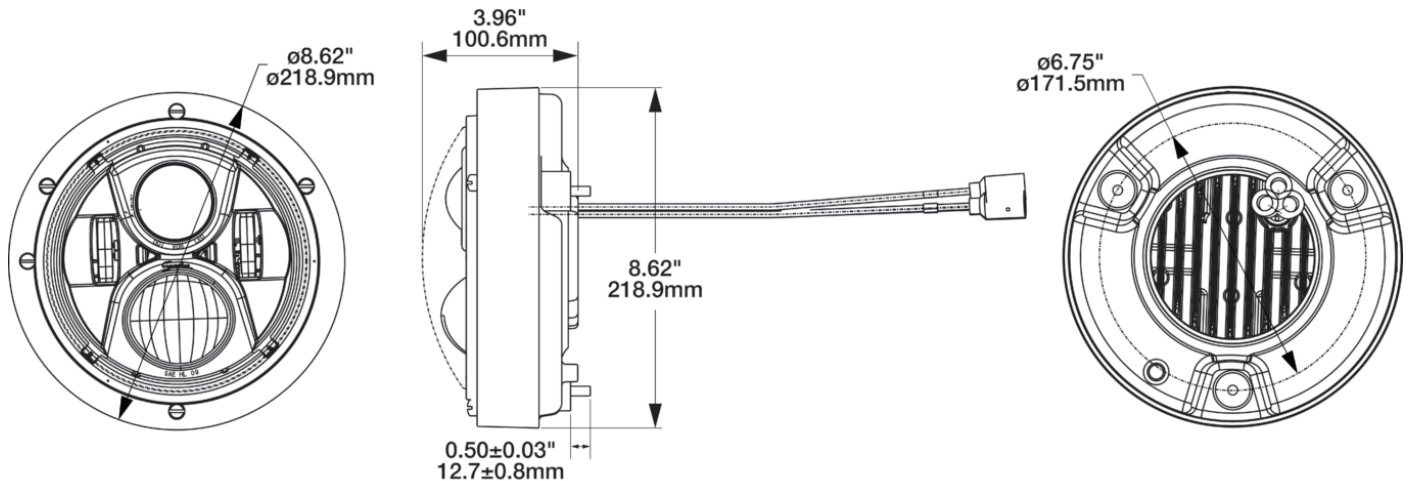

LED Headlight - Model 8700 Military Headlight

PRODUCT INFORMATION

Description	12-24V LED Military Headlight Kit with Black Polycarbonate Bucket
Height	219.00 mm / 8.62 in
Width	219.00 mm / 8.62 in
Depth	100.50 mm / 3.96 in
Shape	Round
Outer Lens Material	GLASS
Outer Lens Color	CLEAR
Housing Material	PC
Housing Color	BLACK
Bezel Color	BLACK
Mounting Hardware Description	(x3) 1/4"-28 UNF x 1/2" Shock Mount - Reference TACOM 12338607
Mounting Type	3 Stud, Panel Mount
Retrofits	TACOM 13013616
Minimum Operating Temperature	-30 °C / -22 °F
Maximum Operating Temperature	50 °C / 122 °F
Connector or Wiring	Male Terminal Shell, 14ga - Ord. #MS27144-1 / Amer. 8338560
Product Weight	3.90 lbs / 1.77 kgs
Shipping Weight	4.45 lbs / 2.02 kgs

PRODUCT DIMENSIONS

ELECTRICAL SPECIFICATIONS

Input Voltage	9-32V DC
Operating Voltage	12-24V DC
17 Wire	HIGH BEAM
18 Wire	LOW BEAM
91 Wire	GROUND
Current Draw	1.50A @ 14V DC (HIGH BEAM) 0.93A @ 24V DC (HIGH BEAM) 1.38A @ 14V DC (LOW BEAM) 0.83A @ 24V DC (LOW BEAM)

J.W. SPEAKER
Engineered. Lighting. Solutions.

LED Headlight - Model 8700 Military Headlight

PHOTOMETRIC SPECIFICATIONS

Raw Lumen Output	2,360 (High Beam), 1,520 (Low Beam)
Effective Lumen Output	1,020 (High Beam), 810 (Low Beam)
Candela Output	60,500 (High Beam); 27,500 (Low Beam)
Nominal LED Color Temperature	5025 K
Beam Pattern(s)	Forward Lighting - High Beam (DOT) Forward Lighting - Low Beam (DOT)