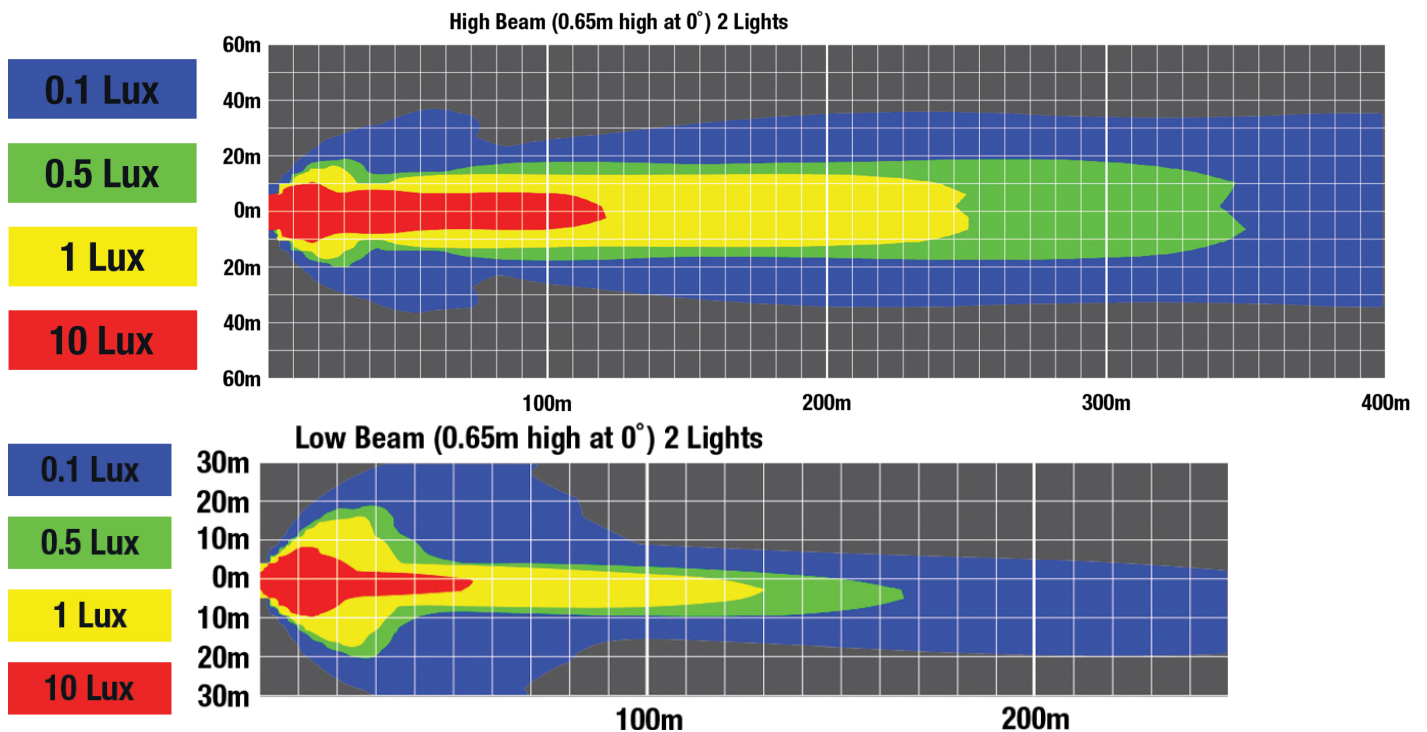

J.W. SPEAKER
Engineered. Lighting. Solutions.

LED Headlight - Model 8700 Military Headlight

PHOTOMETRIC SPECIFICATIONS

Raw Lumen Output	2,360 (High Beam), 1,520 (Low Beam)
Effective Lumen Output	1,020 (High Beam), 810 (Low Beam)
Candela Output	60,500 (High Beam); 27,500 (Low Beam)
Nominal LED Color Temperature	5025 K
Beam Pattern(s)	Forward Lighting - High Beam (DOT) Forward Lighting - Low Beam (DOT)