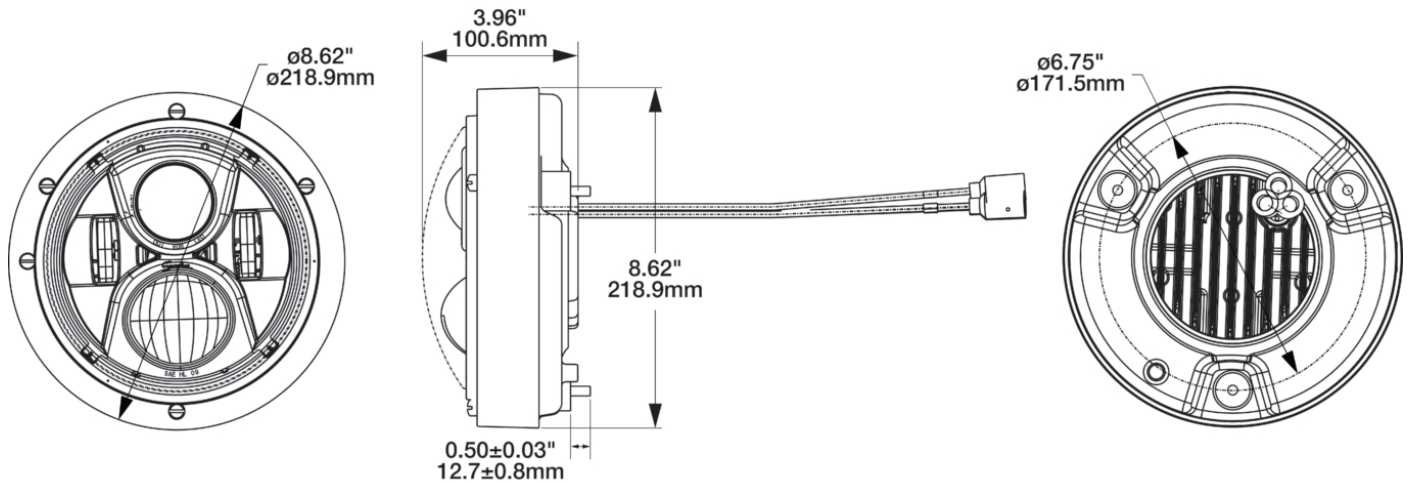

LED Headlight - Model 8700 Military Headlight

PRODUCT INFORMATION

Description	12-24V LED Military Headlight Kit with Black Polycarbonate Bucket
Height	219.00 mm / 8.62 in
Width	219.00 mm / 8.62 in
Depth	100.50 mm / 3.96 in
Shape	Round
Outer Lens Material	GLASS
Outer Lens Color	CLEAR
Housing Material	PC
Housing Color	BLACK
Bezel Color	BLACK
Mounting Hardware Description	(x3) 1/4"-28 UNF x 1/2" Shock Mount - Reference TACOM 12338607
Mounting Type	3 Stud, Panel Mount
Retrofits	TACOM 13013616
Minimum Operating Temperature	-30 °C / -22 °F
Maximum Operating Temperature	50 °C / 122 °F
Connector or Wiring	Male Terminal Shell, 14ga - Ord. #MS27144-1 / Amer. 8338560
Product Weight	3.90 lbs / 1.77 kgs
Shipping Weight	4.45 lbs / 2.02 kgs

PRODUCT DIMENSIONS

ELECTRICAL SPECIFICATIONS

Input Voltage	9-32V DC
Operating Voltage	12-24V DC
17 Wire	HIGH BEAM
18 Wire	LOW BEAM
91 Wire	GROUND
Current Draw	1.50A @ 14V DC (HIGH BEAM) 0.93A @ 24V DC (HIGH BEAM) 1.38A @ 14V DC (LOW BEAM) 0.83A @ 24V DC (LOW BEAM)

J.W. SPEAKER
Engineered. Lighting. Solutions.

LED Headlight - Model 8700 Military Headlight

PHOTOMETRIC SPECIFICATIONS

Raw Lumen Output	2,360 (High Beam), 1,520 (Low Beam)
Effective Lumen Output	1,020 (High Beam), 810 (Low Beam)
Candela Output	60,500 (High Beam); 27,500 (Low Beam)
Nominal LED Color Temperature	5025 K
Beam Pattern(s)	Forward Lighting - High Beam (DOT) Forward Lighting - Low Beam (DOT)