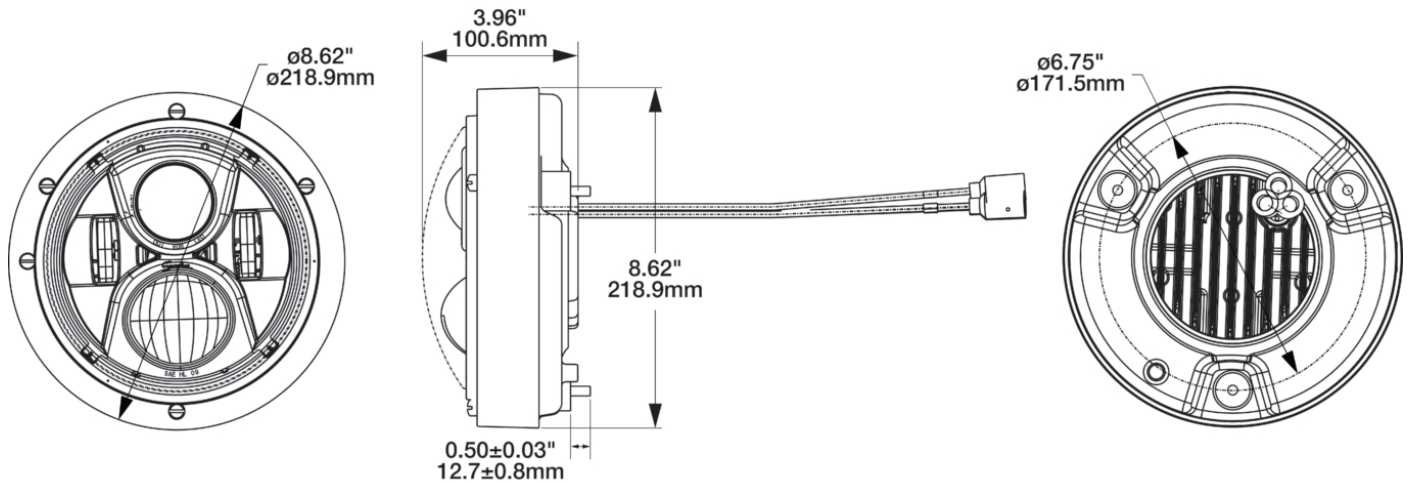

LED Headlight - Model 8700 Military Headlight

PRODUCT DIMENSIONS

ELECTRICAL SPECIFICATIONS

Input Voltage	9-32V DC
Operating Voltage	12-24V DC
17 Wire	HIGH BEAM
18 Wire	LOW BEAM
91 Wire	GROUND
Current Draw	1.50A @ 14V DC (HIGH BEAM) 0.93A @ 24V DC (HIGH BEAM) 1.38A @ 14V DC (LOW BEAM) 0.83A @ 24V DC (LOW BEAM)

REGULATORY STANDARDS COMPLIANCE

FMVSS 108 s10.1 (Table XIX) FMVSS 108 s10.1 (Table XVIII)

Print date: 2026-06-28

© 2026 J.W. Speaker Corporation • Germantown, WI U.S.A.
www.jwspeaker.com • speaker@jwspeaker.com • 262.251.6660

J.W. SPEAKER
Engineered. Lighting. Solutions.