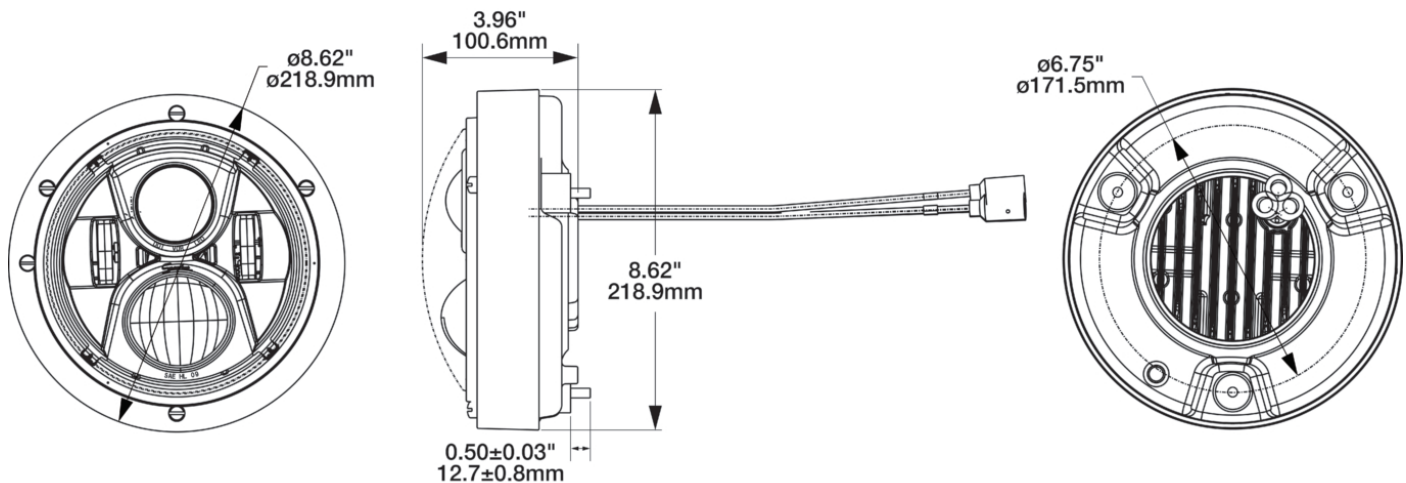

## PRODUCT INFORMATION

<b>Description</b>	12-24V LED Military Headlight Kit with Black Polycarbonate Bucket
<b>Height</b>	219.00 mm / 8.62 in
<b>Width</b>	219.00 mm / 8.62 in
<b>Depth</b>	100.50 mm / 3.96 in
<b>Shape</b>	Round
<b>Outer Lens Material</b>	GLASS
<b>Outer Lens Color</b>	CLEAR
<b>Housing Material</b>	PC
<b>Housing Color</b>	BLACK
<b>Bezel Color</b>	BLACK
<b>Mounting Hardware Description</b>	(x3) 1/4"-28 UNF x 1/2" Shock Mount - Reference TACOM 12338607
<b>Mounting Type</b>	3 Stud, Panel Mount
<b>Retrofits</b>	TACOM 13013616
<b>Minimum Operating Temperature</b>	-30 °C / -22 °F
<b>Maximum Operating Temperature</b>	50 °C / 122 °F
<b>Connector or Wiring</b>	Male Terminal Shell, 14ga - Ord. #MS27144-1 / Amer. 8338560
<b>Product Weight</b>	3.90 lbs / 1.77 kgs
<b>Shipping Weight</b>	4.45 lbs / 2.02 kgs

## PRODUCT DIMENSIONS