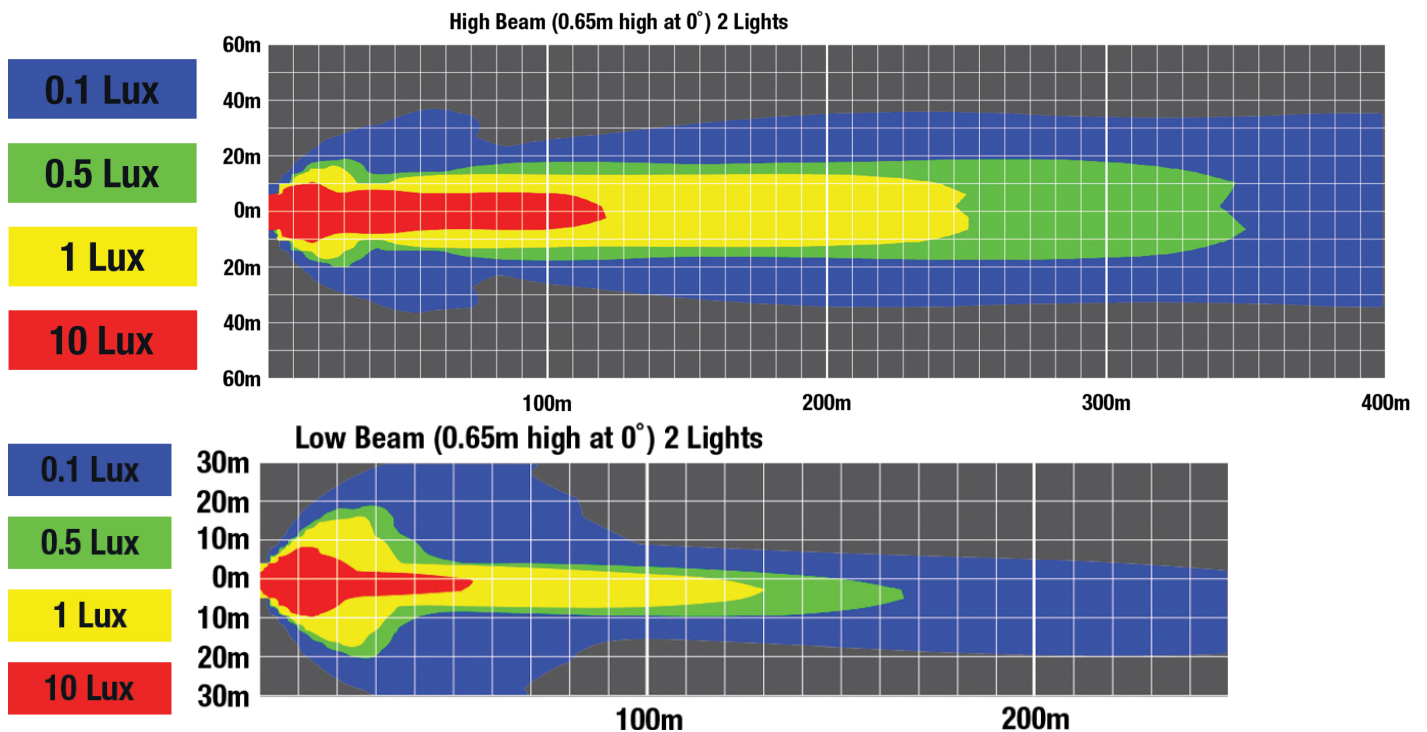

## PRODUCT DIMENSIONS

## PHOTOMETRIC SPECIFICATIONS

<b>Raw Lumen Output</b>	2,360 (High Beam), 1,520 (Low Beam)
<b>Effective Lumen Output</b>	1,020 (High Beam), 810 (Low Beam)
<b>Candela Output</b>	60,500 (High Beam); 27,500 (Low Beam)
<b>Nominal LED Color Temperature</b>	5025 K
<b>Beam Pattern(s)</b>	Forward Lighting - High Beam (DOT) Forward Lighting - Low Beam (DOT)