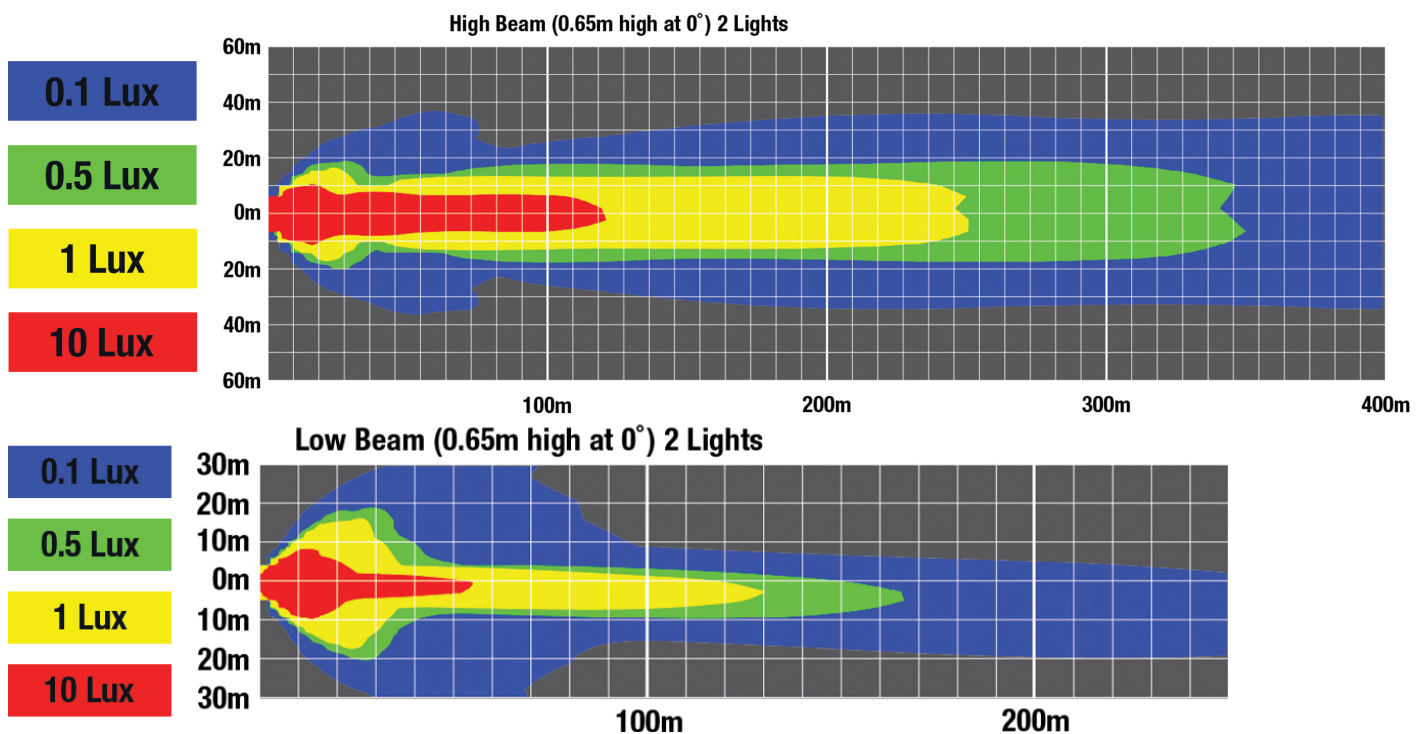

## PRODUCT DIMENSIONS

## PHOTOMETRIC SPECIFICATIONS

<b>Raw Lumen Output</b>	2,360 (High Beam), 1,520 (Low Beam)
<b>Effective Lumen Output</b>	1,020 (High Beam), 810 (Low Beam)
<b>Candela Output</b>	60,500 (High Beam); 27,500 (Low Beam)
<b>Nominal LED Color Temperature</b>	5025 K
<b>Beam Pattern(s)</b>	Forward Lighting - High Beam (DOT) Forward Lighting - Low Beam (DOT)