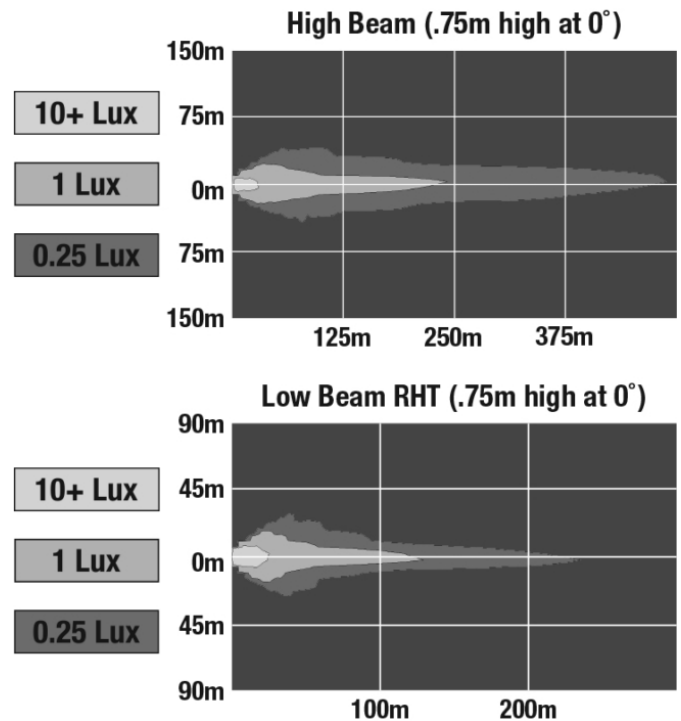

Model 8700 Evolution 2R - Jeep Renegade

LED Headlights

PRODUCT INFORMATION

Description	12V DOT LED High & Low Beam Headlight with Chrome Inner Bezel - 2 Light Kit
Height	240.00 mm / 9.45 in
Width	238.00 mm / 9.37 in
Depth	205.00 mm / 8.07 in
Shape	Round
Outer Lens Material	Polycarbonate
Outer Lens Color	Clear
Housing Material	Aluminum
Housing Color	Grey
Bezel Color	Chrome
Mounting Hardware Description	(x2)
Mounting Type	Custom
Retrofits	Jeep Renegade Headlights
Minimum Operating Temperature	-40 °C / -40 °F
Maximum Operating Temperature	65 °C / 149 °F
Connector or Wiring	Delphi 33500006
Mating Connector	Delphi 17260805
Product Weight	3.75 lbs / 1.7 kgs
Shipping Weight	9.09 lbs / 4.12 kgs

LED Headlights

PRODUCT DIMENSIONS

ELECTRICAL SPECIFICATIONS

Input Voltage	12V DC
Operating Voltage	9-16V DC
Transient Spike Protection	150V Peak @ 1 HZ-100 Pulses
Black Wire	Ground
White Wire	High Beam
Yellow Wire	Low Beam
Current Draw	4.00A @ 12V DC (High Beam) 2.70A @ 12V DC (Low Beam)

J.W. SPEAKER
Engineered. Lighting. Solutions.

Model 8700 Evolution 2R - Jeep Renegade

LED Headlights

PHOTOMETRIC SPECIFICATIONS

Raw Lumen Output	3,200 (High Beam); 1,770 (Low Beam)
Effective Lumen Output	1,260 (High Beam); 750 (Low Beam)
Candela Output	71,500 (High Beam); 35,003 (Low Beam)
Nominal LED Color Temperature	5000 K
Beam Pattern(s)	Forward Lighting - High Beam (DOT) Forward Lighting - Low Beam (DOT)