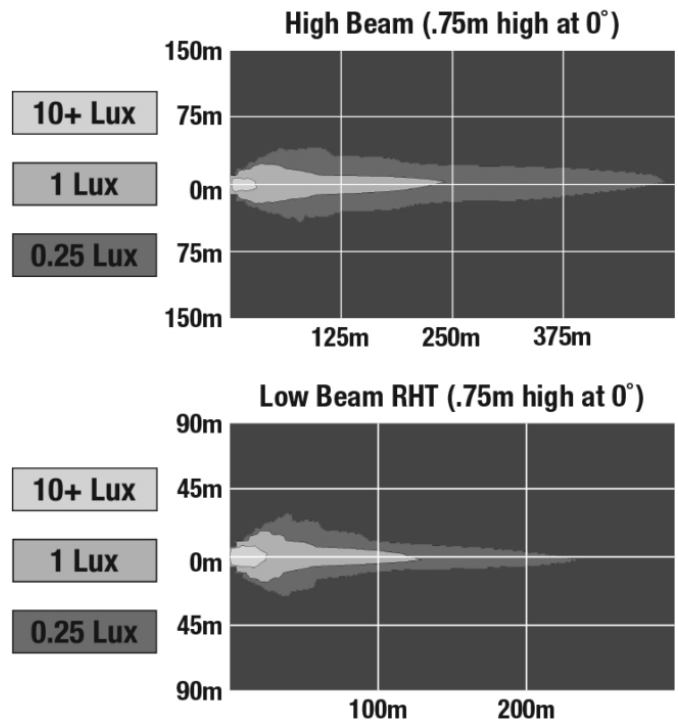

LED Headlights - Model 8700 Evolution 2R

PRODUCT INFORMATION

Description	12V DOT LED High & Low Beam Headlight with Chrome Inner Bezel - 2 Light Kit
Height	240.00 mm / 9.45 in
Width	238.00 mm / 9.37 in
Depth	205.00 mm / 8.07 in
Shape	Round
Outer Lens Material	Polycarbonate
Outer Lens Color	Clear
Bezel Color	Chrome
Mounting Hardware Description	(x2)
Retrofits	Jeep Renegade Headlights
Minimum Operating Temperature	-40 °C / -40 °F
Maximum Operating Temperature	65 °C / 149 °F
Connector or Wiring	Delphi 33500006
Mating Connector	Delphi 17260805
Product Weight	7.60 lbs / 3.45 kgs
Shipping Weight	9.09 lbs / 4.12 kgs

Input Voltage	12V DC
Operating Voltage	9-16V DC
Black Wire	Ground
White Wire	High Beam
Yellow Wire	Low Beam
Current Draw	4.00A @ 12V DC (High Beam) 2.70A @ 12V DC (Low Beam)

REGULATORY STANDARDS COMPLIANCE

LED Headlights - Model 8700 Evolution 2R

PHOTOMETRIC SPECIFICATIONS

Raw Lumen Output	3,200 (High Beam); 1,770 (Low Beam)
Effective Lumen Output	1,260 (High Beam); 750 (Low Beam)
Candela Output	71,500 (High Beam); 35,003 (Low Beam)
Nominal LED Color Temperature	5000 K
Beam Pattern(s)	Forward Lighting - High Beam (DOT) Forward Lighting - Low Beam (DOT)