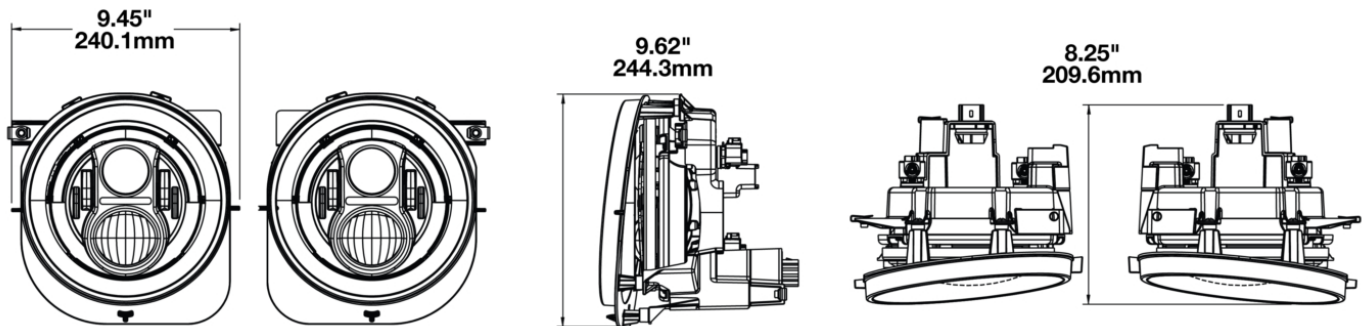

Model 8700 Evolution 2R - Jeep Renegade

LED Headlights

PRODUCT INFORMATION

Description	12V DOT LED High & Low Beam Headlight with Chrome Inner Bezel - 2 Light Kit
Height	240.00 mm / 9.45 in
Width	238.00 mm / 9.37 in
Depth	205.00 mm / 8.07 in
Shape	Round
Outer Lens Material	Polycarbonate
Outer Lens Color	Clear
Housing Material	Aluminum
Housing Color	Grey
Bezel Color	Chrome
Mounting Hardware Description	(x2)
Mounting Type	Custom
Retrofits	Jeep Renegade Headlights
Minimum Operating Temperature	-40 °C / -40 °F
Maximum Operating Temperature	65 °C / 149 °F
Connector or Wiring	Delphi 33500006
Mating Connector	Delphi 17260805
Product Weight	3.75 lbs / 1.7 kgs
Shipping Weight	9.09 lbs / 4.12 kgs

LED Headlights

PRODUCT DIMENSIONS

ELECTRICAL SPECIFICATIONS

Input Voltage	12V DC
Operating Voltage	9-16V DC
Transient Spike Protection	150V Peak @ 1 HZ-100 Pulses
Black Wire	Ground
White Wire	High Beam
Yellow Wire	Low Beam
Current Draw	4.00A @ 12V DC (High Beam) 2.70A @ 12V DC (Low Beam)