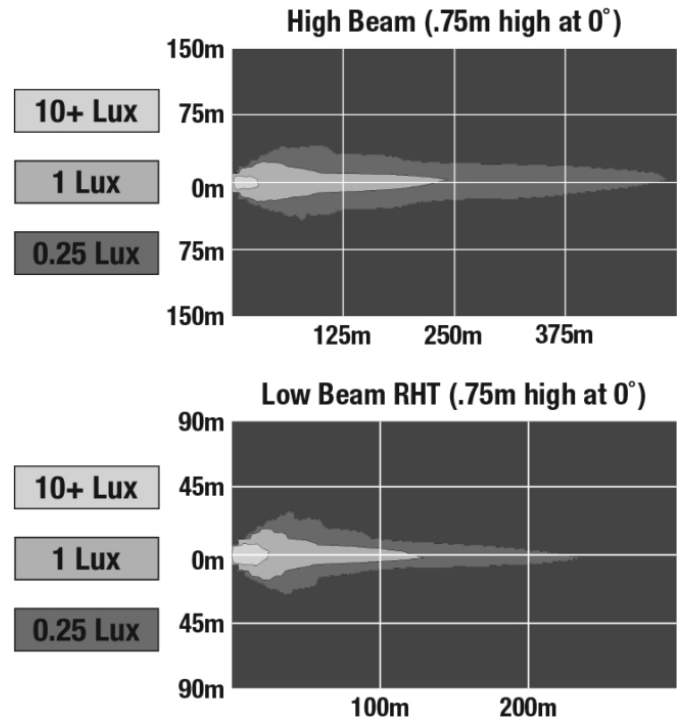

### PRODUCT DIMENSIONS

### ELECTRICAL SPECIFICATIONS

<b>Input Voltage</b>	12V DC
<b>Operating Voltage</b>	9-16V DC
<b>Transient Spike Protection</b>	150V Peak @ 1 HZ-100 Pulses
<b>Black Wire</b>	Ground
<b>White Wire</b>	High Beam
<b>Yellow Wire</b>	Low Beam
<b>Current Draw</b>	4.00A @ 12V DC (High Beam) 2.70A @ 12V DC (Low Beam)

### PHOTOMETRIC SPECIFICATIONS

<b>Raw Lumen Output</b>	3,200 (High Beam); 1,770 (Low Beam)
<b>Effective Lumen Output</b>	1,260 (High Beam); 750 (Low Beam)
<b>Candela Output</b>	71,500 (High Beam); 35,003 (Low Beam)
<b>Nominal LED Color Temperature</b>	5000 K
<b>Beam Pattern(s)</b>	Forward Lighting - High Beam (DOT) Forward Lighting - Low Beam (DOT)