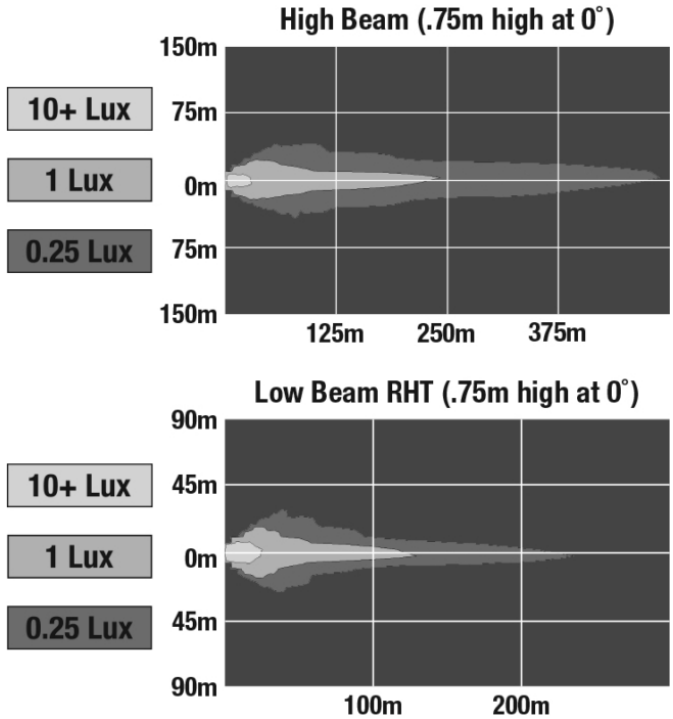

LED Headlights - Model 8700 Evolution 2R

PRODUCT INFORMATION

Description	12V DOT LED High & Low Beam Headlight with Chrome Inner Bezel - 2 Light Kit
Height	240.00 mm / 9.45 in
Width	238.00 mm / 9.37 in
Depth	205.00 mm / 8.07 in
Shape	Round
Outer Lens Material	Polycarbonate
Outer Lens Color	Clear
Housing Material	Aluminum
Housing Color	Grey
Bezel Color	Chrome
Mounting Hardware Description	(x2)
Mounting Type	Custom
Retrofits	Jeep Renegade Headlights
Minimum Operating Temperature	-40 °C / -40 °F
Maximum Operating Temperature	65 °C / 149 °F
Connector or Wiring	Delphi 33500006
Mating Connector	Delphi 17260805
Product Weight	7.60 lbs / 3.45 kgs
Shipping Weight	9.09 lbs / 4.12 kgs

PRODUCT DIMENSIONS

ELECTRICAL SPECIFICATIONS

Input Voltage	12V DC
Operating Voltage	9-16V DC
Transient Spike Protection	150V Peak @ 1 HZ-100 Pulses
Black Wire	Ground
White Wire	High Beam
Yellow Wire	Low Beam
Current Draw	4.00A @ 12V DC (High Beam) 2.70A @ 12V DC (Low Beam)

REGULATORY STANDARDS COMPLIANCE

Buy America Standards
FMVSS 108 Table XIX
IEC IP67

Eco Friendly
FMVSS 108 Table XVIII

Print date: 2018-11-13

© 2018 J.W. Speaker Corporation • Germantown, WI U.S.A.
www.jwspeaker.com • speaker@jwspeaker.com • 262.251.6660

J.W. SPEAKER
Engineered. Lighting. Solutions.

LED Headlights - Model 8700 Evolution 2R

PHOTOMETRIC SPECIFICATIONS

Raw Lumen Output	3,200 (High Beam); 1,770 (Low Beam)
Effective Lumen Output	1,260 (High Beam); 750 (Low Beam)
Candela Output	71,500 (High Beam); 35,003 (Low Beam)
Nominal LED Color Temperature	5000 K
Beam Pattern(s)	Forward Lighting - High Beam (DOT) Forward Lighting - Low Beam (DOT)