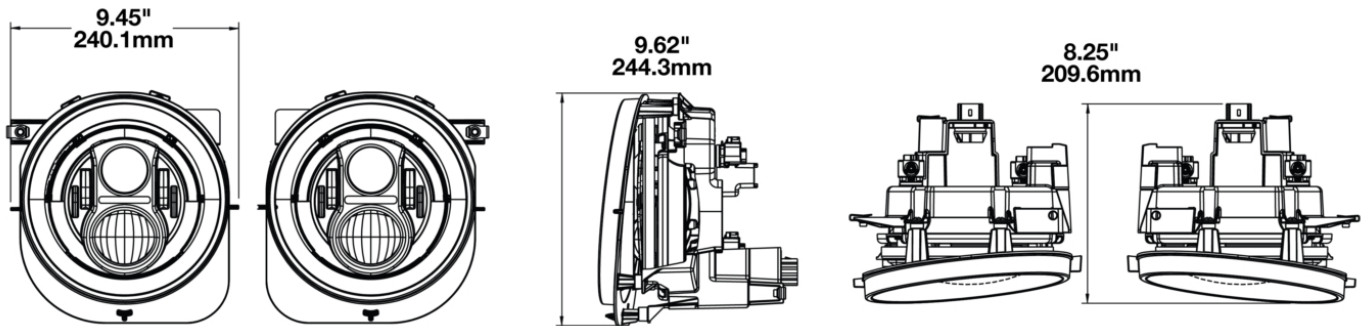

LED Headlights - Model 8700 Evolution 2R

PRODUCT DIMENSIONS

ELECTRICAL SPECIFICATIONS

Input Voltage	12V DC
Operating Voltage	9-16V DC
Black Wire	Ground
White Wire	High Beam
Yellow Wire	Low Beam
Current Draw	4.00A @ 12V DC (High Beam) 2.70A @ 12V DC (Low Beam)