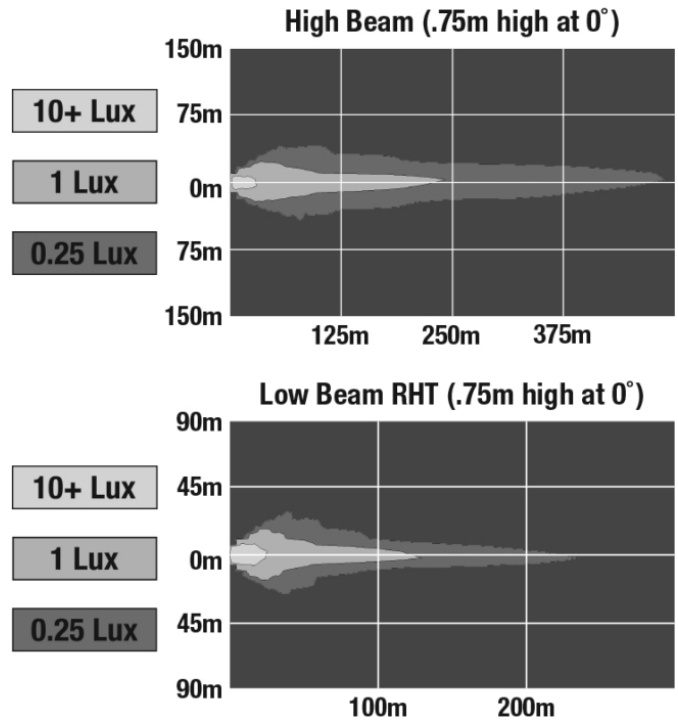

LED Headlights - Model 8700 Evolution 2R

PRODUCT INFORMATION

Description	12V DOT LED High & Low Beam Headlight with Chrome Inner Bezel - 2 Light Kit
Height	240.00 mm / 9.45 in
Width	238.00 mm / 9.37 in
Depth	205.00 mm / 8.07 in
Shape	Round
Outer Lens Material	Polycarbonate
Outer Lens Color	Clear
Bezel Color	Chrome
Mounting Hardware Description	(x2)
Retrofits	Jeep Renegade Headlights
Minimum Operating Temperature	-40 °C / -40 °F
Maximum Operating Temperature	65 °C / 149 °F
Connector or Wiring	Delphi 33500006
Mating Connector	Delphi 17260805
Product Weight	7.60 lbs / 3.45 kgs
Shipping Weight	9.09 lbs / 4.12 kgs

PRODUCT DIMENSIONS

ELECTRICAL SPECIFICATIONS

Input Voltage	12V DC
Operating Voltage	9-16V DC
Black Wire	Ground
White Wire	High Beam
Yellow Wire	Low Beam
Current Draw	4.00A @ 12V DC (High Beam) 2.70A @ 12V DC (Low Beam)

LED Headlights - Model 8700 Evolution 2R

PHOTOMETRIC SPECIFICATIONS

Raw Lumen Output	3,200 (High Beam); 1,770 (Low Beam)
Effective Lumen Output	1,260 (High Beam); 750 (Low Beam)
Candela Output	71,500 (High Beam); 35,003 (Low Beam)
Nominal LED Color Temperature	5000 K
Beam Pattern(s)	Forward Lighting - High Beam (DOT) Forward Lighting - Low Beam (DOT)