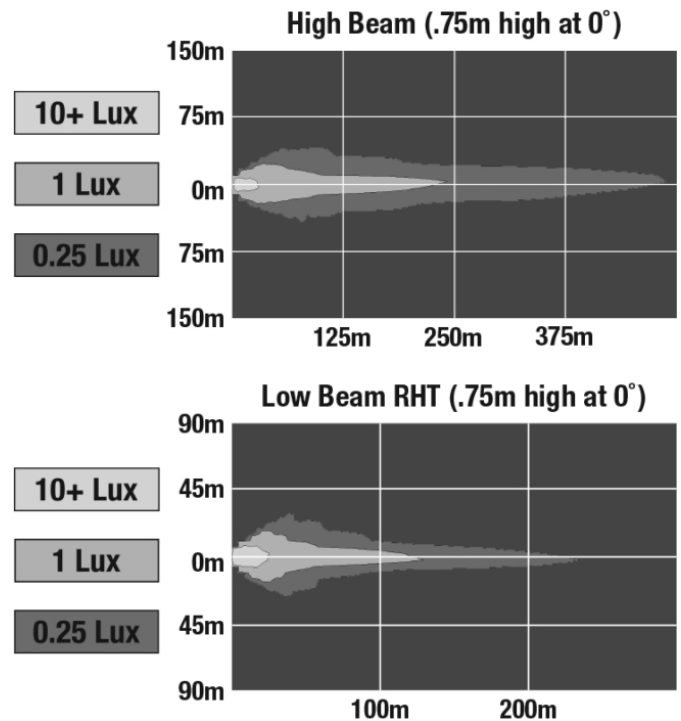

### PRODUCT DIMENSIONS

### ELECTRICAL SPECIFICATIONS

<b>Input Voltage</b>	12V DC
<b>Operating Voltage</b>	9-16V DC
<b>Transient Spike Protection</b>	150V Peak @ 1 HZ-100 Pulses
<b>Black Wire</b>	Ground
<b>White Wire</b>	High Beam
<b>Yellow Wire</b>	Low Beam
<b>Current Draw</b>	4.00A @ 12V DC (High Beam) 2.70A @ 12V DC (Low Beam)

### PHOTOMETRIC SPECIFICATIONS

<b>Raw Lumen Output</b>	3,200 (High Beam); 1,770 (Low Beam)
<b>Effective Lumen Output</b>	1,260 (High Beam); 750 (Low Beam)
<b>Candela Output</b>	71,500 (High Beam); 35,003 (Low Beam)
<b>Nominal LED Color Temperature</b>	5000 K
<b>Beam Pattern(s)</b>	Forward Lighting - High Beam (DOT) Forward Lighting - Low Beam (DOT)