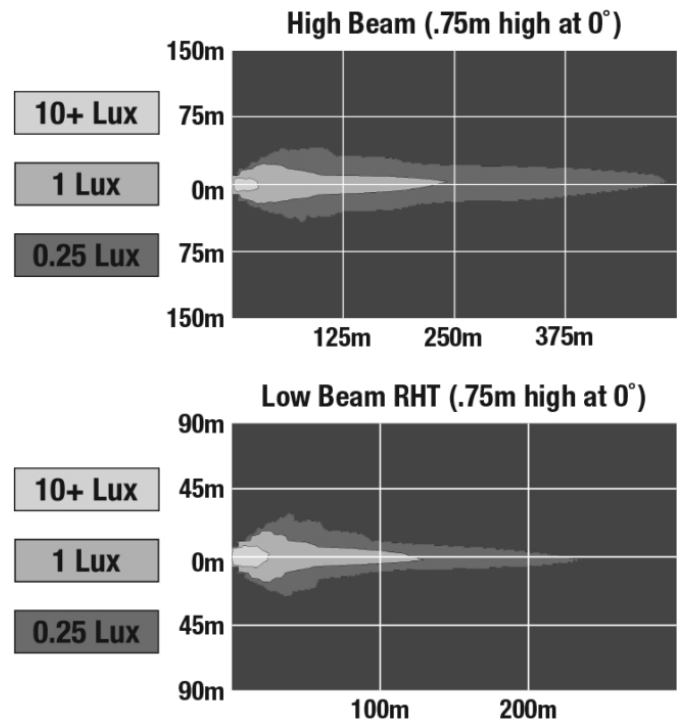

LED Headlights - Model 8700 Evolution 2R

PRODUCT INFORMATION

Description	12V DOT LED High & Low Beam Headlight with Black Inner Bezel - 2 Light Kit
Height	240.00 mm / 9.45 in
Width	238.00 mm / 9.37 in
Depth	205.00 mm / 8.07 in
Shape	Round
Outer Lens Material	Polycarbonate
Outer Lens Color	Clear
Housing Material	Aluminum
Housing Color	Grey
Bezel Color	Black
Mounting Hardware Description	(x2)
Mounting Type	Custom
Retrofits	Jeep Renegade Headlights
Minimum Operating Temperature	-40 °C / -40 °F
Maximum Operating Temperature	65 °C / 149 °F
Connector or Wiring	Delphi 33500006
Mating Connector	Delphi 17260805
Product Weight	7.60 lbs / 3.45 kgs
Shipping Weight	9.09 lbs / 4.12 kgs

PRODUCT DIMENSIONS

ELECTRICAL SPECIFICATIONS

Input Voltage	12V DC
Operating Voltage	9-16V DC
Transient Spike Protection	150V Peak @ 1 HZ-100 Pulses
Black Wire	Ground
White Wire	High Beam
Yellow Wire	Low Beam
Current Draw	4.00A @ 12V DC (High Beam) 2.70A @ 12V DC (Low Beam)

LED Headlights - Model 8700 Evolution 2R

PHOTOMETRIC SPECIFICATIONS

Raw Lumen Output	3,200 (High Beam); 1,770 (Low Beam)
Effective Lumen Output	1,260 (High Beam); 750 (Low Beam)
Candela Output	71,500 (High Beam); 35,003 (Low Beam)
Nominal LED Color Temperature	5000 K
Beam Pattern(s)	Forward Lighting - High Beam (DOT) Forward Lighting - Low Beam (DOT)