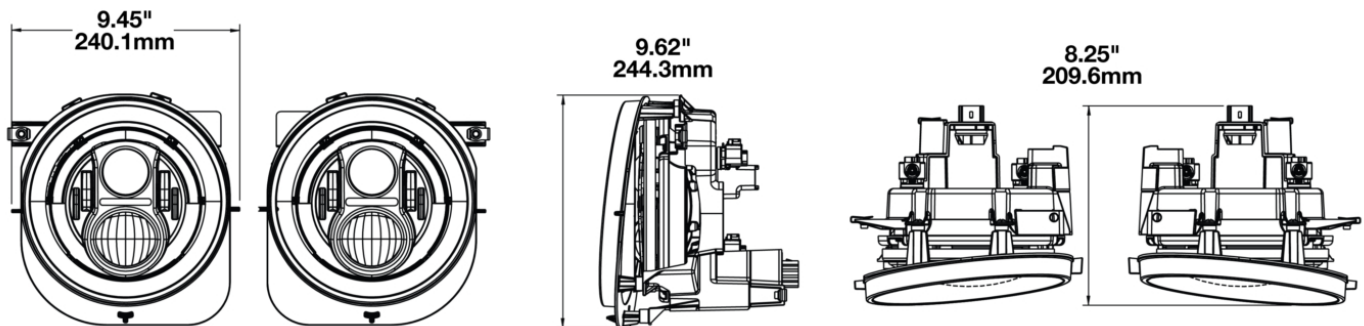

LED Headlights - Model 8700 Evolution 2R

PRODUCT INFORMATION

Description	12V DOT LED High & Low Beam Headlight with Black Inner Bezel - 2 Light Kit
Height	240.00 mm / 9.45 in
Width	238.00 mm / 9.37 in
Depth	205.00 mm / 8.07 in
Shape	Round
Outer Lens Material	Polycarbonate
Outer Lens Color	Clear
Bezel Color	Black
Mounting Hardware Description	(x2)
Retrofits	Jeep Renegade Headlights
Minimum Operating Temperature	-40 °C / -40 °F
Maximum Operating Temperature	65 °C / 149 °F
Connector or Wiring	Delphi 33500006
Mating Connector	Delphi 17260805
Product Weight	7.60 lbs / 3.45 kgs
Shipping Weight	9.09 lbs / 4.12 kgs

PRODUCT DIMENSIONS

ELECTRICAL SPECIFICATIONS

Input Voltage	12V DC
Operating Voltage	9-16V DC
Black Wire	Ground
White Wire	High Beam
Yellow Wire	Low Beam
Current Draw	4.00A @ 12V DC (High Beam) 2.70A @ 12V DC (Low Beam)

J.W. SPEAKER
Engineered. Lighting. Solutions.

LED Headlights - Model 8700 Evolution 2R

PHOTOMETRIC SPECIFICATIONS

Raw Lumen Output	3,200 (High Beam); 1,770 (Low Beam)
Effective Lumen Output	1,260 (High Beam); 750 (Low Beam)
Candela Output	71,500 (High Beam); 35,003 (Low Beam)
Nominal LED Color Temperature	5000 K
Beam Pattern(s)	Forward Lighting - High Beam (DOT) Forward Lighting - Low Beam (DOT)