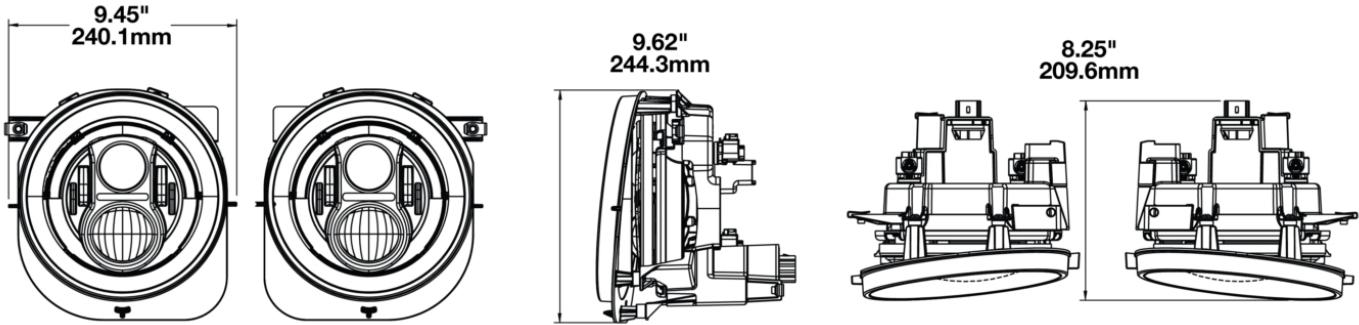

LED Headlights - Model 8700 Evolution 2R

PRODUCT INFORMATION

Description	12V DOT LED High & Low Beam Headlight with Black Inner Bezel - 2 Light Kit
Height	240.00 mm / 9.45 in
Width	238.00 mm / 9.37 in
Depth	205.00 mm / 8.07 in
Shape	Round
Outer Lens Material	Polycarbonate
Outer Lens Color	Clear
Housing Material	Aluminum
Housing Color	Grey
Bezel Color	Black
Mounting Hardware Description	(x2)
Mounting Type	Custom
Retrofits	Jeep Renegade Headlights
Minimum Operating Temperature	-40 °C / -40 °F
Maximum Operating Temperature	65 °C / 149 °F
Connector or Wiring	Delphi 33500006
Mating Connector	Delphi 17260805
Product Weight	7.60 lbs / 3.45 kgs
Shipping Weight	9.09 lbs / 4.12 kgs

PRODUCT DIMENSIONS

ELECTRICAL SPECIFICATIONS

Input Voltage	12V DC
Operating Voltage	9-16V DC
Transient Spike Protection	150V Peak @ 1 HZ-100 Pulses
Black Wire	Ground
White Wire	High Beam
Yellow Wire	Low Beam
Current Draw	4.00A @ 12V DC (High Beam) 2.70A @ 12V DC (Low Beam)

LED Headlights - Model 8700 Evolution 2R

PHOTOMETRIC SPECIFICATIONS

Raw Lumen Output	3,200 (High Beam); 1,770 (Low Beam)
Effective Lumen Output	1,260 (High Beam); 750 (Low Beam)
Candela Output	71,500 (High Beam); 35,003 (Low Beam)
Nominal LED Color Temperature	5000 K
Beam Pattern(s)	Forward Lighting - High Beam (DOT) Forward Lighting - Low Beam (DOT)