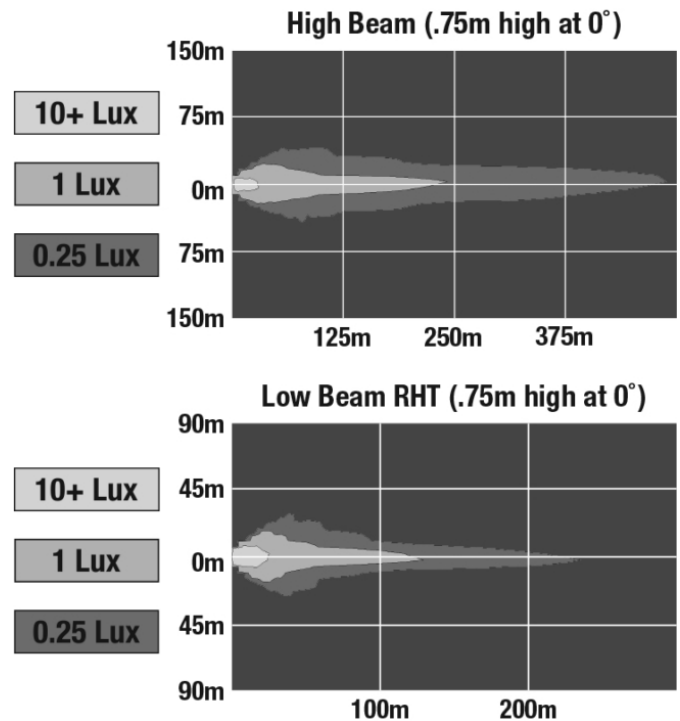

### PRODUCT DIMENSIONS

### ELECTRICAL SPECIFICATIONS

<b>Input Voltage</b>	12V DC
<b>Operating Voltage</b>	9-16V DC
<b>Transient Spike Protection</b>	150V Peak @ 1 HZ-100 Pulses
<b>Black Wire</b>	Ground
<b>White Wire</b>	High Beam
<b>Yellow Wire</b>	Low Beam
<b>Current Draw</b>	4.00A @ 12V DC (High Beam) 2.70A @ 12V DC (Low Beam)

### PHOTOMETRIC SPECIFICATIONS

<b>Raw Lumen Output</b>	3,200 (High Beam); 1,770 (Low Beam)
<b>Effective Lumen Output</b>	1,260 (High Beam); 750 (Low Beam)
<b>Candela Output</b>	71,500 (High Beam); 35,003 (Low Beam)
<b>Nominal LED Color Temperature</b>	5000 K
<b>Beam Pattern(s)</b>	Forward Lighting - High Beam (DOT) Forward Lighting - Low Beam (DOT)