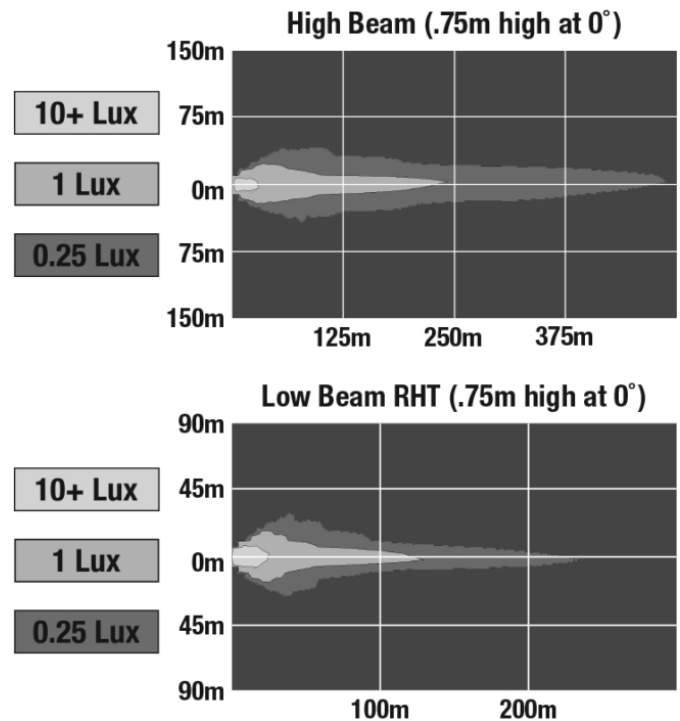

LED Headlights - Model 8700 Evolution 2R

PRODUCT INFORMATION

Description	12V DOT LED High & Low Beam Headlight with Black Inner Bezel - 2 Light Kit
Height	240.00 mm / 9.45 in
Width	238.00 mm / 9.37 in
Depth	205.00 mm / 8.07 in
Shape	Round
Outer Lens Material	Polycarbonate
Outer Lens Color	Clear
Bezel Color	Black
Mounting Hardware Description	(x2)
Retrofits	Jeep Renegade Headlights
Minimum Operating Temperature	-40 °C / -40 °F
Maximum Operating Temperature	65 °C / 149 °F
Connector or Wiring	Delphi 33500006
Mating Connector	Delphi 17260805
Product Weight	7.60 lbs / 3.45 kgs
Shipping Weight	9.09 lbs / 4.12 kgs

PRODUCT DIMENSIONS

ELECTRICAL SPECIFICATIONS

Input Voltage	12V DC
Operating Voltage	9-16V DC
Black Wire	Ground
White Wire	High Beam
Yellow Wire	Low Beam
Current Draw	4.00A @ 12V DC (High Beam) 2.70A @ 12V DC (Low Beam)

J.W. SPEAKER
Engineered. Lighting. Solutions.

LED Headlights - Model 8700 Evolution 2R

PHOTOMETRIC SPECIFICATIONS

Raw Lumen Output	3,200 (High Beam); 1,770 (Low Beam)
Effective Lumen Output	1,260 (High Beam); 750 (Low Beam)
Candela Output	71,500 (High Beam); 35,003 (Low Beam)
Nominal LED Color Temperature	5000 K
Beam Pattern(s)	Forward Lighting - High Beam (DOT) Forward Lighting - Low Beam (DOT)