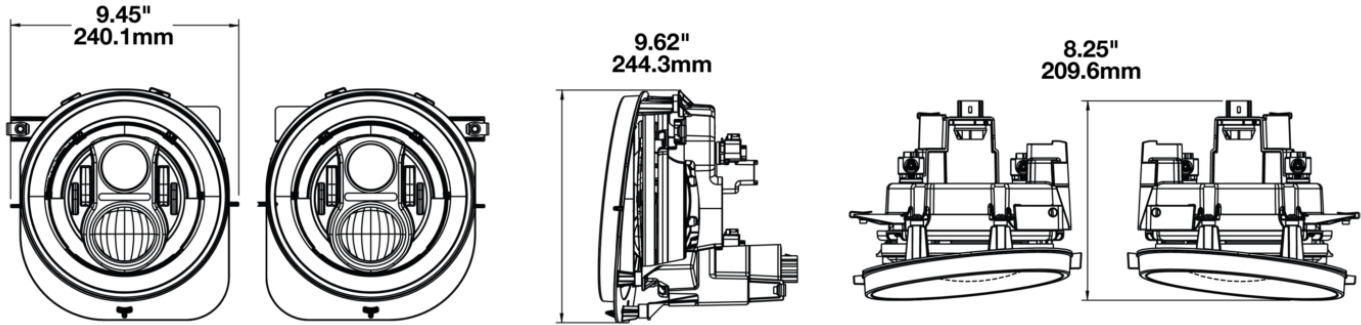

LED Headlights - Model 8700 Evolution 2R

PRODUCT INFORMATION

Description	12V DOT LED High & Low Beam Headlight with Black Inner Bezel - 2 Light Kit
Height	240.00 mm / 9.45 in
Width	238.00 mm / 9.37 in
Depth	205.00 mm / 8.07 in
Shape	Round
Outer Lens Material	Polycarbonate
Outer Lens Color	Clear
Housing Material	Aluminum
Housing Color	Grey
Bezel Color	Black
Mounting Hardware Description	(x2)
Mounting Type	Custom
Retrofits	Jeep Renegade Headlights
Minimum Operating Temperature	-40 °C / -40 °F
Maximum Operating Temperature	65 °C / 149 °F
Connector or Wiring	Delphi 33500006
Mating Connector	Delphi 17260805
Product Weight	7.60 lbs / 3.45 kgs
Shipping Weight	9.09 lbs / 4.12 kgs

PRODUCT DIMENSIONS

ELECTRICAL SPECIFICATIONS

Input Voltage	12V DC
Operating Voltage	9-16V DC
Transient Spike Protection	150V Peak @ 1 HZ-100 Pulses
Black Wire	Ground
White Wire	High Beam
Yellow Wire	Low Beam
Current Draw	4.00A @ 12V DC (High Beam) 2.70A @ 12V DC (Low Beam)

LED Headlights - Model 8700 Evolution 2R

PHOTOMETRIC SPECIFICATIONS

Raw Lumen Output	3,200 (High Beam); 1,770 (Low Beam)
Effective Lumen Output	1,260 (High Beam); 750 (Low Beam)
Candela Output	71,500 (High Beam); 35,003 (Low Beam)
Nominal LED Color Temperature	5000 K
Beam Pattern(s)	Forward Lighting - High Beam (DOT) Forward Lighting - Low Beam (DOT)