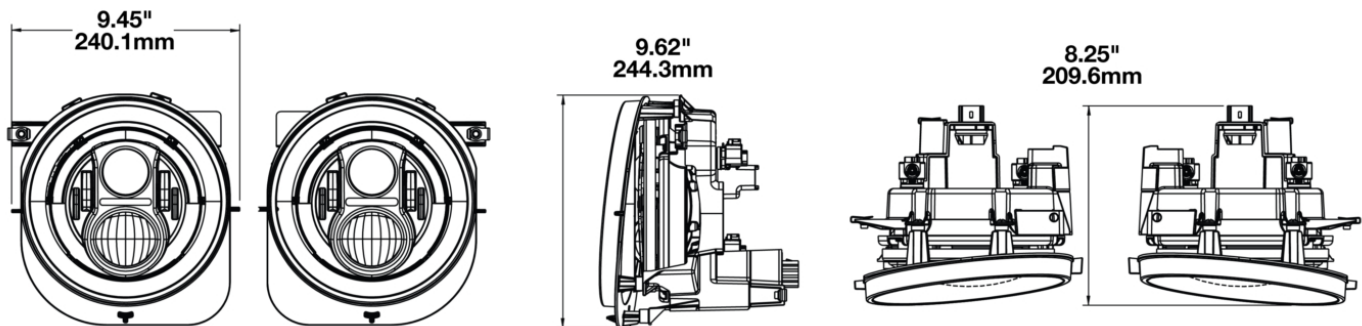

LED Headlights - Model 8700 Evolution 2R

PRODUCT INFORMATION

Description	12V DOT LED High & Low Beam Headlight with Black Inner Bezel - 2 Light Kit
Height	240.00 mm / 9.45 in
Width	238.00 mm / 9.37 in
Depth	205.00 mm / 8.07 in
Shape	Round
Outer Lens Material	Polycarbonate
Outer Lens Color	Clear
Bezel Color	Black
Mounting Hardware Description	(x2)
Retrofits	Jeep Renegade Headlights
Minimum Operating Temperature	-40 °C / -40 °F
Maximum Operating Temperature	65 °C / 149 °F
Connector or Wiring	Delphi 33500006
Mating Connector	Delphi 17260805
Product Weight	7.60 lbs / 3.45 kgs
Shipping Weight	9.09 lbs / 4.12 kgs

PRODUCT DIMENSIONS

ELECTRICAL SPECIFICATIONS

Input Voltage	12V DC
Operating Voltage	9-16V DC
Black Wire	Ground
White Wire	High Beam
Yellow Wire	Low Beam
Current Draw	4.00A @ 12V DC (High Beam) 2.70A @ 12V DC (Low Beam)

J.W. SPEAKER
Engineered. Lighting. Solutions.

LED Headlights - Model 8700 Evolution 2R

PHOTOMETRIC SPECIFICATIONS

Raw Lumen Output	3,200 (High Beam); 1,770 (Low Beam)
Effective Lumen Output	1,260 (High Beam); 750 (Low Beam)
Candela Output	71,500 (High Beam); 35,003 (Low Beam)
Nominal LED Color Temperature	5000 K
Beam Pattern(s)	Forward Lighting - High Beam (DOT) Forward Lighting - Low Beam (DOT)