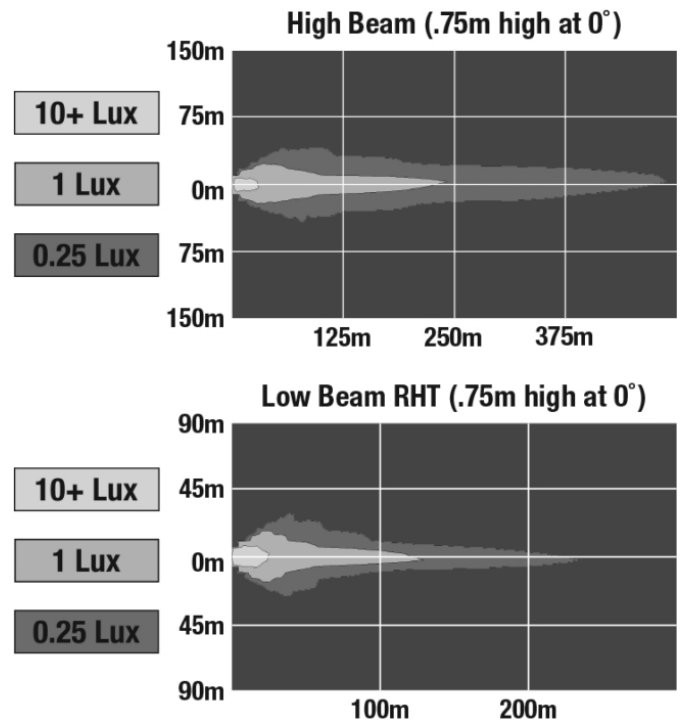

LED Headlights - Model 8700 Evolution 2R

PRODUCT INFORMATION

Description	12V DOT LED High & Low Beam Headlight with Black Inner Bezel - 2 Light Kit
Height	240.00 mm / 9.45 in
Width	238.00 mm / 9.37 in
Depth	205.00 mm / 8.07 in
Shape	Round
Outer Lens Material	Polycarbonate
Outer Lens Color	Clear
Bezel Color	Black
Mounting Hardware Description	(x2)
Retrofits	Jeep Renegade Headlights
Minimum Operating Temperature	-40 °C / -40 °F
Maximum Operating Temperature	65 °C / 149 °F
Connector or Wiring	Delphi 33500006
Mating Connector	Delphi 17260805
Product Weight	7.60 lbs / 3.45 kgs
Shipping Weight	9.09 lbs / 4.12 kgs

PRODUCT DIMENSIONS

ELECTRICAL SPECIFICATIONS

Input Voltage	12V DC
Operating Voltage	9-16V DC
Black Wire	Ground
White Wire	High Beam
Yellow Wire	Low Beam
Current Draw	4.00A @ 12V DC (High Beam) 2.70A @ 12V DC (Low Beam)

REGULATORY STANDARDS COMPLIANCE

Buy America Standards
FMVSS 108 s10.1 (Table XIX)
IEC IP67

Eco Friendly
FMVSS 108 s10.1 (Table XVIII)

Print date: 2026-06-09

© 2026 J.W. Speaker Corporation • Germantown, WI U.S.A.
www.jwspeaker.com • speaker@jwspeaker.com • 262.251.6660

J.W. SPEAKER
Engineered. Lighting. Solutions.

LED Headlights - Model 8700 Evolution 2R

PHOTOMETRIC SPECIFICATIONS

Raw Lumen Output	3,200 (High Beam); 1,770 (Low Beam)
Effective Lumen Output	1,260 (High Beam); 750 (Low Beam)
Candela Output	71,500 (High Beam); 35,003 (Low Beam)
Nominal LED Color Temperature	5000 K
Beam Pattern(s)	Forward Lighting - High Beam (DOT) Forward Lighting - Low Beam (DOT)