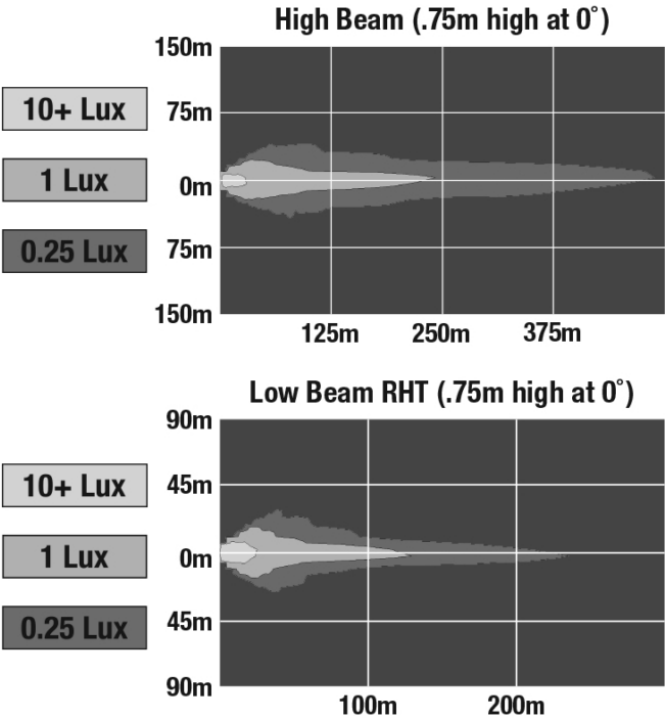

PRODUCT DIMENSIONS

ELECTRICAL SPECIFICATIONS

Input Voltage	12V DC
Operating Voltage	9-16V DC
Transient Spike Protection	150V Peak @ 1 HZ-100 Pulses
Black Wire	Ground
White Wire	High Beam
Yellow Wire	Low Beam
Current Draw	4.00A @ 12V DC (High Beam) 2.70A @ 12V DC (Low Beam)

REGULATORY STANDARDS COMPLIANCE

Buy America Standards
FMVSS 108 Table XIX
IEC IP67

Eco Friendly
FMVSS 108 Table XVIII

Print date: 2018-11-13

© 2018 J.W. Speaker Corporation • Germantown, WI U.S.A.
www.jwspeaker.com • speaker@jwspeaker.com • 262.251.6660

LED Headlights - Model 8700 Evolution 2R

PHOTOMETRIC SPECIFICATIONS

Raw Lumen Output	3,200 (High Beam); 1,770 (Low Beam)
Effective Lumen Output	1,260 (High Beam); 750 (Low Beam)
Candela Output	71,500 (High Beam); 35,003 (Low Beam)
Nominal LED Color Temperature	5000 K
Beam Pattern(s)	Forward Lighting - High Beam (DOT) Forward Lighting - Low Beam (DOT)