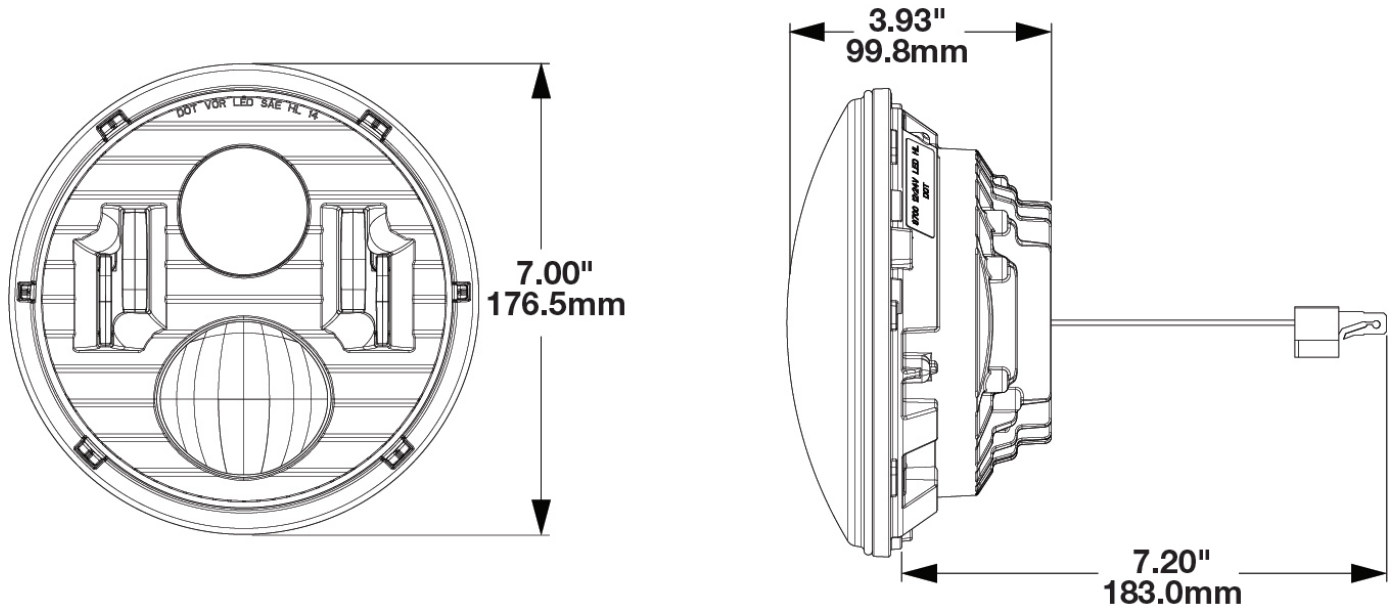

LED Headlight - Model 8700 EVO 2 Classic

PRODUCT INFORMATION

Description	12-24V DOT LED High & Low Beam Headlight with Chrome Bezel - Single Light
Height	176.53 mm / 6.95 in
Width	176.53 mm / 6.95 in
Depth	99.82 mm / 3.93 in
Shape	Round
Outer Lens Material	Polycarbonate
Outer Lens Color	Clear
Housing Material	Die-Cast Aluminum
Housing Color	Gray
Bezel Color	Chrome
Retrofits	2D1 "PAR56" or 7" round headlight
Minimum Operating Temperature	-40 °C / -40 °F
Maximum Operating Temperature	65 °C / 149 °F
Connector or Wiring	H4
Mating Connector	H4 AMP#172615-2
Product Weight	2.31 lbs / 1.05 kgs
Shipping Weight	4.00 lbs / 1.81 kgs

PRODUCT DIMENSIONS

ELECTRICAL SPECIFICATIONS

Input Voltage	12-24V DC
Operating Voltage	9-32V DC
Transient Spike Protection	150V Peak @ 1 HZ-100 Pulses
Black Wire	Ground
White Wire	High Beam
Yellow Wire	Low Beam
Current Draw	3.5A @ 12V DC (High Beam) 2.00A @ 12V DC (Low Beam) 1.80A @ 24V DC (High Beam) 1.10A @ 24V DC (Low Beam)