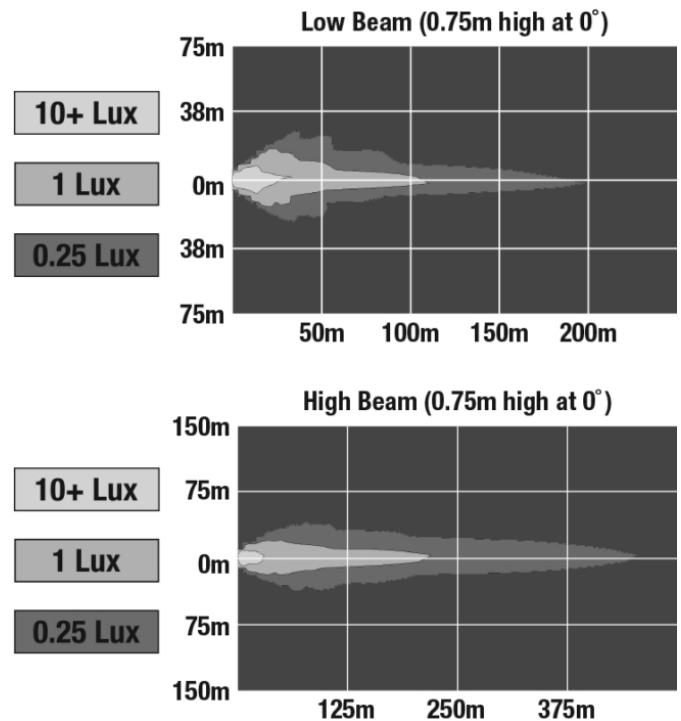

LED Headlight - Model 8700 EVO 2 Classic

PRODUCT INFORMATION

Description	12-24V DOT LED High & Low Beam Headlight with Chrome Bezel - Single Light
Height	176.53 mm / 6.95 in
Width	176.53 mm / 6.95 in
Depth	99.82 mm / 3.93 in
Shape	Round
Outer Lens Material	Polycarbonate
Outer Lens Color	Clear
Housing Material	Die-Cast Aluminum
Housing Color	Gray
Bezel Color	Chrome
Retrofits	2D1 "PAR56" or 7" round headlight
Minimum Operating Temperature	-40 °C / -40 °F
Maximum Operating Temperature	65 °C / 149 °F
Connector or Wiring	H4
Mating Connector	H4 AMP#172615-2
Product Weight	2.31 lbs / 1.05 kgs
Shipping Weight	4.00 lbs / 1.81 kgs

PRODUCT DIMENSIONS

ELECTRICAL SPECIFICATIONS

Input Voltage	12-24V DC
Operating Voltage	9-32V DC
Transient Spike Protection	150V Peak @ 1 HZ-100 Pulses
Black Wire	Ground
White Wire	High Beam
Yellow Wire	Low Beam
Current Draw	3.5A @ 12V DC (High Beam) 2.00A @ 12V DC (Low Beam) 1.80A @ 24V DC (High Beam) 1.10A @ 24V DC (Low Beam)

Raw Lumen Output	3,200 (High Beam); 1,770 (Low Beam)
Effective Lumen Output	1,260 (High Beam); 750 (Low Beam)
Candela Output	71,500 (High Beam); 35,003 (Low Beam)
Nominal LED Color Temperature	4500 K
Beam Pattern(s)	Forward Lighting - High Beam (DOT) Forward Lighting - Low Beam (DOT)