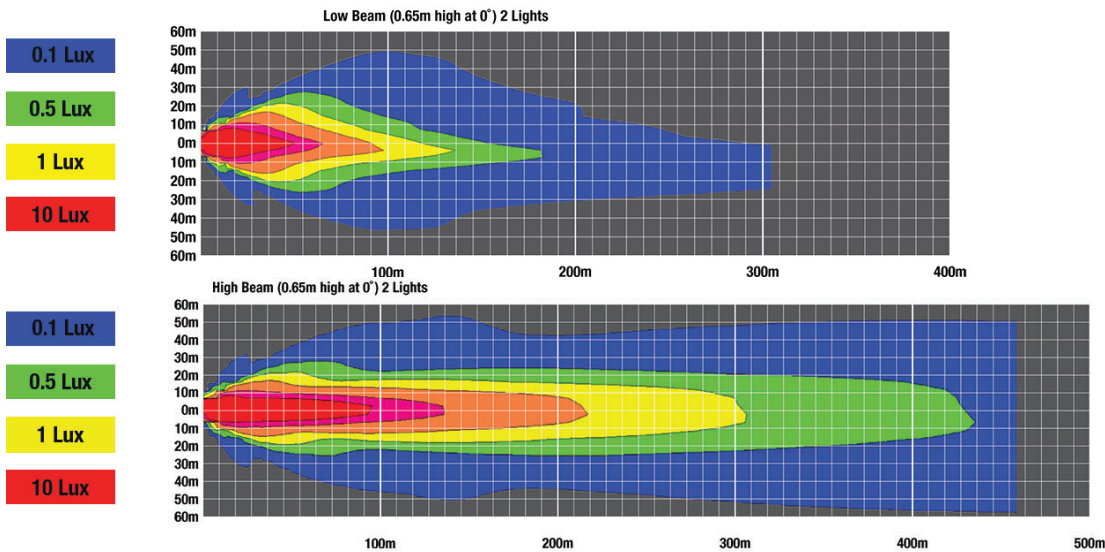

Model 8700 EVO-X Headlight

PHOTOMETRIC SPECIFICATIONS

Raw Lumen Output	3,740 (High beam), 2,330 (Low Beam)
Effective Lumen Output	1,310 (High Beam), 690 (Low beam)
Candela Output	57,700
Nominal LED Color Temperature	5700 K
Beam Pattern(s)	Forward Lighting - High Beam (DOT) Forward Lighting - Low Beam (DOT)

APPLICATIONS