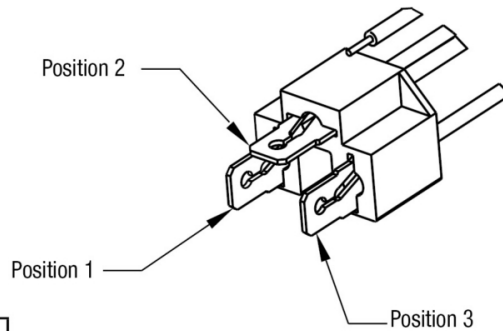

Model 8700 EVO-X Headlight

PRODUCT DIMENSIONS

PIN	WIRE
1	Red
2	Not Used
3	Black

PIN	FUNCTION
PIN 1	Ground
PIN 2	Low Beam
PIN 3	High Beam
PIN 4	-
PIN 5	-
PIN 6	-

Print date: 2026-04-17

© 2026 J.W. Speaker Corporation • Germantown, WI U.S.A.
www.jwspeaker.com • speaker@jwspeaker.com • 262.251.6660