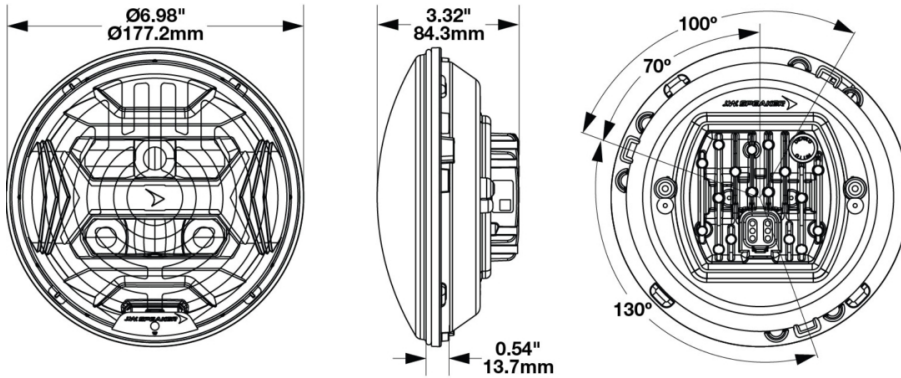

Model 8700 EVO-X Headlight

PRODUCT DIMENSIONS

PIN	WIRE
1	Red
2	Not Used
3	Black

PIN	FUNCTION
PIN 1	Ground
PIN 2	Low Beam
PIN 3	High Beam
PIN 4	-
PIN 5	-
PIN 6	-

Print date: 2026-04-17

© 2026 J.W. Speaker Corporation • Germantown, WI U.S.A.
www.jwspeaker.com • speaker@jwspeaker.com • 262.251.6660