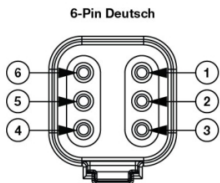

PIN	FUNCTION
PIN 1	Ground
PIN 2	Low Beam
PIN 3	High Beam
PIN 4	-
PIN 5	-
PIN 6	-

Print date: 2026-04-17

© 2026 J.W. Speaker Corporation • Germantown, WI U.S.A.
www.jwspeaker.com • speaker@jwspeaker.com • 262.251.6660