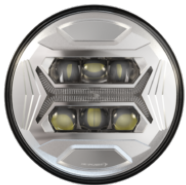

Part Number
0562281
12-24V DOT/ECE LED
High and Symmetric
Low Beam Headlight
with Front Position
with Chrome Bezel