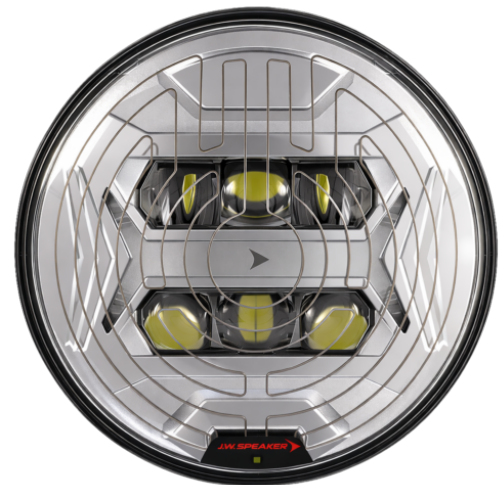

# Model 8700 EVO-X Headlight

## PRODUCT INFORMATION

---

<b>Description</b>	12-24V DOT LED RHT High and Low Beam Heated Headlight with Chrome Bezel
<b>Height</b>	177.20 mm / 6.98 in
<b>Width</b>	177.20 mm / 6.98 in
<b>Depth</b>	84.35 mm / 3.32 in
<b>Shape</b>	Round
<b>Outer Lens Material</b>	Hardcoated Polycarbonate
<b>Outer Lens Color</b>	Clear
<b>Housing Material</b>	Polycarbonate
<b>Housing Color</b>	Black
<b>Bezel Color</b>	Chrome
<b>Retrofits</b>	2D1 "PAR56" or 7" Round Headlights
<b>Minimum Operating Temperature</b>	-40 °C / -40 °F
<b>Maximum Operating Temperature</b>	65 °C / 149 °F
<b>Connector or Wiring</b>	Integrated 6-pin Deutsch to H4 (AMP #172615-2), 10" length
<b>Mating Connector</b>	H4 AMP#172615-2