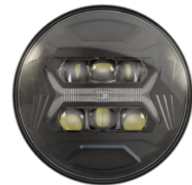

Model 8700 EVO-X Headlight

PRODUCT INFORMATION

Description	12-24V DOT LED RHT High and Low Beam Headlight with Chrome Bezel
Height	177.20 mm / 6.98 in
Width	177.20 mm / 6.98 in
Depth	84.35 mm / 3.32 in
Shape	Round
Outer Lens Material	Hardcoated Polycarbonate
Outer Lens Color	Clear
Housing Material	Polycarbonate
Housing Color	Black
Bezel Color	Chrome
Retrofits	2D1 "PAR56" or 7" Round Headlights
Minimum Operating Temperature	-40 °C / -40 °F
Maximum Operating Temperature	65 °C / 149 °F
Connector or Wiring	Integrated 6-pin Deutsch to H4 (AMP #172615-2), 10" length
Mating Connector	H4 AMP#172615-2

Part Number
3272551
High Beam and Low
Beam H4 Harness

Part Number
3272681
5-in-1 Flying Lead
Harness

Model 8700 EVO-X Headlight

RELATED PRODUCTS

Part Number
0562231
12-24V DOT/ECE LED
RHT 5-in-1 Headlight
with Black Bezel

Part Number
0562241
12-24V DOT/ECE LED
RHT 5-in-1 Headlight
with Chrome Bezel

Part Number
0562251
12-24V DOT/ECE LED
RHT 5-in-1 Heated
Headlight with Black
Bezel

Part Number
0562261
12-24V DOT/ECE LED
RHT 5-in-1 Heated
Headlight with Chrome
Bezel

Part Number
0562271
12-24V DOT/ECE LED
High and Symmetric
Low Beam Headlight
with Front Position
with Black Bezel

Part Number
0562281
12-24V DOT/ECE LED
High and Symmetric
Low Beam Headlight
with Front Position
with Chrome Bezel