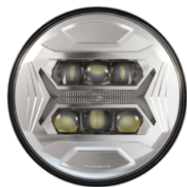

Part Number
0562301
12-24V ECE LED LHT
5-in-1 Headlight with
Chrome Bezel