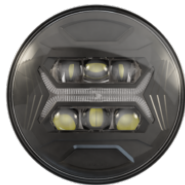

Model 8700 EVO-X Headlight

PRODUCT INFORMATION

Description	12-24V DOT LED RHT High and Low Beam Headlight with Chrome Bezel
Height	177.20 mm / 6.98 in
Width	177.20 mm / 6.98 in
Depth	84.35 mm / 3.32 in
Shape	Round
Outer Lens Material	Hardcoated Polycarbonate
Outer Lens Color	Clear
Housing Material	Polycarbonate
Housing Color	Black
Bezel Color	Chrome
Retrofits	2D1 "PAR56" or 7" Round Headlights
Minimum Operating Temperature	-40 °C / -40 °F
Maximum Operating Temperature	65 °C / 149 °F
Connector or Wiring	Integrated 6-pin Deutsch to H4 (AMP #172615-2), 10" length
Mating Connector	H4 AMP#172615-2

Part Number
3272551
High Beam and Low
Beam H4 Harness

Part Number
3272681
5-in-1 Flying Lead
Harness

Model 8700 EVO-X Headlight

RELATED PRODUCTS

Part Number
0562231
12-24V DOT/ECE LED
RHT 5-in-1 Headlight
with Black Bezel

Part Number
0562241
12-24V DOT/ECE LED
RHT 5-in-1 Headlight
with Chrome Bezel

Part Number
0562251
12-24V DOT/ECE LED
RHT 5-in-1 Heated
Headlight with Black
Bezel

Part Number
0562261
12-24V DOT/ECE LED
RHT 5-in-1 Heated
Headlight with Chrome
Bezel

Part Number
0562271
12-24V DOT/ECE LED
High and Symmetric
Low Beam Headlight
with Front Position
with Black Bezel

Part Number
0562281
12-24V DOT/ECE LED
High and Symmetric
Low Beam Headlight
with Front Position
with Chrome Bezel