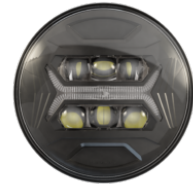

Model 8700 EVO-X Headlight

PRODUCT INFORMATION

Description	12-24V DOT LED RHT High and Low Beam Headlight with Chrome Bezel
Height	177.20 mm / 6.98 in
Width	177.20 mm / 6.98 in
Depth	84.35 mm / 3.32 in
Shape	Round
Outer Lens Material	Hardcoated Polycarbonate
Outer Lens Color	Clear
Housing Material	Polycarbonate
Housing Color	Black
Bezel Color	Chrome
Retrofits	2D1 "PAR56" or 7" Round Headlights
Minimum Operating Temperature	-40 °C / -40 °F
Maximum Operating Temperature	65 °C / 149 °F
Connector or Wiring	Integrated 6-pin Deutsch to H4 (AMP #172615-2), 10" length
Mating Connector	H4 AMP#172615-2

Part Number
3272551
High Beam and Low
Beam H4 Harness

Part Number
3272681
5-in-1 Flying Lead
Harness

Model 8700 EVO-X Headlight

RELATED PRODUCTS

Part Number
0562231
12-24V DOT/ECE LED
RHT 5-in-1 Headlight
with Black Bezel

Part Number
0562241
12-24V DOT/ECE LED
RHT 5-in-1 Headlight
with Chrome Bezel

Part Number
0562251
12-24V DOT/ECE LED
RHT 5-in-1 Heated
Headlight with Black
Bezel

Part Number
0562261
12-24V DOT/ECE LED
RHT 5-in-1 Heated
Headlight with Chrome
Bezel

Part Number
0562271
12-24V DOT/ECE LED
High and Symmetric
Low Beam Headlight
with Front Position
with Black Bezel

Part Number
0562281
12-24V DOT/ECE LED
High and Symmetric
Low Beam Headlight
with Front Position
with Chrome Bezel