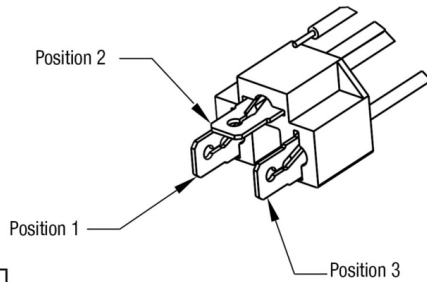

Model 8700 EVO-X Headlight

PRODUCT DIMENSIONS

PIN	WIRE
1	Red
2	Not Used
3	Black

PIN	FUNCTION
PIN 1	Ground
PIN 2	Low Beam
PIN 3	High Beam
PIN 4	-
PIN 5	-
PIN 6	-

Print date: 2026-04-17

© 2026 J.W. Speaker Corporation • Germantown, WI U.S.A.
www.jwspeaker.com • speaker@jwspeaker.com • 262.251.6660