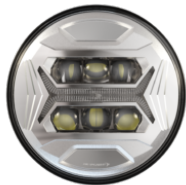

Model 8700 EVO-X Headlight

PRODUCT INFORMATION

Description	12-24V DOT LED RHT High and Low Beam Headlight with Chrome Bezel
Height	177.20 mm / 6.98 in
Width	177.20 mm / 6.98 in
Depth	84.35 mm / 3.32 in
Shape	Round
Outer Lens Material	Hardcoated Polycarbonate
Outer Lens Color	Clear
Housing Material	Polycarbonate
Housing Color	Black
Bezel Color	Chrome
Retrofits	2D1 "PAR56" or 7" Round Headlights
Minimum Operating Temperature	-40 °C / -40 °F
Maximum Operating Temperature	65 °C / 149 °F
Connector or Wiring	Integrated 6-pin Deutsch to H4 (AMP #172615-2), 10" length
Mating Connector	H4 AMP#172615-2

Part Number
3272551
High Beam and Low
Beam H4 Harness

Part Number
3272681
5-in-1 Flying Lead
Harness

Model 8700 EVO-X Headlight

RELATED PRODUCTS

Part Number
0562231
12-24V DOT/ECE LED
RHT 5-in-1 Headlight
with Black Bezel