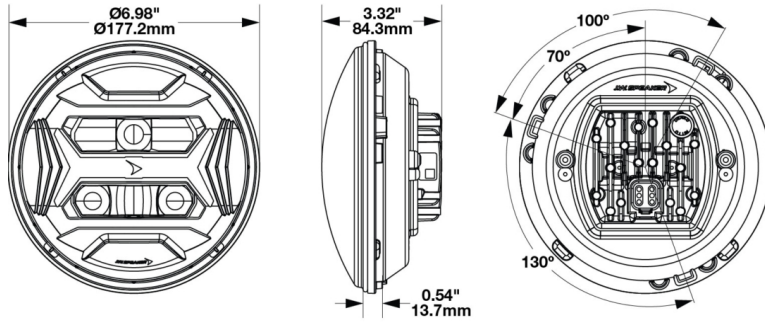

Model 8700 EVO-X Headlight

PRODUCT DIMENSIONS

PIN	WIRE
1	Red
2	Not Used
3	Black

PIN	FUNCTION
PIN 1	Ground
PIN 2	Low Beam
PIN 3	High Beam
PIN 4	-
PIN 5	-
PIN 6	-

Print date: 2026-04-17

© 2026 J.W. Speaker Corporation • Germantown, WI U.S.A.
www.jwspeaker.com • speaker@jwspeaker.com • 262.251.6660