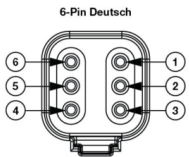

Model 8700 EVO-X Headlight

PRODUCT INFORMATION

Description	12-24V DOT LED RHT High and Low Beam Headlight with Chrome Bezel
Height	177.20 mm / 6.98 in
Width	177.20 mm / 6.98 in
Depth	84.35 mm / 3.32 in
Shape	Round
Outer Lens Material	Hardcoated Polycarbonate
Outer Lens Color	Clear
Housing Material	Polycarbonate
Housing Color	Black
Bezel Color	Chrome
Retrofits	2D1 "PAR56" or 7" Round Headlights
Minimum Operating Temperature	-40 °C / -40 °F
Maximum Operating Temperature	65 °C / 149 °F
Connector or Wiring	Integrated 6-pin Deutsch to H4 (AMP #172615-2), 10" length
Mating Connector	H4 AMP#172615-2

PIN	FUNCTION
PIN 1	Ground
PIN 2	Low Beam
PIN 3	High Beam
PIN 4	-
PIN 5	-
PIN 6	-

Print date: 2026-05-26

© 2026 J.W. Speaker Corporation • Germantown, WI U.S.A.
 www.jwspeaker.com • speaker@jwspeaker.com • 262.251.6660