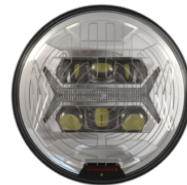

Model 8700 EVO-X Headlight

PRODUCT INFORMATION

Description	12-24V DOT LED RHT High and Low Beam Headlight with Chrome Bezel
Height	177.20 mm / 6.98 in
Width	177.20 mm / 6.98 in
Depth	84.35 mm / 3.32 in
Shape	Round
Outer Lens Material	Hardcoated Polycarbonate
Outer Lens Color	Clear
Housing Material	Polycarbonate
Housing Color	Black
Bezel Color	Chrome
Retrofits	2D1 "PAR56" or 7" Round Headlights
Minimum Operating Temperature	-40 °C / -40 °F
Maximum Operating Temperature	65 °C / 149 °F
Connector or Wiring	Integrated 6-pin Deutsch to H4 (AMP #172615-2), 10" length
Mating Connector	H4 AMP#172615-2

Part Number
3272551
High Beam and Low
Beam H4 Harness

Part Number
3272681
5-in-1 Flying Lead
Harness

Model 8700 EVO-X Headlight

RELATED PRODUCTS

Part Number
0562231
12-24V DOT/ECE LED
RHT 5-in-1 Headlight
with Black Bezel

Part Number
0562241
12-24V DOT/ECE LED
RHT 5-in-1 Headlight
with Chrome Bezel

Part Number
0562251
12-24V DOT/ECE LED
RHT 5-in-1 Heated
Headlight with Black
Bezel

Part Number
0562261
12-24V DOT/ECE LED
RHT 5-in-1 Heated
Headlight with Chrome
Bezel

Part Number
0562271
12-24V DOT/ECE LED
High and Symmetric
Low Beam Headlight
with Front Position
with Black Bezel

Part Number
0562281
12-24V DOT/ECE LED
High and Symmetric
Low Beam Headlight
with Front Position
with Chrome Bezel