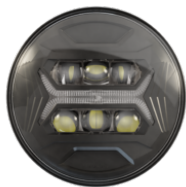

Model 8700 EVO-X Headlight

PRODUCT INFORMATION

Description	12-24V DOT LED RHT High and Low Beam Headlight with Chrome Bezel
Height	177.20 mm / 6.98 in
Width	177.20 mm / 6.98 in
Depth	84.35 mm / 3.32 in
Shape	Round
Outer Lens Material	Hardcoated Polycarbonate
Outer Lens Color	Clear
Housing Material	Polycarbonate
Housing Color	Black
Bezel Color	Chrome
Retrofits	2D1 "PAR56" or 7" Round Headlights
Minimum Operating Temperature	-40 °C / -40 °F
Maximum Operating Temperature	65 °C / 149 °F
Connector or Wiring	Integrated 6-pin Deutsch to H4 (AMP #172615-2), 10" length
Mating Connector	H4 AMP#172615-2

Part Number
3272551
High Beam and Low
Beam H4 Harness

Part Number
3272681
5-in-1 Flying Lead
Harness

Model 8700 EVO-X Headlight

RELATED PRODUCTS

Part Number
0562231
12-24V DOT/ECE LED
RHT 5-in-1 Headlight
with Black Bezel

Part Number
0562241
12-24V DOT/ECE LED
RHT 5-in-1 Headlight
with Chrome Bezel

Part Number
0562251
12-24V DOT/ECE LED
RHT 5-in-1 Heated
Headlight with Black
Bezel

Part Number
0562261
12-24V DOT/ECE LED
RHT 5-in-1 Heated
Headlight with Chrome
Bezel

Part Number
0562271
12-24V DOT/ECE LED
High and Symmetric
Low Beam Headlight
with Front Position
with Black Bezel

Part Number
0562281
12-24V DOT/ECE LED
High and Symmetric
Low Beam Headlight
with Front Position
with Chrome Bezel