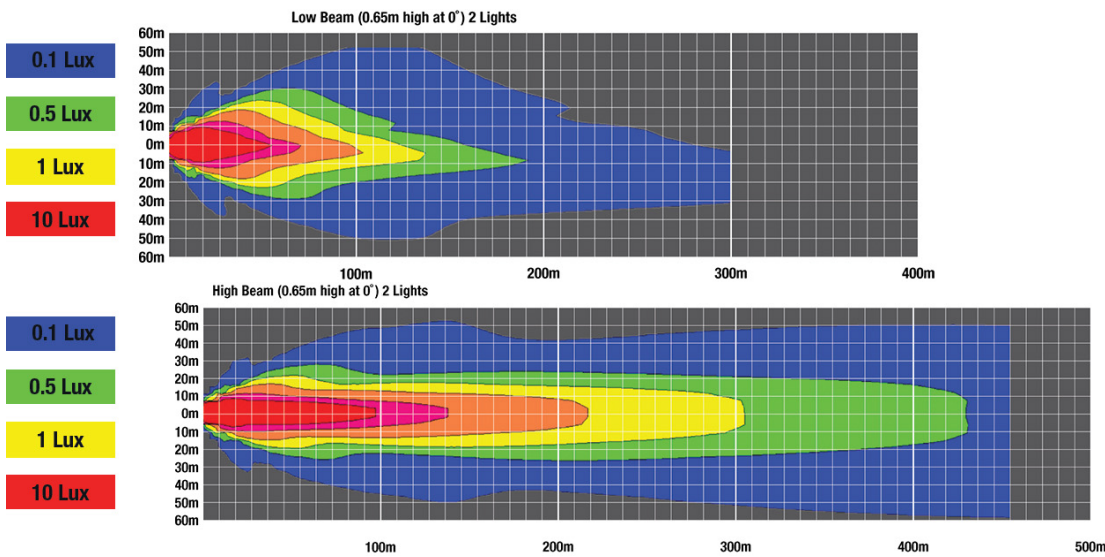

J.W. SPEAKER 
Engineered. Lighting. Solutions.

Model 8700 EVO-X Headlight

PHOTOMETRIC SPECIFICATIONS

Raw Lumen Output	3,740 (High beam), 2,330 (Low Beam)
Effective Lumen Output	1,450 (High Beam), 755 (Low beam)
Candela Output	63,000
Nominal LED Color Temperature	5700 K
Beam Pattern(s)	Forward Lighting - High Beam (DOT) Forward Lighting - Low Beam (DOT)