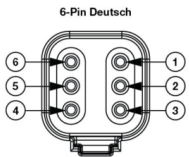

Model 8700 EVO-X Headlight

PRODUCT INFORMATION

Description	12-24V DOT LED RHT High and Low Beam Headlight with Chrome Bezel
Height	177.20 mm / 6.98 in
Width	177.20 mm / 6.98 in
Depth	84.35 mm / 3.32 in
Shape	Round
Outer Lens Material	Hardcoated Polycarbonate
Outer Lens Color	Clear
Housing Material	Polycarbonate
Housing Color	Black
Bezel Color	Chrome
Retrofits	2D1 "PAR56" or 7" Round Headlights
Minimum Operating Temperature	-40 °C / -40 °F
Maximum Operating Temperature	65 °C / 149 °F
Connector or Wiring	Integrated 6-pin Deutsch to H4 (AMP #172615-2), 10" length
Mating Connector	H4 AMP#172615-2

PRODUCT DIMENSIONS

PIN	WIRE
1	Red
2	Not Used
3	Black

PIN	FUNCTION
PIN 1	Ground
PIN 2	Low Beam
PIN 3	High Beam
PIN 4	-
PIN 5	-
PIN 6	-

Print date: 2026-06-18

© 2026 J.W. Speaker Corporation • Germantown, WI U.S.A.
 www.jwspeaker.com • speaker@jwspeaker.com • 262.251.6660