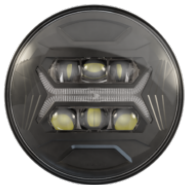

Part Number
3272551
High Beam and Low
Beam H4 Harness

Part Number
3272681
5-in-1 Flying Lead
Harness

Model 8700 EVO-X Headlight

RELATED PRODUCTS

Part Number
0562231
12-24V DOT/ECE LED
RHT 5-in-1 Headlight
with Black Bezel