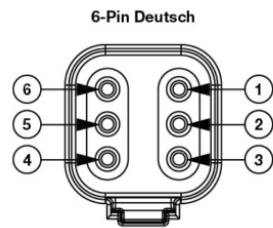

Model 8700 EVO-X Headlight

PRODUCT INFORMATION

Description	12-24V DOT LED RHT High and Low Beam Headlight with Black Bezel
Height	177.20 mm / 6.98 in
Width	177.20 mm / 6.98 in
Depth	84.35 mm / 3.32 in
Shape	Round
Outer Lens Material	Hardcoated Polycarbonate
Outer Lens Color	Clear
Housing Material	Polycarbonate
Housing Color	Black
Bezel Color	Black
Retrofits	2D1 "PAR56" or 7" Round Headlights
Minimum Operating Temperature	-40 °C / -40 °F
Maximum Operating Temperature	65 °C / 149 °F
Connector or Wiring	Integrated 6-pin Deutsch to H4 (AMP #172615-2), 10" length
Mating Connector	H4 AMP#172615-2

PRODUCT DIMENSIONS

PIN	FUNCTION
PIN 1	Ground
PIN 2	Low Beam
PIN 3	High Beam
PIN 4	-
PIN 5	-
PIN 6	-

Print date: 2026-05-26

© 2026 J.W. Speaker Corporation • Germantown, WI U.S.A.
www.jwspeaker.com • speaker@jwspeaker.com • 262.251.6660