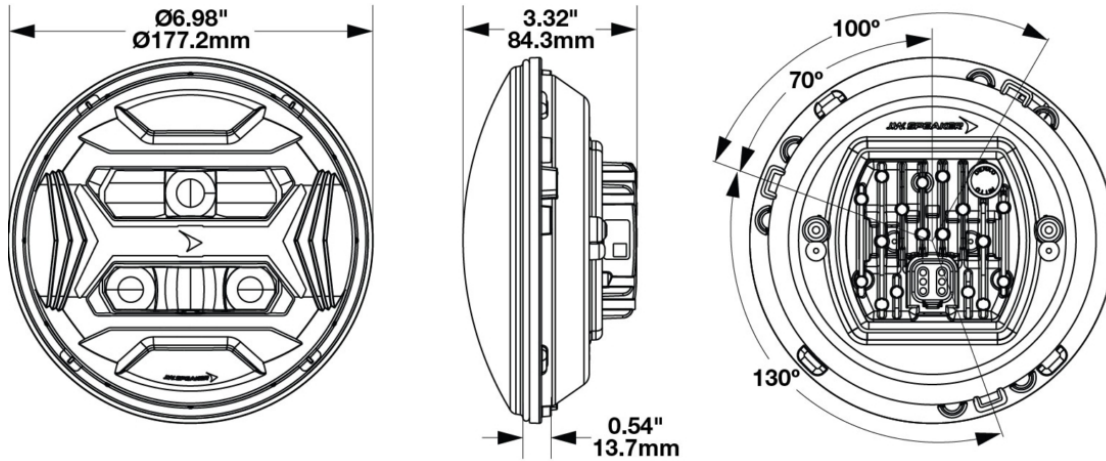

Model 8700 EVO-X Headlight

PRODUCT INFORMATION

Description	12-24V DOT LED RHT High and Low Beam Headlight with Black Bezel
Height	177.20 mm / 6.98 in
Width	177.20 mm / 6.98 in
Depth	84.35 mm / 3.32 in
Shape	Round
Outer Lens Material	Hardcoated Polycarbonate
Outer Lens Color	Clear
Housing Material	Polycarbonate
Housing Color	Black
Bezel Color	Black
Retrofits	2D1 "PAR56" or 7" Round Headlights
Minimum Operating Temperature	-40 °C / -40 °F
Maximum Operating Temperature	65 °C / 149 °F
Connector or Wiring	Integrated 6-pin Deutsch to H4 (AMP #172615-2), 10" length
Mating Connector	H4 AMP#172615-2

PRODUCT DIMENSIONS

PIN	FUNCTION
PIN 1	Ground
PIN 2	Low Beam
PIN 3	High Beam
PIN 4	-
PIN 5	-
PIN 6	-

Print date: 2026-04-29

© 2026 J.W. Speaker Corporation • Germantown, WI U.S.A.
 www.jwspeaker.com • speaker@jwspeaker.com • 262.251.6660