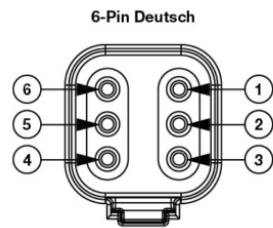

Model 8700 EVO-X Headlight

PRODUCT INFORMATION

Description	12-24V DOT LED RHT High and Low Beam Headlight with Black Bezel
Height	177.20 mm / 6.98 in
Width	177.20 mm / 6.98 in
Depth	84.35 mm / 3.32 in
Shape	Round
Outer Lens Material	Hardcoated Polycarbonate
Outer Lens Color	Clear
Housing Material	Polycarbonate
Housing Color	Black
Bezel Color	Black
Retrofits	2D1 "PAR56" or 7" Round Headlights
Minimum Operating Temperature	-40 °C / -40 °F
Maximum Operating Temperature	65 °C / 149 °F
Connector or Wiring	Integrated 6-pin Deutsch to H4 (AMP #172615-2), 10" length
Mating Connector	H4 AMP#172615-2

PRODUCT DIMENSIONS

PIN	FUNCTION
PIN 1	Ground
PIN 2	Low Beam
PIN 3	High Beam
PIN 4	-
PIN 5	-
PIN 6	-

Print date: 2026-04-17

© 2026 J.W. Speaker Corporation • Germantown, WI U.S.A.
 www.jwspeaker.com • speaker@jwspeaker.com • 262.251.6660