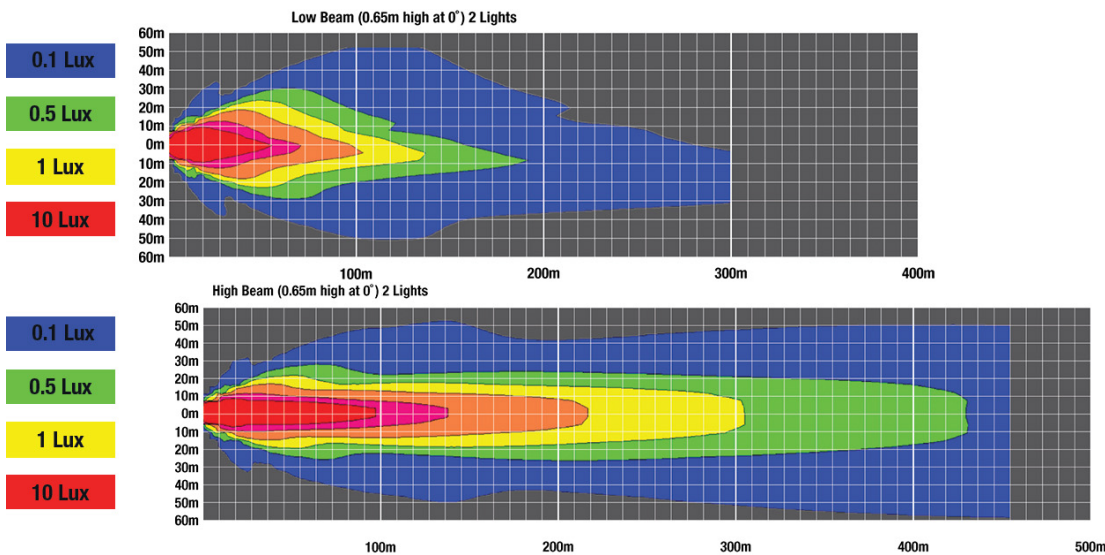

J.W. SPEAKER 
Engineered. Lighting. Solutions.

Model 8700 EVO-X Headlight

PHOTOMETRIC SPECIFICATIONS

Raw Lumen Output	3,740 (High beam), 2,330 (Low Beam)
Effective Lumen Output	1,450 (High Beam), 755 (Low beam)
Candela Output	63,000
Nominal LED Color Temperature	5700 K
Beam Pattern(s)	Forward Lighting - High Beam (DOT) Forward Lighting - Low Beam (DOT)