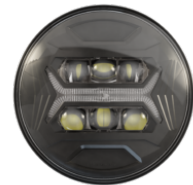

Part Number
3272551
High Beam and Low
Beam H4 Harness

Part Number
3272681
5-in-1 Flying Lead
Harness

Model 8700 EVO-X Headlight

RELATED PRODUCTS

Part Number
0562231
12-24V DOT/ECE LED
RHT 5-in-1 Headlight
with Black Bezel

Part Number
0562241
12-24V DOT/ECE LED
RHT 5-in-1 Headlight
with Chrome Bezel

Part Number
0562251
12-24V DOT/ECE LED
RHT 5-in-1 Heated
Headlight with Black
Bezel

Part Number
0562261
12-24V DOT/ECE LED
RHT 5-in-1 Heated
Headlight with Chrome
Bezel

Part Number
0562271
12-24V DOT/ECE LED
High and Symmetric
Low Beam Headlight
with Front Position
with Black Bezel

Part Number
0562281
12-24V DOT/ECE LED
High and Symmetric
Low Beam Headlight
with Front Position
with Chrome Bezel