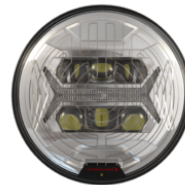

Part Number
3272551
High Beam and Low
Beam H4 Harness

Part Number
3272681
5-in-1 Flying Lead
Harness

Model 8700 EVO-X Headlight

RELATED PRODUCTS

Part Number
0562231
12-24V DOT/ECE LED
RHT 5-in-1 Headlight
with Black Bezel

Part Number
0562241
12-24V DOT/ECE LED
RHT 5-in-1 Headlight
with Chrome Bezel

Part Number
0562251
12-24V DOT/ECE LED
RHT 5-in-1 Heated
Headlight with Black
Bezel

Part Number
0562261
12-24V DOT/ECE LED
RHT 5-in-1 Heated
Headlight with Chrome
Bezel

Part Number
0562271
12-24V DOT/ECE LED
High and Symmetric
Low Beam Headlight
with Front Position
with Black Bezel

Part Number
0562281
12-24V DOT/ECE LED
High and Symmetric
Low Beam Headlight
with Front Position
with Chrome Bezel