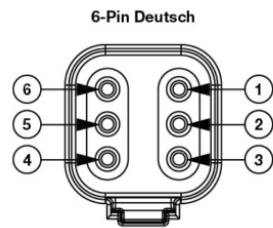

Model 8700 EVO-X Headlight

PRODUCT INFORMATION

Description	12-24V DOT LED RHT High and Low Beam Headlight with Black Bezel
Height	177.20 mm / 6.98 in
Width	177.20 mm / 6.98 in
Depth	84.35 mm / 3.32 in
Shape	Round
Outer Lens Material	Hardcoated Polycarbonate
Outer Lens Color	Clear
Housing Material	Polycarbonate
Housing Color	Black
Bezel Color	Black
Retrofits	2D1 "PAR56" or 7" Round Headlights
Minimum Operating Temperature	-40 °C / -40 °F
Maximum Operating Temperature	65 °C / 149 °F
Connector or Wiring	Integrated 6-pin Deutsch to H4 (AMP #172615-2), 10" length
Mating Connector	H4 AMP#172615-2

PRODUCT DIMENSIONS

PIN	FUNCTION
PIN 1	Ground
PIN 2	Low Beam
PIN 3	High Beam
PIN 4	-
PIN 5	-
PIN 6	-

Print date: 2026-07-10

© 2026 J.W. Speaker Corporation • Germantown, WI U.S.A.
www.jwspeaker.com • speaker@jwspeaker.com • 262.251.6660