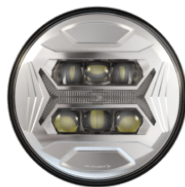

Part Number
0562301
12-24V ECE LED LHT
5-in-1 Headlight with
Chrome Bezel