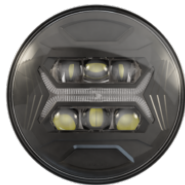

Part Number
3272551
High Beam and Low
Beam H4 Harness

Part Number
3272681
5-in-1 Flying Lead
Harness

Model 8700 EVO-X Headlight

RELATED PRODUCTS

Part Number
0562231
12-24V DOT/ECE LED
RHT 5-in-1 Headlight
with Black Bezel

Part Number
0562241
12-24V DOT/ECE LED
RHT 5-in-1 Headlight
with Chrome Bezel

Part Number
0562251
12-24V DOT/ECE LED
RHT 5-in-1 Heated
Headlight with Black
Bezel

Part Number
0562261
12-24V DOT/ECE LED
RHT 5-in-1 Heated
Headlight with Chrome
Bezel

Part Number
0562271
12-24V DOT/ECE LED
High and Symmetric
Low Beam Headlight
with Front Position
with Black Bezel

Part Number
0562281
12-24V DOT/ECE LED
High and Symmetric
Low Beam Headlight
with Front Position
with Chrome Bezel