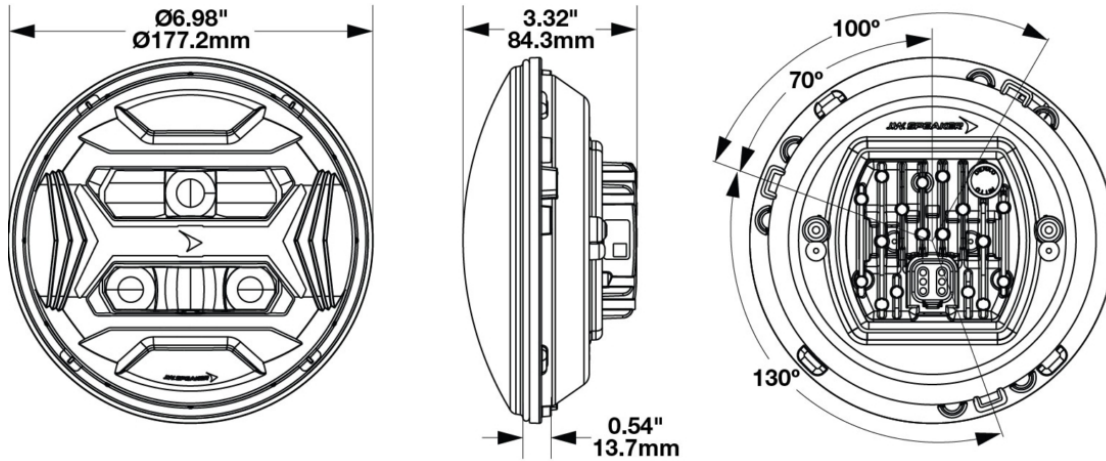

Model 8700 EVO-X Headlight

PRODUCT INFORMATION

Description	12-24V DOT LED RHT High and Low Beam Headlight with Black Bezel
Height	177.20 mm / 6.98 in
Width	177.20 mm / 6.98 in
Depth	84.35 mm / 3.32 in
Shape	Round
Outer Lens Material	Hardcoated Polycarbonate
Outer Lens Color	Clear
Housing Material	Polycarbonate
Housing Color	Black
Bezel Color	Black
Retrofits	2D1 "PAR56" or 7" Round Headlights
Minimum Operating Temperature	-40 °C / -40 °F
Maximum Operating Temperature	65 °C / 149 °F
Connector or Wiring	Integrated 6-pin Deutsch to H4 (AMP #172615-2), 10" length
Mating Connector	H4 AMP#172615-2

PRODUCT DIMENSIONS

PIN	FUNCTION
PIN 1	Ground
PIN 2	Low Beam
PIN 3	High Beam
PIN 4	-
PIN 5	-
PIN 6	-

Print date: 2026-06-18

© 2026 J.W. Speaker Corporation • Germantown, WI U.S.A.
www.jwspeaker.com • speaker@jwspeaker.com • 262.251.6660