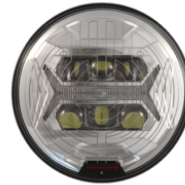

Part Number
0562261
12-24V DOT/ECE LED
RHT 5-in-1 Heated
Headlight with Chrome
Bezel