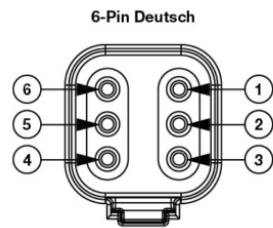

Model 8700 EVO-X Headlight

PRODUCT INFORMATION

Description	12-24V DOT LED RHT High and Low Beam Headlight with Black Bezel
Height	177.20 mm / 6.98 in
Width	177.20 mm / 6.98 in
Depth	84.35 mm / 3.32 in
Shape	Round
Outer Lens Material	Hardcoated Polycarbonate
Outer Lens Color	Clear
Housing Material	Polycarbonate
Housing Color	Black
Bezel Color	Black
Retrofits	2D1 "PAR56" or 7" Round Headlights
Minimum Operating Temperature	-40 °C / -40 °F
Maximum Operating Temperature	65 °C / 149 °F
Connector or Wiring	Integrated 6-pin Deutsch to H4 (AMP #172615-2), 10" length
Mating Connector	H4 AMP#172615-2

PRODUCT DIMENSIONS

PIN	FUNCTION
PIN 1	Ground
PIN 2	Low Beam
PIN 3	High Beam
PIN 4	-
PIN 5	-
PIN 6	-

Print date: 2026-06-18

© 2026 J.W. Speaker Corporation • Germantown, WI U.S.A.
www.jwspeaker.com • speaker@jwspeaker.com • 262.251.6660