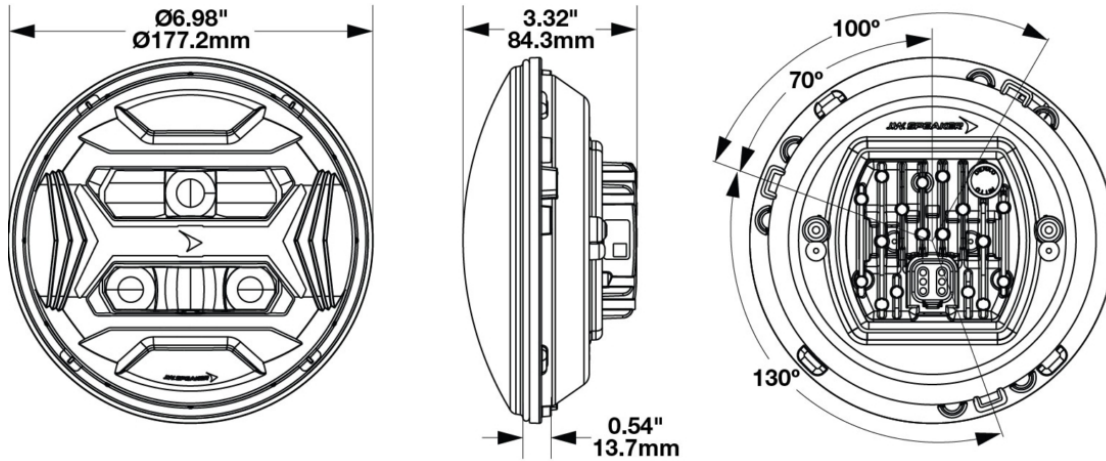

Model 8700 EVO-X Headlight

PRODUCT INFORMATION

Description	12-24V DOT LED RHT High and Low Beam Headlight with Black Bezel
Height	177.20 mm / 6.98 in
Width	177.20 mm / 6.98 in
Depth	84.35 mm / 3.32 in
Shape	Round
Outer Lens Material	Hardcoated Polycarbonate
Outer Lens Color	Clear
Housing Material	Polycarbonate
Housing Color	Black
Bezel Color	Black
Retrofits	2D1 "PAR56" or 7" Round Headlights
Minimum Operating Temperature	-40 °C / -40 °F
Maximum Operating Temperature	65 °C / 149 °F
Connector or Wiring	Integrated 6-pin Deutsch to H4 (AMP #172615-2), 10" length
Mating Connector	H4 AMP#172615-2

PRODUCT DIMENSIONS

PIN	FUNCTION
PIN 1	Ground
PIN 2	Low Beam
PIN 3	High Beam
PIN 4	-
PIN 5	-
PIN 6	-

Print date: 2026-05-26

© 2026 J.W. Speaker Corporation • Germantown, WI U.S.A.
www.jwspeaker.com • speaker@jwspeaker.com • 262.251.6660