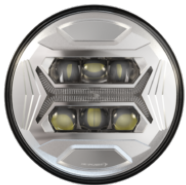

Part Number
3272551
High Beam and Low
Beam H4 Harness

Part Number
3272681
5-in-1 Flying Lead
Harness

Model 8700 EVO-X Headlight

RELATED PRODUCTS

Part Number
0562231
12-24V DOT/ECE LED
RHT 5-in-1 Headlight
with Black Bezel

Part Number
0562241
12-24V DOT/ECE LED
RHT 5-in-1 Headlight
with Chrome Bezel

Part Number
0562251
12-24V DOT/ECE LED
RHT 5-in-1 Heated
Headlight with Black
Bezel

Part Number
0562261
12-24V DOT/ECE LED
RHT 5-in-1 Heated
Headlight with Chrome
Bezel

Part Number
0562271
12-24V DOT/ECE LED
High and Symmetric
Low Beam Headlight
with Front Position
with Black Bezel

Part Number
0562281
12-24V DOT/ECE LED
High and Symmetric
Low Beam Headlight
with Front Position
with Chrome Bezel