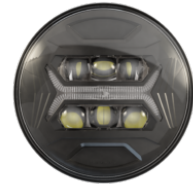

Part Number
3272551
High Beam and Low
Beam H4 Harness

Part Number
3272681
5-in-1 Flying Lead
Harness

Model 8700 EVO-X Headlight

RELATED PRODUCTS

Part Number
0562231
12-24V DOT/ECE LED
RHT 5-in-1 Headlight
with Black Bezel

Part Number
0562241
12-24V DOT/ECE LED
RHT 5-in-1 Headlight
with Chrome Bezel

Part Number
0562251
12-24V DOT/ECE LED
RHT 5-in-1 Heated
Headlight with Black
Bezel

Part Number
0562261
12-24V DOT/ECE LED
RHT 5-in-1 Heated
Headlight with Chrome
Bezel

Part Number
0562271
12-24V DOT/ECE LED
High and Symmetric
Low Beam Headlight
with Front Position
with Black Bezel

Part Number
0562281
12-24V DOT/ECE LED
High and Symmetric
Low Beam Headlight
with Front Position
with Chrome Bezel