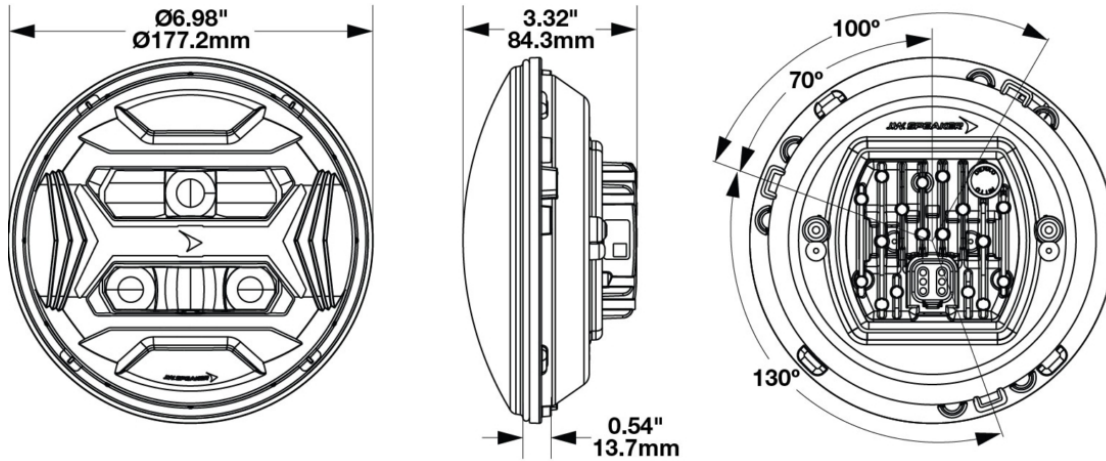

Model 8700 EVO-X Headlight

PRODUCT INFORMATION

Description	12-24V DOT LED RHT High and Low Beam Headlight with Black Bezel
Height	177.20 mm / 6.98 in
Width	177.20 mm / 6.98 in
Depth	84.35 mm / 3.32 in
Shape	Round
Outer Lens Material	Hardcoated Polycarbonate
Outer Lens Color	Clear
Housing Material	Polycarbonate
Housing Color	Black
Bezel Color	Black
Retrofits	2D1 "PAR56" or 7" Round Headlights
Minimum Operating Temperature	-40 °C / -40 °F
Maximum Operating Temperature	65 °C / 149 °F
Connector or Wiring	Integrated 6-pin Deutsch to H4 (AMP #172615-2), 10" length
Mating Connector	H4 AMP#172615-2

PRODUCT DIMENSIONS

PIN	FUNCTION
PIN 1	Ground
PIN 2	Low Beam
PIN 3	High Beam
PIN 4	-
PIN 5	-
PIN 6	-

Print date: 2026-07-10

© 2026 J.W. Speaker Corporation • Germantown, WI U.S.A.
www.jwspeaker.com • speaker@jwspeaker.com • 262.251.6660