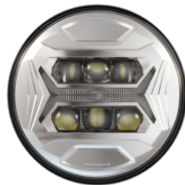

Part Number
0562301
12-24V ECE LED LHT
5-in-1 Headlight with
Chrome Bezel