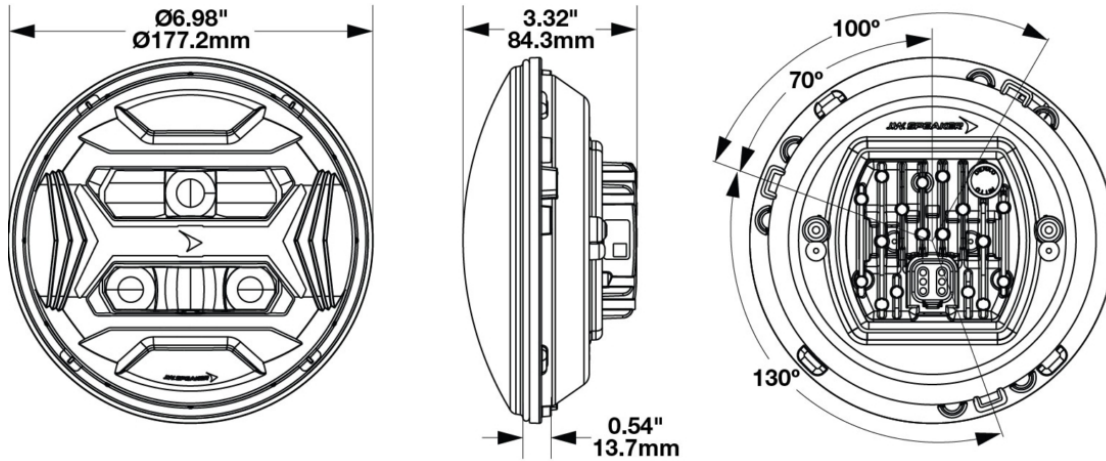

Model 8700 EVO-X Headlight

PRODUCT INFORMATION

Description	12-24V DOT LED RHT High and Low Beam Headlight with Black Bezel
Height	177.20 mm / 6.98 in
Width	177.20 mm / 6.98 in
Depth	84.35 mm / 3.32 in
Shape	Round
Outer Lens Material	Hardcoated Polycarbonate
Outer Lens Color	Clear
Housing Material	Polycarbonate
Housing Color	Black
Bezel Color	Black
Retrofits	2D1 "PAR56" or 7" Round Headlights
Minimum Operating Temperature	-40 °C / -40 °F
Maximum Operating Temperature	65 °C / 149 °F
Connector or Wiring	Integrated 6-pin Deutsch to H4 (AMP #172615-2), 10" length
Mating Connector	H4 AMP#172615-2

PRODUCT DIMENSIONS

PIN	FUNCTION
PIN 1	Ground
PIN 2	Low Beam
PIN 3	High Beam
PIN 4	-
PIN 5	-
PIN 6	-

Print date: 2026-04-17

© 2026 J.W. Speaker Corporation • Germantown, WI U.S.A.
 www.jwspeaker.com • speaker@jwspeaker.com • 262.251.6660