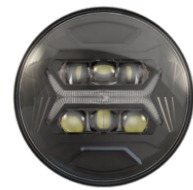

Part Number
0562241
12-24V DOT/ECE LED
RHT 5-in-1 Headlight
with Chrome Bezel

Part Number
0562251
12-24V DOT/ECE LED
RHT 5-in-1 Heated
Headlight with Black
Bezel

Part Number
0562261
12-24V DOT/ECE LED
RHT 5-in-1 Heated
Headlight with Chrome
Bezel

Part Number
0562271
12-24V DOT/ECE LED
High and Symmetric
Low Beam Headlight
with Front Position
with Black Bezel

Part Number
0562281
12-24V DOT/ECE LED
High and Symmetric
Low Beam Headlight
with Front Position
with Chrome Bezel