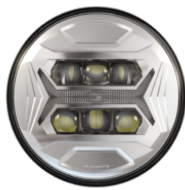

Part Number
0562241
12-24V DOT/ECE LED
RHT 5-in-1 Headlight
with Chrome Bezel