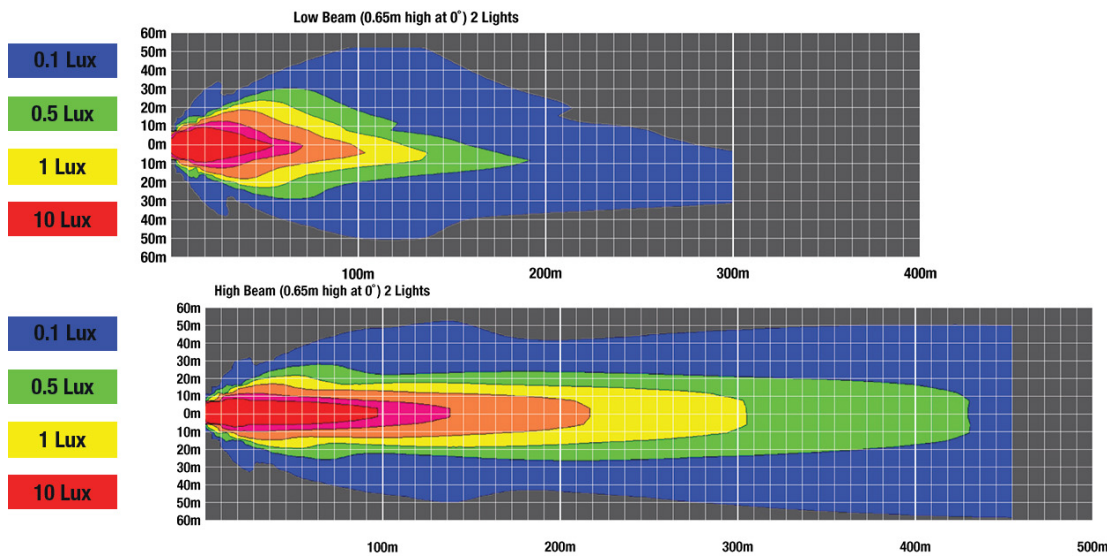

J.W. SPEAKER 
Engineered. Lighting. Solutions.

Model 8700 EVO-X Headlight

PHOTOMETRIC SPECIFICATIONS

Raw Lumen Output	3,740 (High beam), 2,330 (Low Beam)
Effective Lumen Output	1,450 (High Beam), 755 (Low beam)
Candela Output	63,000
Nominal LED Color Temperature	5700 K
Beam Pattern(s)	Forward Lighting - High Beam (DOT) Forward Lighting - Low Beam (DOT)