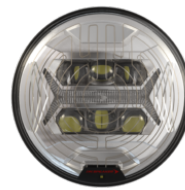

J.W. SPEAKER 
Engineered. Lighting. Solutions.

Model 8700 EVO-X Headlight

PHOTOMETRIC SPECIFICATIONS

Raw Lumen Output	3,740 (High beam), 2,330 (Low Beam)
Effective Lumen Output	1,450 (High Beam), 755 (Low beam)
Candela Output	63,000
Nominal LED Color Temperature	5700 K
Beam Pattern(s)	Forward Lighting - High Beam (DOT) Forward Lighting - Low Beam (DOT)

Part Number
0562241
12-24V DOT/ECE LED
RHT 5-in-1 Headlight
with Chrome Bezel

Part Number
0562251
12-24V DOT/ECE LED
RHT 5-in-1 Heated
Headlight with Black
Bezel

Part Number
0562261
12-24V DOT/ECE LED
RHT 5-in-1 Heated
Headlight with Chrome
Bezel

Part Number
0562271
12-24V DOT/ECE LED
High and Symmetric
Low Beam Headlight
with Front Position
with Black Bezel

Part Number
0562281
12-24V DOT/ECE LED
High and Symmetric
Low Beam Headlight
with Front Position
with Chrome Bezel