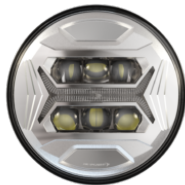

Part Number
3272551
High Beam and Low
Beam H4 Harness

Part Number
3272681
5-in-1 Flying Lead
Harness

Model 8700 EVO-X Headlight

RELATED PRODUCTS

Part Number
0562231
12-24V DOT/ECE LED
RHT 5-in-1 Headlight
with Black Bezel