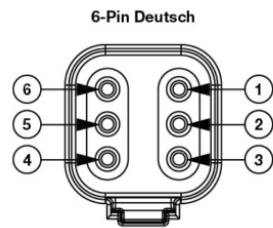

Model 8700 EVO-X Headlight

PRODUCT INFORMATION

Description	12-24V DOT LED RHT High and Low Beam Headlight with Black Bezel
Height	177.20 mm / 6.98 in
Width	177.20 mm / 6.98 in
Depth	84.35 mm / 3.32 in
Shape	Round
Outer Lens Material	Hardcoated Polycarbonate
Outer Lens Color	Clear
Housing Material	Polycarbonate
Housing Color	Black
Bezel Color	Black
Retrofits	2D1 "PAR56" or 7" Round Headlights
Minimum Operating Temperature	-40 °C / -40 °F
Maximum Operating Temperature	65 °C / 149 °F
Connector or Wiring	Integrated 6-pin Deutsch to H4 (AMP #172615-2), 10" length
Mating Connector	H4 AMP#172615-2

PRODUCT DIMENSIONS

PIN	FUNCTION
PIN 1	Ground
PIN 2	Low Beam
PIN 3	High Beam
PIN 4	-
PIN 5	-
PIN 6	-

Print date: 2026-04-29

© 2026 J.W. Speaker Corporation • Germantown, WI U.S.A.
 www.jwspeaker.com • speaker@jwspeaker.com • 262.251.6660