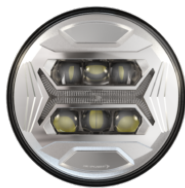

Part Number
0562241
12-24V DOT/ECE LED
RHT 5-in-1 Headlight
with Chrome Bezel