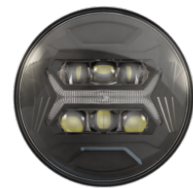

Part Number
0562241
12-24V DOT/ECE LED
RHT 5-in-1 Headlight
with Chrome Bezel

Part Number
0562251
12-24V DOT/ECE LED
RHT 5-in-1 Heated
Headlight with Black
Bezel

Part Number
0562261
12-24V DOT/ECE LED
RHT 5-in-1 Heated
Headlight with Chrome
Bezel

Part Number
0562271
12-24V DOT/ECE LED
High and Symmetric
Low Beam Headlight
with Front Position
with Black Bezel

Part Number
0562281
12-24V DOT/ECE LED
High and Symmetric
Low Beam Headlight
with Front Position
with Chrome Bezel