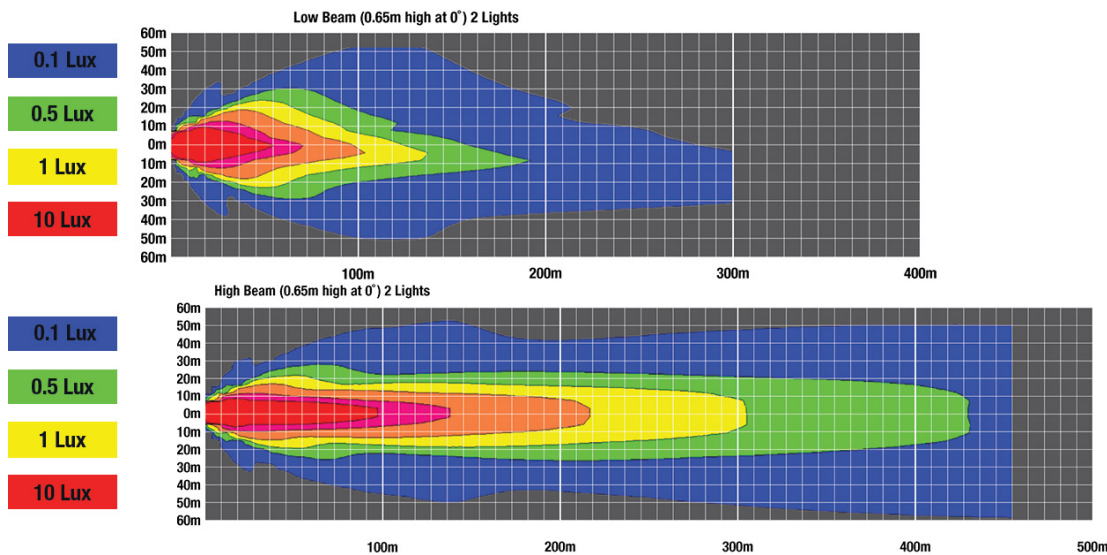

J.W. SPEAKER 
Engineered. Lighting. Solutions.

Model 8700 EVO-X Headlight

PHOTOMETRIC SPECIFICATIONS

Raw Lumen Output	3,740 (High beam), 2,330 (Low Beam)
Effective Lumen Output	1,450 (High Beam), 755 (Low beam)
Candela Output	63,000
Nominal LED Color Temperature	5700 K
Beam Pattern(s)	Forward Lighting - High Beam (DOT) Forward Lighting - Low Beam (DOT)