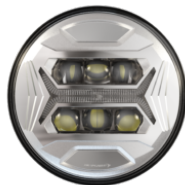

Part Number
0562301
12-24V ECE LED LHT
5-in-1 Headlight with
Chrome Bezel

Print date: 2026-04-03

© 2026 J.W. Speaker Corporation • Germantown, WI U.S.A.
www.jwspeaker.com • speaker@jwspeaker.com • 262.251.6660