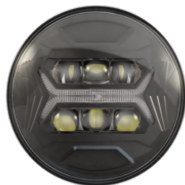

Part Number
0562241
12-24V DOT/ECE LED
RHT 5-in-1 Headlight
with Chrome Bezel

Part Number
0562251
12-24V DOT/ECE LED
RHT 5-in-1 Heated
Headlight with Black
Bezel

Part Number
0562261
12-24V DOT/ECE LED
RHT 5-in-1 Heated
Headlight with Chrome
Bezel

Part Number
0562271
12-24V DOT/ECE LED
High and Symmetric
Low Beam Headlight
with Front Position
with Black Bezel

Part Number
0562281
12-24V DOT/ECE LED
High and Symmetric
Low Beam Headlight
with Front Position
with Chrome Bezel