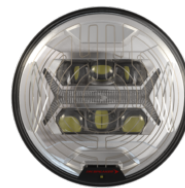

J.W. SPEAKER 
Engineered. Lighting. Solutions.

Model 8700 EVO-X Headlight

PHOTOMETRIC SPECIFICATIONS

Raw Lumen Output	3,740 (High beam), 2,330 (Low Beam)
Effective Lumen Output	1,450 (High Beam), 755 (Low beam)
Candela Output	63,000
Nominal LED Color Temperature	5700 K
Beam Pattern(s)	Forward Lighting - High Beam (DOT) Forward Lighting - Low Beam (DOT)

Part Number
0562241
12-24V DOT/ECE LED
RHT 5-in-1 Headlight
with Chrome Bezel

Part Number
0562251
12-24V DOT/ECE LED
RHT 5-in-1 Heated
Headlight with Black
Bezel

Part Number
0562261
12-24V DOT/ECE LED
RHT 5-in-1 Heated
Headlight with Chrome
Bezel

Part Number
0562271
12-24V DOT/ECE LED
High and Symmetric
Low Beam Headlight
with Front Position
with Black Bezel

Part Number
0562281
12-24V DOT/ECE LED
High and Symmetric
Low Beam Headlight
with Front Position
with Chrome Bezel