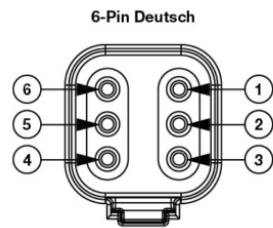

Model 8700 EVO-X Headlight

PRODUCT INFORMATION

Description	12-24V DOT LED RHT High and Low Beam Headlight with Black Bezel
Height	177.20 mm / 6.98 in
Width	177.20 mm / 6.98 in
Depth	84.35 mm / 3.32 in
Shape	Round
Outer Lens Material	Hardcoated Polycarbonate
Outer Lens Color	Clear
Housing Material	Polycarbonate
Housing Color	Black
Bezel Color	Black
Retrofits	2D1 "PAR56" or 7" Round Headlights
Minimum Operating Temperature	-40 °C / -40 °F
Maximum Operating Temperature	65 °C / 149 °F
Connector or Wiring	Integrated 6-pin Deutsch to H4 (AMP #172615-2), 10" length
Mating Connector	H4 AMP#172615-2

PRODUCT DIMENSIONS

PIN	FUNCTION
PIN 1	Ground
PIN 2	Low Beam
PIN 3	High Beam
PIN 4	-
PIN 5	-
PIN 6	-

Print date: 2026-04-03

© 2026 J.W. Speaker Corporation • Germantown, WI U.S.A.
www.jwspeaker.com • speaker@jwspeaker.com • 262.251.6660