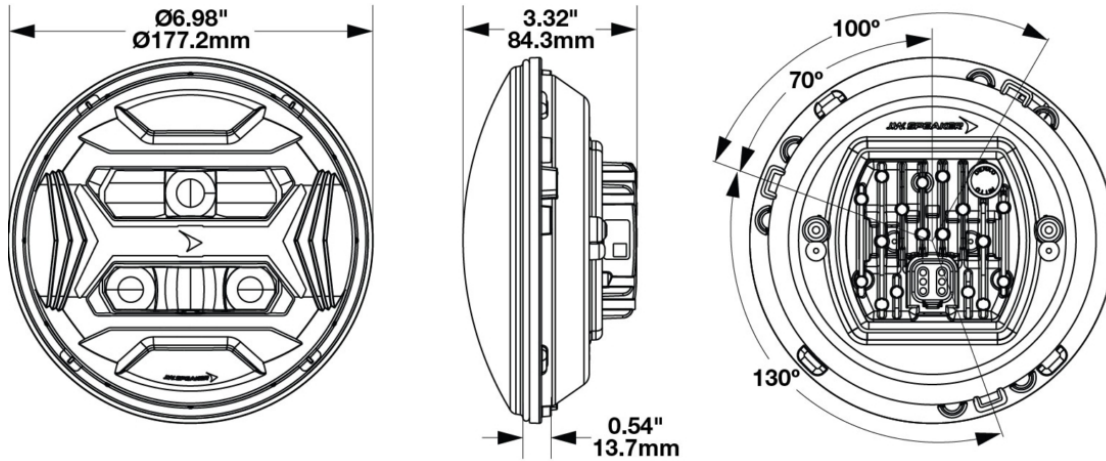

Model 8700 EVO-X Headlight

PRODUCT INFORMATION

Description	12-24V DOT LED RHT High and Low Beam Headlight with Black Bezel
Height	177.20 mm / 6.98 in
Width	177.20 mm / 6.98 in
Depth	84.35 mm / 3.32 in
Shape	Round
Outer Lens Material	Hardcoated Polycarbonate
Outer Lens Color	Clear
Housing Material	Polycarbonate
Housing Color	Black
Bezel Color	Black
Retrofits	2D1 "PAR56" or 7" Round Headlights
Minimum Operating Temperature	-40 °C / -40 °F
Maximum Operating Temperature	65 °C / 149 °F
Connector or Wiring	Integrated 6-pin Deutsch to H4 (AMP #172615-2), 10" length
Mating Connector	H4 AMP#172615-2

PRODUCT DIMENSIONS

PIN	FUNCTION
PIN 1	Ground
PIN 2	Low Beam
PIN 3	High Beam
PIN 4	-
PIN 5	-
PIN 6	-

Print date: 2026-04-03

© 2026 J.W. Speaker Corporation • Germantown, WI U.S.A.
www.jwspeaker.com • speaker@jwspeaker.com • 262.251.6660