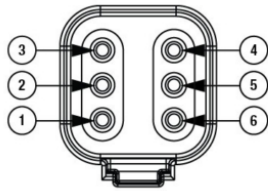

View: Back of Lamp
6-Pin Deutsch