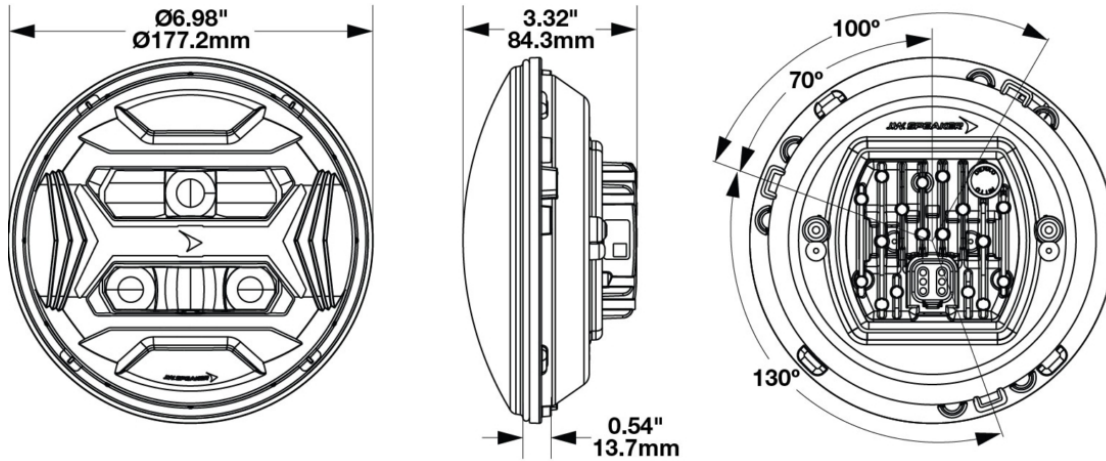

Model 8700 EVO-X Headlight

PRODUCT DIMENSIONS

PIN	FUNCTION
PIN 1	Front Position
PIN 2	Daytime Running Light
PIN 3	Direction Indicator*
PIN 4	Ground
PIN 5	Low Beam
PIN 6	High Beam

Note: Reference number on Deutsch Connector
*Direction Indicator (DI) is not DOT compliant

Print date: 2026-07-09

© 2026 J.W. Speaker Corporation • Germantown, WI U.S.A.
www.jwspeaker.com • speaker@jwspeaker.com • 262.251.6660