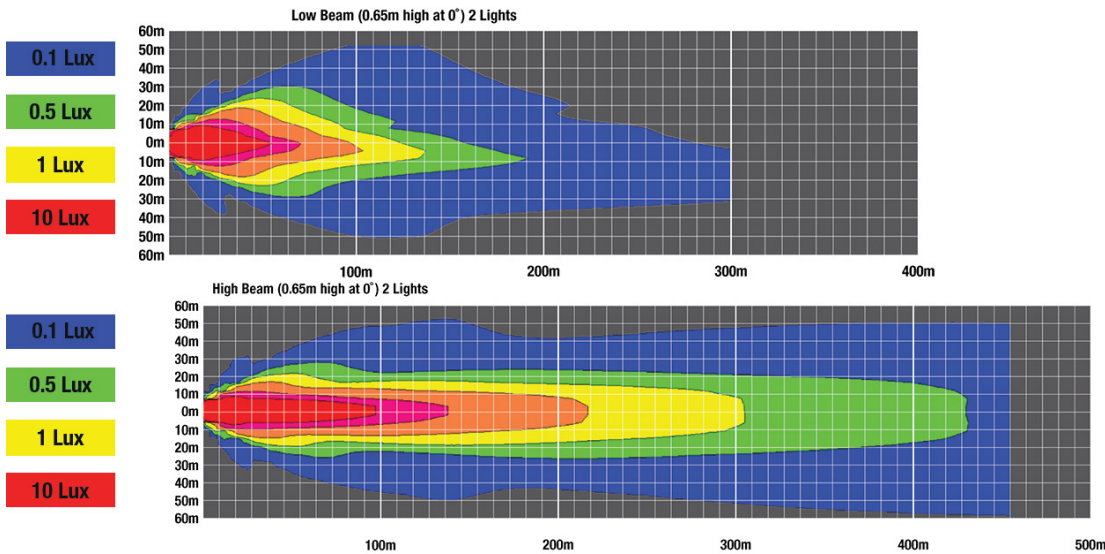

Model 8700 EVO-X Headlight

PHOTOMETRIC SPECIFICATIONS

Raw Lumen Output	3,740 (High beam), 2,330 (Low Beam)
Effective Lumen Output	1,455 (High Beam), 765 (Low beam)
Nominal LED Color Temperature	5700 K
Beam Pattern(s)	Forward Lighting - Daytime Running Light Forward Lighting - High Beam (ECE) Forward Lighting - Low Beam (ECE Left Hand) Signalization - Front Position Signalization - Turn (Front)

APPLICATIONS