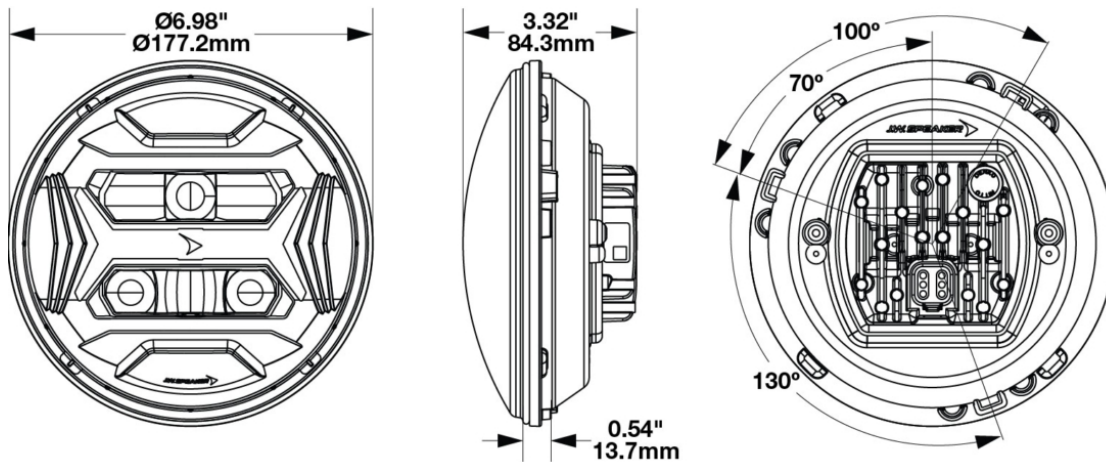

Model 8700 EVO-X Headlight

PRODUCT DIMENSIONS

PIN	FUNCTION
PIN 1	Front Position
PIN 2	Daytime Running Light
PIN 3	Direction Indicator*
PIN 4	Ground
PIN 5	Low Beam
PIN 6	High Beam

Note: Reference number on Deutsch Connector
*Direction Indicator (DI) is not DOT compliant

Print date: 2026-06-18

© 2026 J.W. Speaker Corporation • Germantown, WI U.S.A.
www.jwspeaker.com • speaker@jwspeaker.com • 262.251.6660