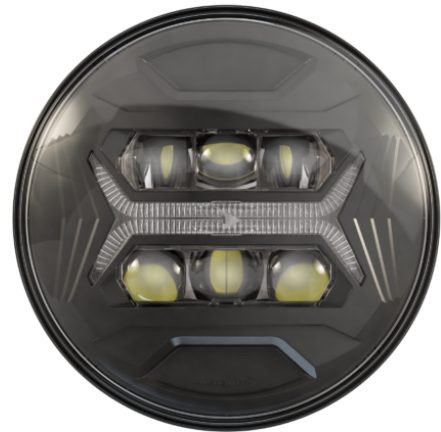

# Model 8700 EVO-X Headlight

## PRODUCT INFORMATION

---

|                            |  |
|----------------------------|--|
| <b>Description</b>         | 12-24V ECE LED LHT 5-in-1 Headlight with Black Bezel |
| <b>Height</b>              | 177.20 mm / 6.98 in                                  |
| <b>Width</b>               | 177.20 mm / 6.98 in                                  |
| <b>Depth</b>               | 84.35 mm / 3.32 in                                   |
| <b>Shape</b>               | Round  |
| <b>Outer Lens Material</b> | Hardcoated Polycarbonate                             |
| <b>Outer Lens Color</b>    | Clear  |
| <b>Housing Material</b>    | Polycarbonate  |
| <b>Housing Color</b>       | Black  |
| <b>Bezel Color</b>         | Black  |
| <b>Retrofits</b>           | 2D1 "PAR56" or 7" Round Headlights                   |
| <b>Connector or Wiring</b> | integrated 6-pin Deutsch                             |
| <b>Mating Connector</b>    | Deutsch DT06-6S                                      |

## PRODUCT DIMENSIONS

View: Back of Lamp  
6-Pin Deutsch

| PIN   | FUNCTION              |
|-------|-----------------------|
| PIN 1 | Front Position        |
| PIN 2 | Daytime Running Light |
| PIN 3 | Direction Indicator*  |
| PIN 4 | Ground                |
| PIN 5 | Low Beam              |
| PIN 6 | High Beam             |