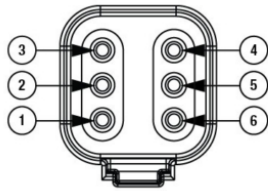

## PRODUCT INFORMATION

---

|                            |  |
|----------------------------|--|
| <b>Description</b>         | 12-24V ECE LED LHT 5-in-1 Headlight with Black Bezel |
| <b>Height</b>              | 177.20 mm / 6.98 in                                  |
| <b>Width</b>               | 177.20 mm / 6.98 in                                  |
| <b>Depth</b>               | 84.35 mm / 3.32 in                                   |
| <b>Shape</b>               | Round  |
| <b>Outer Lens Material</b> | Hardcoated Polycarbonate                             |
| <b>Outer Lens Color</b>    | Clear  |
| <b>Housing Material</b>    | Polycarbonate  |
| <b>Housing Color</b>       | Black  |
| <b>Bezel Color</b>         | Black  |
| <b>Retrofits</b>           | 2D1 "PAR56" or 7" Round Headlights                   |
| <b>Connector or Wiring</b> | integrated 6-pin Deutsch                             |
| <b>Mating Connector</b>    | Deutsch DT06-6S                                      |

## PRODUCT DIMENSIONS

View: Back of Lamp  
6-Pin Deutsch

| PIN   | FUNCTION              |
|-------|-----------------------|
| PIN 1 | Front Position        |
| PIN 2 | Daytime Running Light |
| PIN 3 | Direction Indicator*  |
| PIN 4 | Ground                |
| PIN 5 | Low Beam              |
| PIN 6 | High Beam             |