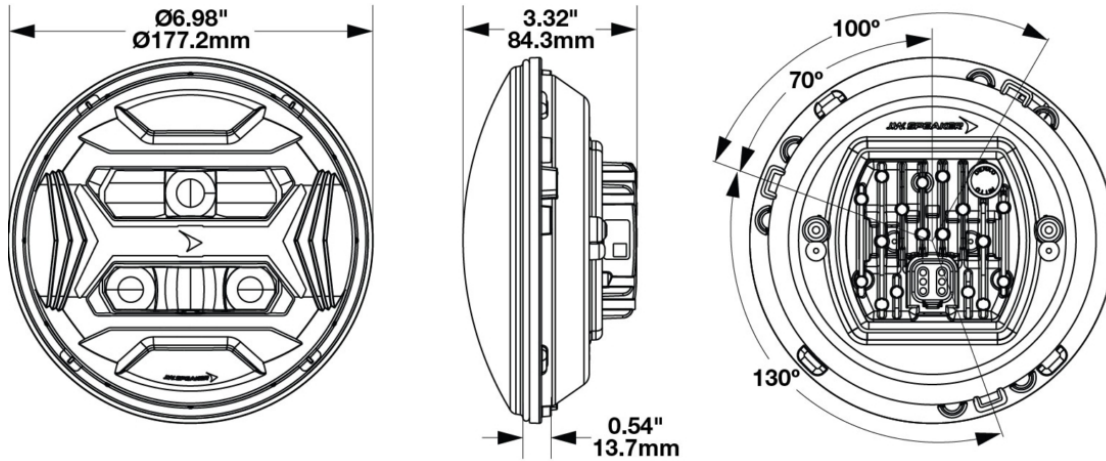

## PRODUCT INFORMATION

---

|                            |  |
|----------------------------|--|
| <b>Description</b>         | 12-24V ECE LED LHT 5-in-1 Headlight with Black Bezel |
| <b>Height</b>              | 177.20 mm / 6.98 in                                  |
| <b>Width</b>               | 177.20 mm / 6.98 in                                  |
| <b>Depth</b>               | 84.35 mm / 3.32 in                                   |
| <b>Shape</b>               | Round  |
| <b>Outer Lens Material</b> | Hardcoated Polycarbonate                             |
| <b>Outer Lens Color</b>    | Clear  |
| <b>Housing Material</b>    | Polycarbonate  |
| <b>Housing Color</b>       | Black  |
| <b>Bezel Color</b>         | Black  |
| <b>Retrofits</b>           | 2D1 "PAR56" or 7" Round Headlights                   |
| <b>Connector or Wiring</b> | integrated 6-pin Deutsch                             |
| <b>Mating Connector</b>    | Deutsch DT06-6S                                      |

## PRODUCT DIMENSIONS

View: Back of Lamp  
6-Pin Deutsch

| PIN   | FUNCTION              |
|-------|-----------------------|
| PIN 1 | Front Position        |
| PIN 2 | Daytime Running Light |
| PIN 3 | Direction Indicator*  |
| PIN 4 | Ground                |
| PIN 5 | Low Beam              |
| PIN 6 | High Beam             |