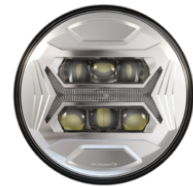

Model 8700 EVO-X Headlight

PRODUCT INFORMATION

Description	12-24V DOT/ECE LED RHT 5-in-1 Heated Headlight with Chrome Bezel
Height	177.20 mm / 6.98 in
Width	177.20 mm / 6.98 in
Depth	84.35 mm / 3.32 in
Shape	Round
Outer Lens Material	Hardcoated Polycarbonate
Outer Lens Color	Clear
Housing Material	Polycarbonate
Housing Color	Black
Bezel Color	Chrome
Retrofits	2D1 "PAR56" or 7" Round Headlights
Minimum Operating Temperature	-40 °C / -40 °F
Maximum Operating Temperature	65 °C / 149 °F
Connector or Wiring	integrated 6-pin Deutsch
Mating Connector	Deutsch DT06-6S

Part Number
3272551
High Beam and Low
Beam H4 Harness

Part Number
3272681
5-in-1 Flying Lead
Harness

Print date: 2026-06-18

© 2026 J.W. Speaker Corporation • Germantown, WI U.S.A.
www.jwspeaker.com • speaker@jwspeaker.com • 262.251.6660

Model 8700 EVO-X Headlight

RELATED PRODUCTS

Part Number
0562231
12-24V DOT/ECE LED
RHT 5-in-1 Headlight
with Black Bezel

Part Number
0562241
12-24V DOT/ECE LED
RHT 5-in-1 Headlight
with Chrome Bezel

Part Number
0562251
12-24V DOT/ECE LED
RHT 5-in-1 Heated
Headlight with Black
Bezel

Part Number
0562271
12-24V DOT/ECE LED
High and Symmetric
Low Beam Headlight
with Front Position
with Black Bezel

Part Number
0562281
12-24V DOT/ECE LED
High and Symmetric
Low Beam Headlight
with Front Position
with Chrome Bezel