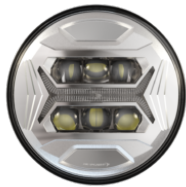

Part Number
0562301
12-24V ECE LED LHT
5-in-1 Headlight with
Chrome Bezel