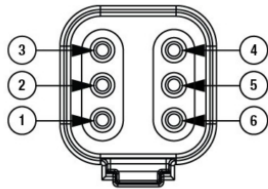

Model 8700 EVO-X Headlight

PRODUCT INFORMATION

Description	12-24V DOT/ECE LED RHT 5-in-1 Heated Headlight with Chrome Bezel
Height	177.20 mm / 6.98 in
Width	177.20 mm / 6.98 in
Depth	84.35 mm / 3.32 in
Shape	Round
Outer Lens Material	Hardcoated Polycarbonate
Outer Lens Color	Clear
Housing Material	Polycarbonate
Housing Color	Black
Bezel Color	Chrome
Retrofits	2D1 "PAR56" or 7" Round Headlights
Minimum Operating Temperature	-40 °C / -40 °F
Maximum Operating Temperature	65 °C / 149 °F
Connector or Wiring	integrated 6-pin Deutsch
Mating Connector	Deutsch DT06-6S

PRODUCT DIMENSIONS

View: Back of Lamp
6-Pin Deutsch

PIN	FUNCTION
PIN 1	Front Position
PIN 2	Daytime Running Light
PIN 3	Direction Indicator*
PIN 4	Ground
PIN 5	Low Beam
PIN 6	High Beam

Note: Reference number on Deutsch Connector
*Direction Indicator (DI) is not DOT compliant