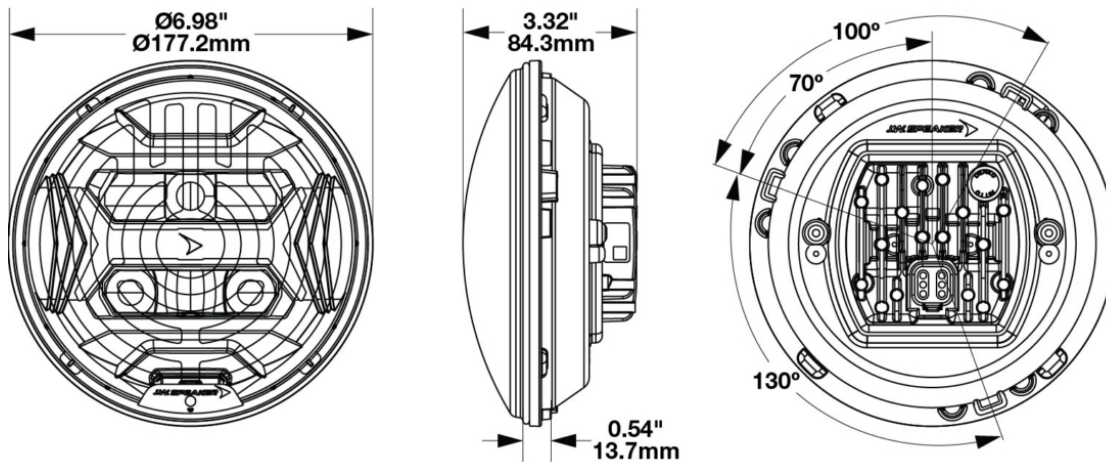

Model 8700 EVO-X Headlight

PRODUCT INFORMATION

Description	12-24V DOT/ECE LED RHT 5-in-1 Heated Headlight with Chrome Bezel
Height	177.20 mm / 6.98 in
Width	177.20 mm / 6.98 in
Depth	84.35 mm / 3.32 in
Shape	Round
Outer Lens Material	Hardcoated Polycarbonate
Outer Lens Color	Clear
Housing Material	Polycarbonate
Housing Color	Black
Bezel Color	Chrome
Retrofits	2D1 "PAR56" or 7" Round Headlights
Minimum Operating Temperature	-40 °C / -40 °F
Maximum Operating Temperature	65 °C / 149 °F
Connector or Wiring	integrated 6-pin Deutsch
Mating Connector	Deutsch DT06-6S

PRODUCT DIMENSIONS

View: Back of Lamp
6-Pin Deutsch

PIN	FUNCTION
PIN 1	Front Position
PIN 2	Daytime Running Light
PIN 3	Direction Indicator*
PIN 4	Ground
PIN 5	Low Beam
PIN 6	High Beam

Note: Reference number on Deutsch Connector
*Direction Indicator (DI) is not DOT compliant