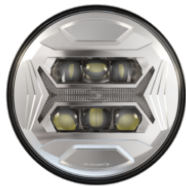

Part Number
0562241
12-24V DOT/ECE LED
RHT 5-in-1 Headlight
with Chrome Bezel