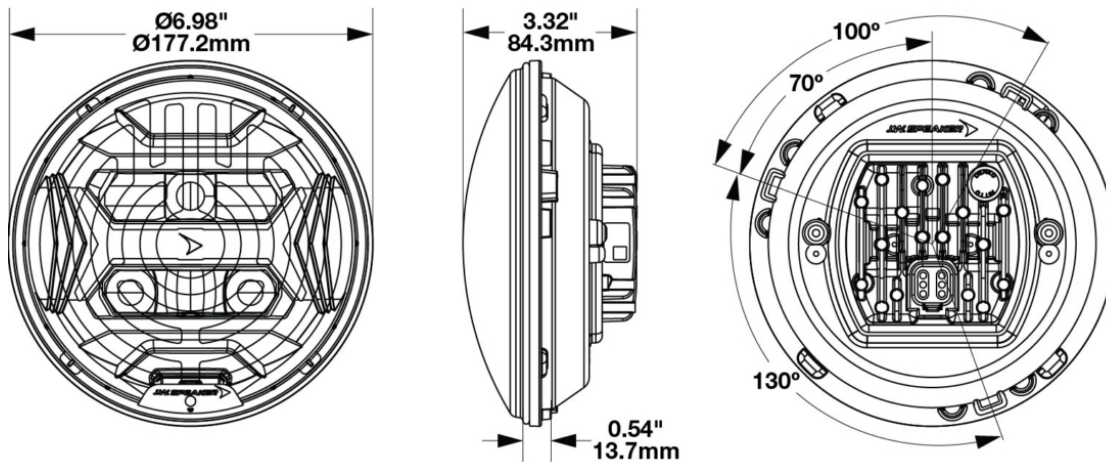

Model 8700 EVO-X Headlight

PRODUCT INFORMATION

Description	12-24V DOT/ECE LED RHT 5-in-1 Heated Headlight with Black Bezel
Height	177.20 mm / 6.98 in
Width	177.20 mm / 6.98 in
Depth	84.35 mm / 3.32 in
Shape	Round
Outer Lens Material	Hardcoated Polycarbonate
Outer Lens Color	Clear
Housing Material	Polycarbonate
Housing Color	Black
Bezel Color	Black
Retrofits	2D1 "PAR56" or 7" Round Headlights
Minimum Operating Temperature	-40 °C / -40 °F
Maximum Operating Temperature	65 °C / 149 °F
Connector or Wiring	integrated 6-pin Deutsch
Mating Connector	Deutsch DT06-6S

PRODUCT DIMENSIONS

View: Back of Lamp
6-Pin Deutsch

PIN	FUNCTION
PIN 1	Front Position
PIN 2	Daytime Running Light
PIN 3	Direction Indicator*
PIN 4	Ground
PIN 5	Low Beam
PIN 6	High Beam

Note: Reference number on Deutsch Connector
*Direction Indicator (DI) is not DOT compliant