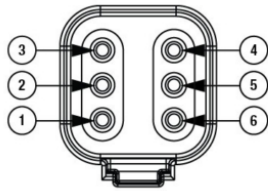

Model 8700 EVO-X Headlight

PRODUCT INFORMATION

Description	12-24V DOT/ECE LED RHT 5-in-1 Headlight with Chrome Bezel
Height	177.20 mm / 6.98 in
Width	177.20 mm / 6.98 in
Depth	84.35 mm / 3.32 in
Shape	Round
Outer Lens Material	Hardcoated Polycarbonate
Outer Lens Color	Clear
Housing Material	Polycarbonate
Housing Color	Black
Bezel Color	Chrome
Retrofits	2D1 "PAR56" or 7" Round Headlights
Minimum Operating Temperature	-40 °C / -40 °F
Maximum Operating Temperature	65 °C / 149 °F
Connector or Wiring	integrated 6-pin Deutsch
Mating Connector	Deutsch DT06-6S

PRODUCT DIMENSIONS

View: Back of Lamp
6-Pin Deutsch

PIN	FUNCTION
PIN 1	Front Position
PIN 2	Daytime Running Light
PIN 3	Direction Indicator*
PIN 4	Ground
PIN 5	Low Beam
PIN 6	High Beam

Note: Reference number on Deutsch Connector
*Direction Indicator (DI) is not DOT compliant