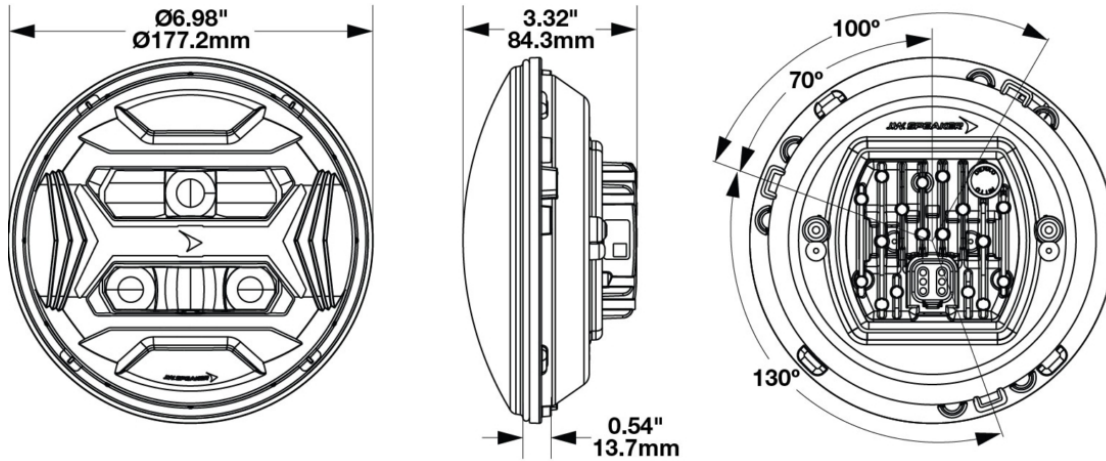

Model 8700 EVO-X Headlight

PRODUCT INFORMATION

Description	12-24V DOT/ECE LED RHT 5-in-1 Headlight with Chrome Bezel
Height	177.20 mm / 6.98 in
Width	177.20 mm / 6.98 in
Depth	84.35 mm / 3.32 in
Shape	Round
Outer Lens Material	Hardcoated Polycarbonate
Outer Lens Color	Clear
Housing Material	Polycarbonate
Housing Color	Black
Bezel Color	Chrome
Retrofits	2D1 "PAR56" or 7" Round Headlights
Minimum Operating Temperature	-40 °C / -40 °F
Maximum Operating Temperature	65 °C / 149 °F
Connector or Wiring	integrated 6-pin Deutsch
Mating Connector	Deutsch DT06-6S

PRODUCT DIMENSIONS

View: Back of Lamp
6-Pin Deutsch

PIN	FUNCTION
PIN 1	Front Position
PIN 2	Daytime Running Light
PIN 3	Direction Indicator*
PIN 4	Ground
PIN 5	Low Beam
PIN 6	High Beam

Note: Reference number on Deutsch Connector
*Direction Indicator (DI) is not DOT compliant