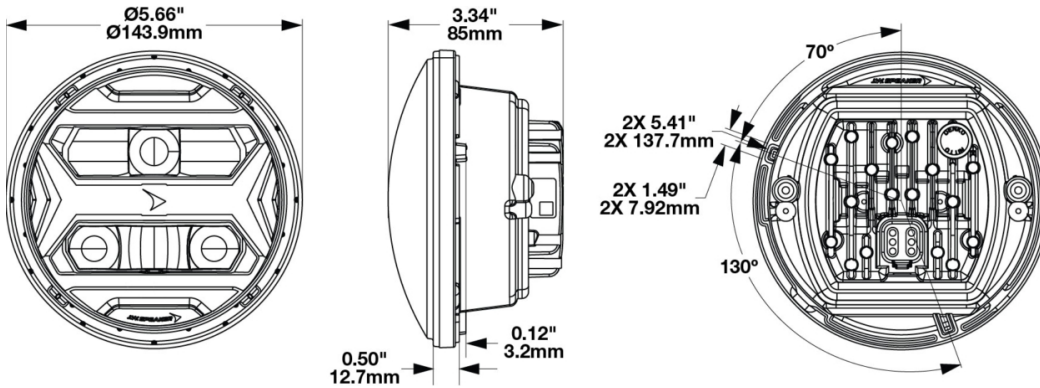

Model 8600 EVO-X Headlight

PRODUCT DIMENSIONS

PIN	WIRE
1 - Ground	Black
2 - Low Beam	Yellow
3 - High Beam	White

PIN	FUNCTION
PIN 1	Ground
PIN 2	Low Beam
PIN 3	High Beam
PIN 4	Front Position
PIN 5	-
PIN 6	-

Print date: 2026-06-05

© 2026 J.W. Speaker Corporation • Germantown, WI U.S.A.
www.jwspeaker.com • speaker@jwspeaker.com • 262.251.6660