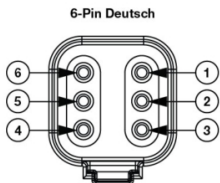

PIN	FUNCTION
PIN 1	Ground
PIN 2	Low Beam
PIN 3	High Beam
PIN 4	Front Position
PIN 5	-
PIN 6	-

Print date: 2026-06-05

© 2026 J.W. Speaker Corporation • Germantown, WI U.S.A.
www.jwspeaker.com • speaker@jwspeaker.com • 262.251.6660