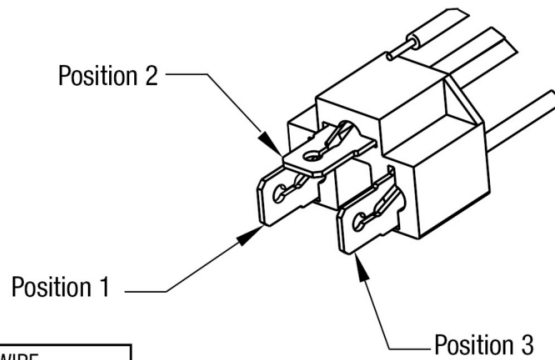

Model 8600 EVO-X Headlight

PRODUCT DIMENSIONS

PIN	WIRE
1 - Ground	Black
2 - Low Beam	Yellow
3 - High Beam	White

PIN	FUNCTION
PIN 1	Ground
PIN 2	Low Beam
PIN 3	High Beam
PIN 4	Front Position
PIN 5	-
PIN 6	-

Print date: 2026-06-05

© 2026 J.W. Speaker Corporation • Germantown, WI U.S.A.
www.jwspeaker.com • speaker@jwspeaker.com • 262.251.6660