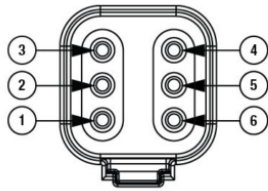

Model 8600 EVO-X Headlight

PRODUCT INFORMATION

Description	12-24V DOT/ECE LED RHT 5-in-1 Headlight with Black Bezel
Height	143.90 mm / 5.67 in
Width	143.90 mm / 5.67 in
Depth	84.98 mm / 3.35 in
Shape	Round
Outer Lens Material	Hardcoated Polycarbonate
Outer Lens Color	Clear
Housing Material	Polycarbonate
Housing Color	Black
Bezel Color	Black
Retrofits	1C1 & 2C1 "PAR46" or 5.75" Sealed Beams
Minimum Operating Temperature	-40 °C / -40 °F
Maximum Operating Temperature	65 °C / 149 °F
Connector or Wiring	Integrated 6-pin Deutsch
Mating Connector	Deutsch DT06-6S

PIN	FUNCTION
PIN 1	Front Position
PIN 2	Daytime Running Light
PIN 3	Direction Indicator*
PIN 4	Ground
PIN 5	Low Beam
PIN 6	High Beam

Note: Reference number on Deutsch Connector
*Direction Indicator (DI) is not DOT compliant

Print date: 2026-05-15

© 2026 J.W. Speaker Corporation • Germantown, WI U.S.A.
www.jwspeaker.com • speaker@jwspeaker.com • 262.251.6660

Model 8600 EVO-X Headlight

ELECTRICAL SPECIFICATIONS

Input Voltage	12-24V DC
Operating Voltage	9-32V DC
Current Draw	2.09A @ 12V DC (Low Beam) 1.14A @ 24V DC (Low Beam) 4.55A @ 12V DC (High Beam) 2.23A @ 24V DC (High Beam) 0.26A @ 12V DC (Front Position) 0.15A @ 24V DC (Front Position) 2.51A @ 12V DC (DRL) 1.28A @ 24V DC (DRL) 2.98A @ 12V DC (Direction Indicator) 1.53A @ 24V DC (Direction Indicator)