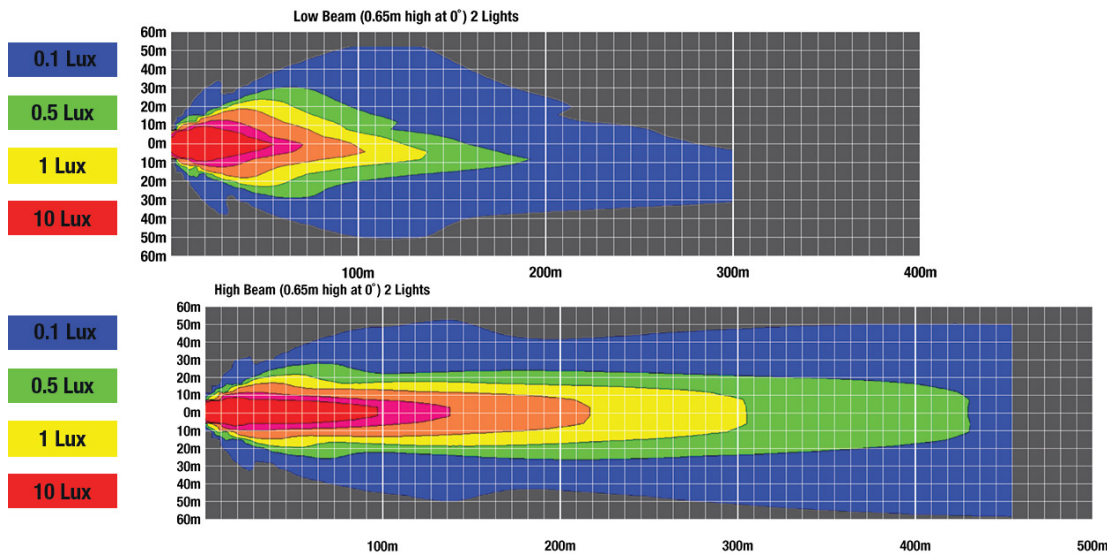

PHOTOMETRIC SPECIFICATIONS

Raw Lumen Output	3,740 (High beam), 2,330 (Low Beam)
Effective Lumen Output	1,430 (High Beam), 740 (Low beam)
Candela Output	63,000
Nominal LED Color Temperature	5700 K
Beam Pattern(s)	Forward Lighting - Daytime Running Light Forward Lighting - High Beam (ECE) Forward Lighting - Low Beam (ECE Right Hand) Signalization - Front Position Signalization - Turn (Front)