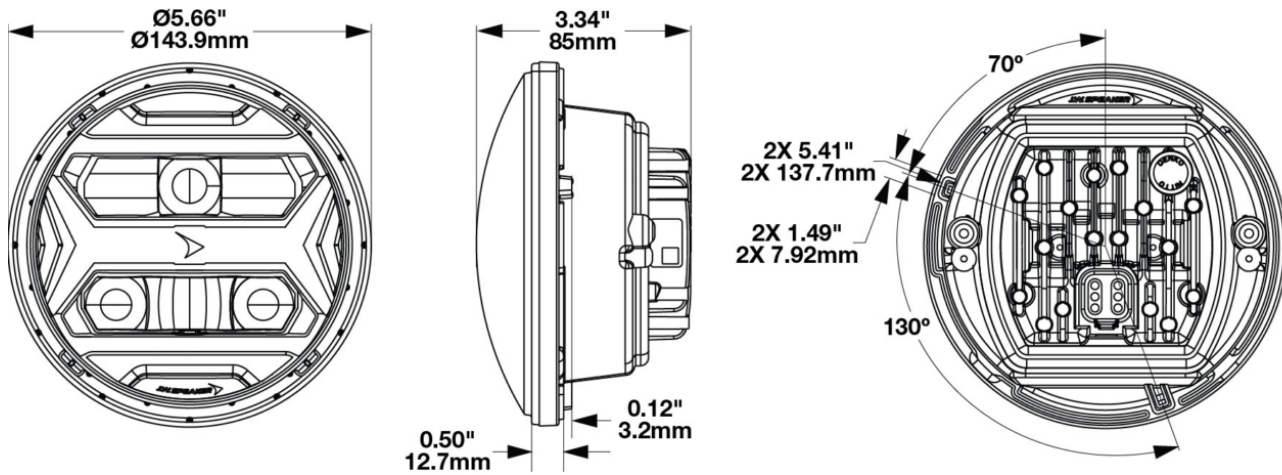

Model 8600 EVO-X Headlight

PRODUCT DIMENSIONS

PIN	FUNCTION
PIN 1	Front Position
PIN 2	Daytime Running Light
PIN 3	Direction Indicator*
PIN 4	Ground
PIN 5	Low Beam
PIN 6	High Beam

Note: Reference number on Deutsch Connector
*Direction Indicator (DI) is not DOT compliant

Print date: 2026-05-15

© 2026 J.W. Speaker Corporation • Germantown, WI U.S.A.
www.jwspeaker.com • speaker@jwspeaker.com • 262.251.6660