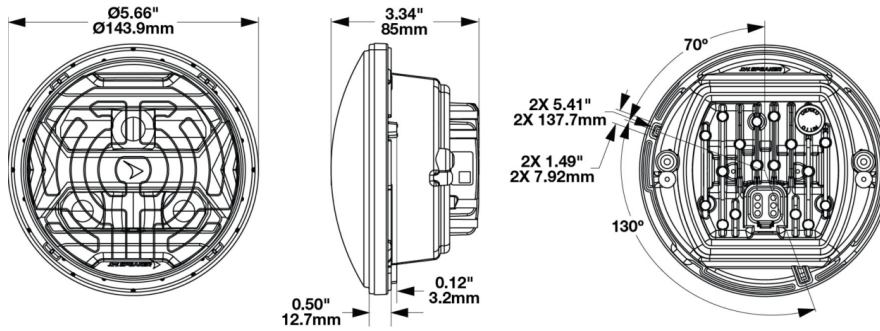

Model 8600 EVO-X Headlight

PRODUCT DIMENSIONS

PIN	WIRE
1	Red
2	Not Used
3	Black

PIN	FUNCTION
PIN 1	Ground
PIN 2	Low Beam
PIN 3	High Beam
PIN 4	-
PIN 5	-
PIN 6	-

Print date: 2026-04-25

© 2026 J.W. Speaker Corporation • Germantown, WI U.S.A.
www.jwspeaker.com • speaker@jwspeaker.com • 262.251.6660