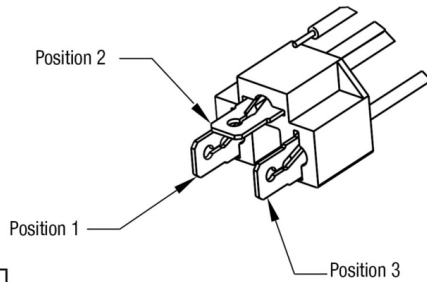

Model 8600 EVO-X Headlight

PRODUCT DIMENSIONS

PIN	WIRE
1	Red
2	Not Used
3	Black

PIN	FUNCTION
PIN 1	Ground
PIN 2	Low Beam
PIN 3	High Beam
PIN 4	-
PIN 5	-
PIN 6	-

Print date: 2026-04-25

© 2026 J.W. Speaker Corporation • Germantown, WI U.S.A.
www.jwspeaker.com • speaker@jwspeaker.com • 262.251.6660