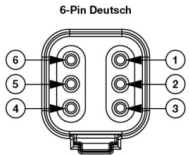

PIN	FUNCTION
PIN 1	Ground
PIN 2	Low Beam
PIN 3	High Beam
PIN 4	-
PIN 5	-
PIN 6	-

Print date: 2026-06-05

© 2026 J.W. Speaker Corporation • Germantown, WI U.S.A.
www.jwspeaker.com • speaker@jwspeaker.com • 262.251.6660