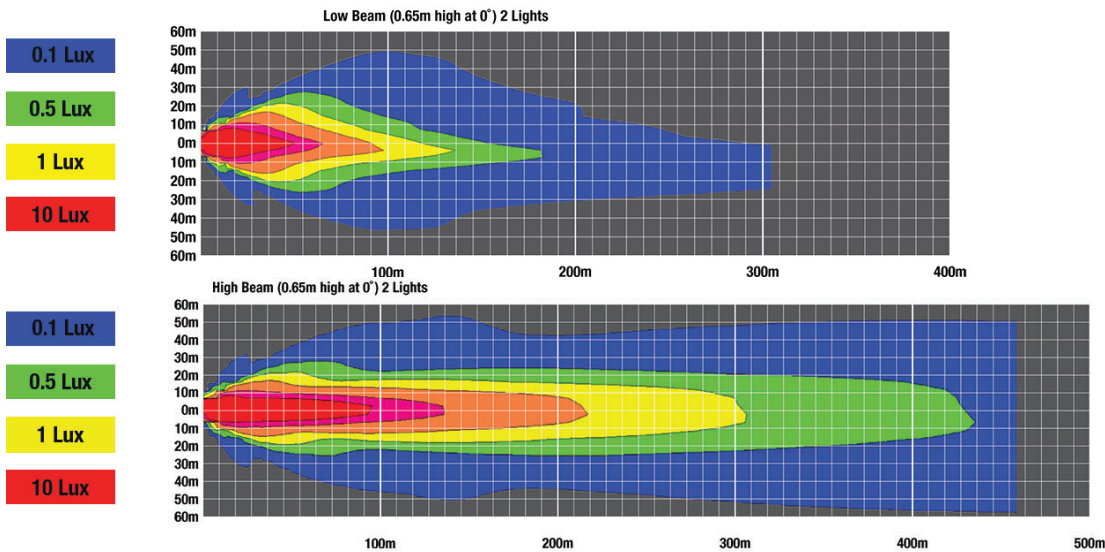

Model 8600 EVO-X Headlight

PHOTOMETRIC SPECIFICATIONS

Raw Lumen Output	3,740 (High beam), 2,330 (Low Beam)
Effective Lumen Output	1,300 (High Beam), 670 (Low beam)
Candela Output	57,700
Nominal LED Color Temperature	5700 K
Beam Pattern(s)	Forward Lighting - High Beam (DOT) Forward Lighting - Low Beam (DOT)

APPLICATIONS