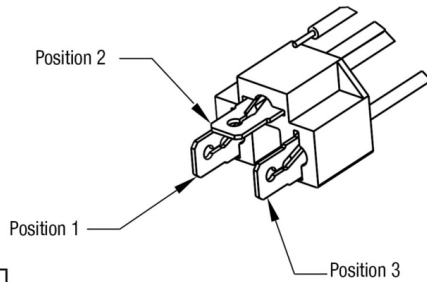

Model 8600 EVO-X Headlight

PRODUCT DIMENSIONS

PIN	WIRE
1	Red
2	Not Used
3	Black

PIN	FUNCTION
PIN 1	Ground
PIN 2	Low Beam
PIN 3	High Beam
PIN 4	-
PIN 5	-
PIN 6	-

Print date: 2026-05-15

© 2026 J.W. Speaker Corporation • Germantown, WI U.S.A.
www.jwspeaker.com • speaker@jwspeaker.com • 262.251.6660