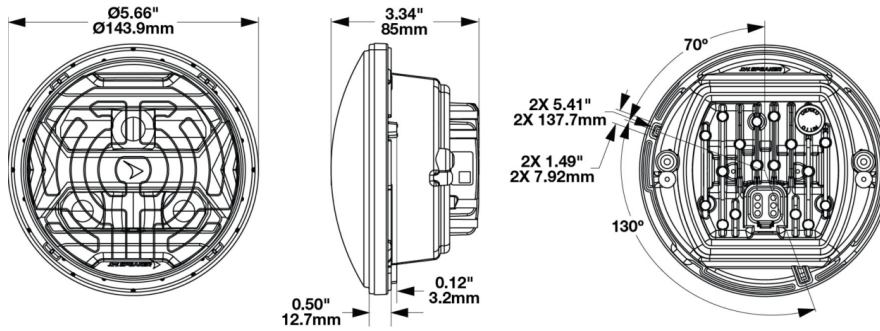

Model 8600 EVO-X Headlight

PRODUCT DIMENSIONS

PIN	WIRE
1	Red
2	Not Used
3	Black

PIN	FUNCTION
PIN 1	Ground
PIN 2	Low Beam
PIN 3	High Beam
PIN 4	-
PIN 5	-
PIN 6	-

Print date: 2026-05-15

© 2026 J.W. Speaker Corporation • Germantown, WI U.S.A.
www.jwspeaker.com • speaker@jwspeaker.com • 262.251.6660