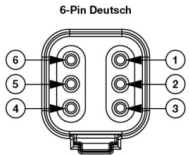

PIN	FUNCTION
PIN 1	Ground
PIN 2	Low Beam
PIN 3	High Beam
PIN 4	-
PIN 5	-
PIN 6	-

Print date: 2026-04-25

© 2026 J.W. Speaker Corporation • Germantown, WI U.S.A.
www.jwspeaker.com • speaker@jwspeaker.com • 262.251.6660