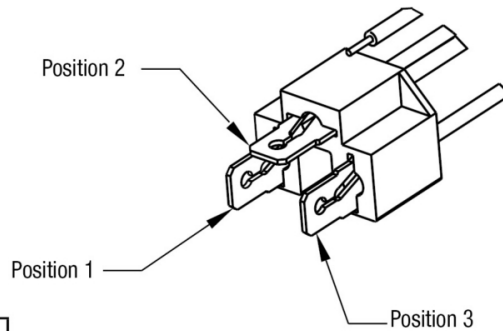

Model 8600 EVO-X Headlight

PRODUCT DIMENSIONS

PIN	WIRE
1	Red
2	Not Used
3	Black

PIN	FUNCTION
PIN 1	Ground
PIN 2	Low Beam
PIN 3	High Beam
PIN 4	-
PIN 5	-
PIN 6	-

Print date: 2026-05-15

© 2026 J.W. Speaker Corporation • Germantown, WI U.S.A.
www.jwspeaker.com • speaker@jwspeaker.com • 262.251.6660