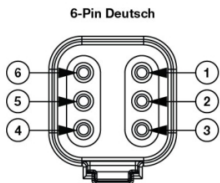

PIN	FUNCTION
PIN 1	Ground
PIN 2	Low Beam
PIN 3	High Beam
PIN 4	-
PIN 5	-
PIN 6	-

Print date: 2026-05-15

© 2026 J.W. Speaker Corporation • Germantown, WI U.S.A.
www.jwspeaker.com • speaker@jwspeaker.com • 262.251.6660