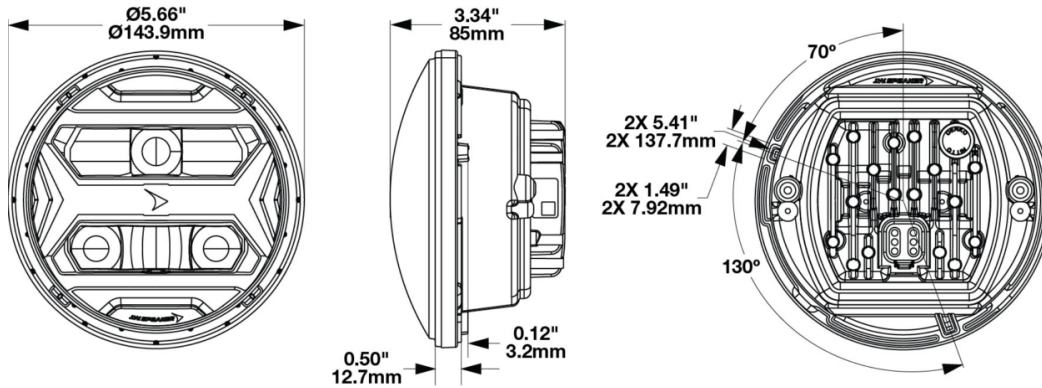

Model 8600 EVO-X Headlight

PRODUCT DIMENSIONS

PIN	WIRE
1	Red
2	Not Used
3	Black

PIN	FUNCTION
PIN 1	Ground
PIN 2	Low Beam
PIN 3	High Beam
PIN 4	-
PIN 5	-
PIN 6	-

Print date: 2026-04-17

© 2026 J.W. Speaker Corporation • Germantown, WI U.S.A.
www.jwspeaker.com • speaker@jwspeaker.com • 262.251.6660