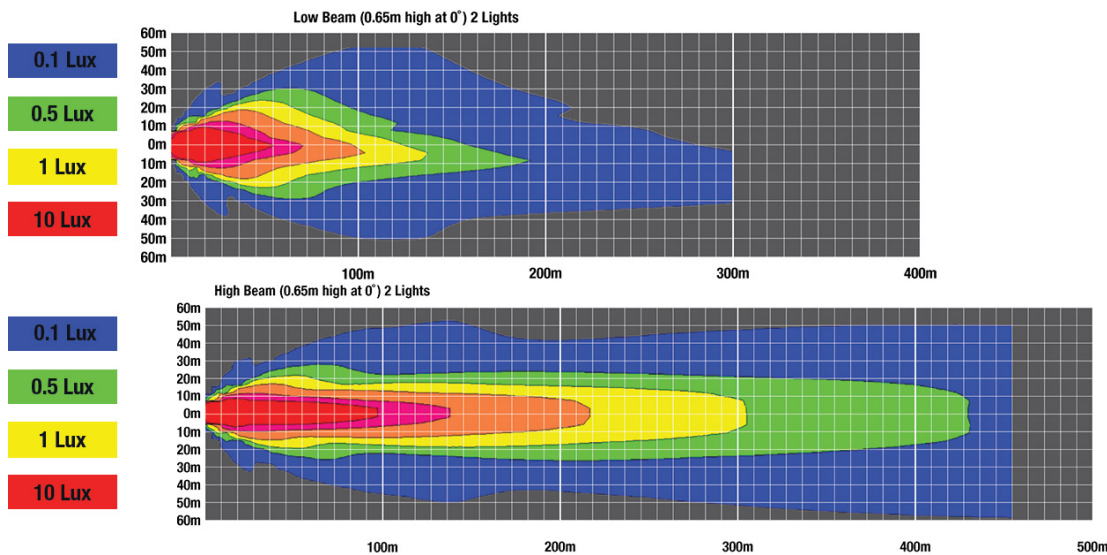

## PHOTOMETRIC SPECIFICATIONS

<b>Raw Lumen Output</b>	3,740 (High beam), 2,330 (Low Beam)
<b>Effective Lumen Output</b>	1,430 (High Beam), 740 (Low beam)
<b>Candela Output</b>	63,000
<b>Nominal LED Color Temperature</b>	5700 K
<b>Beam Pattern(s)</b>	Forward Lighting - High Beam (DOT) Forward Lighting - Low Beam (DOT)