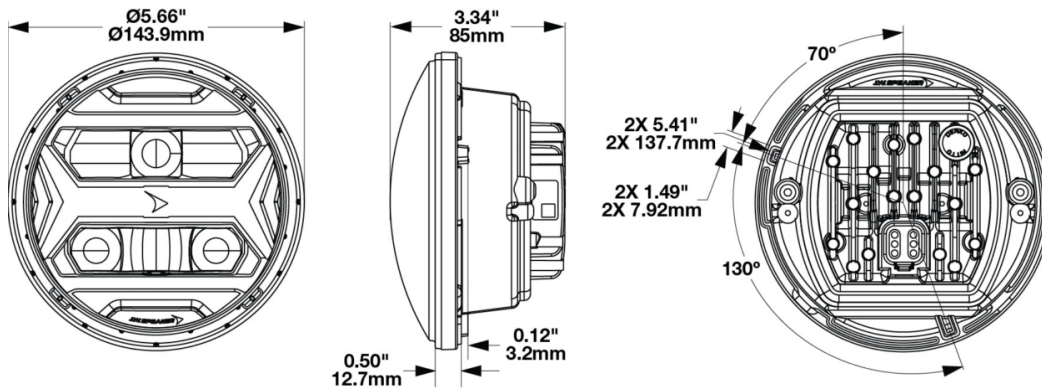

Model 8600 EVO-X Headlight

PRODUCT DIMENSIONS

PIN	WIRE
1	Red
2	Not Used
3	Black

PIN	FUNCTION
PIN 1	Ground
PIN 2	Low Beam
PIN 3	High Beam
PIN 4	-
PIN 5	-
PIN 6	-

Print date: 2026-05-15

© 2026 J.W. Speaker Corporation • Germantown, WI U.S.A.
www.jwspeaker.com • speaker@jwspeaker.com • 262.251.6660