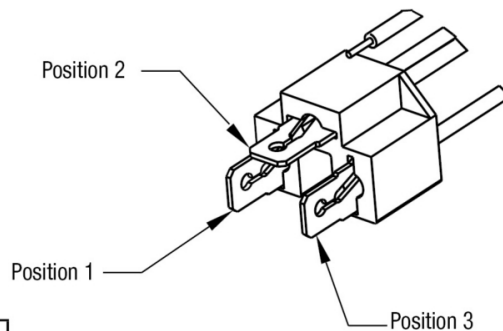

Model 8600 EVO-X Headlight

PRODUCT DIMENSIONS

PIN	WIRE
1	Red
2	Not Used
3	Black

PIN	FUNCTION
PIN 1	Ground
PIN 2	Low Beam
PIN 3	High Beam
PIN 4	-
PIN 5	-
PIN 6	-

Print date: 2026-06-05

© 2026 J.W. Speaker Corporation • Germantown, WI U.S.A.
www.jwspeaker.com • speaker@jwspeaker.com • 262.251.6660