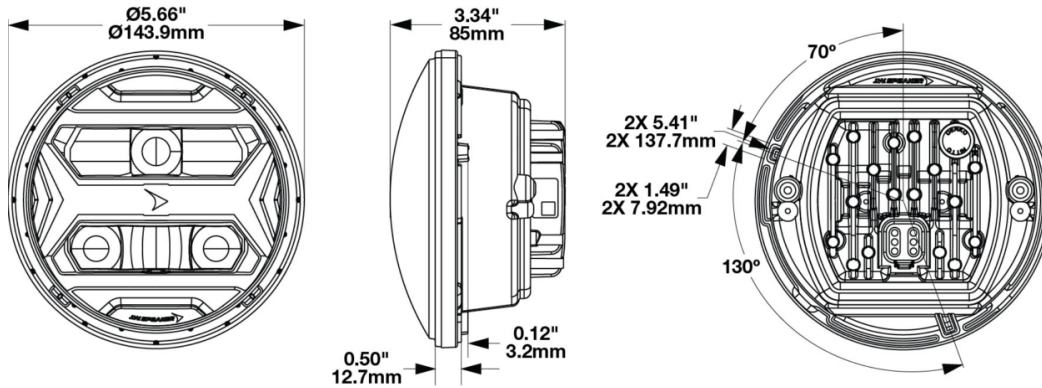

Model 8600 EVO-X Headlight

PRODUCT DIMENSIONS

PIN	WIRE
1	Red
2	Not Used
3	Black

PIN	FUNCTION
PIN 1	Ground
PIN 2	Low Beam
PIN 3	High Beam
PIN 4	-
PIN 5	-
PIN 6	-

Print date: 2026-04-25

© 2026 J.W. Speaker Corporation • Germantown, WI U.S.A.
www.jwspeaker.com • speaker@jwspeaker.com • 262.251.6660