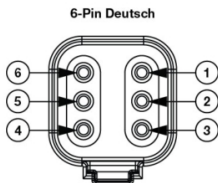

## PRODUCT INFORMATION

---

<b>Description</b>	12-24V DOT LED RHT High and Low Beam Headlight with Black Bezel
<b>Height</b>	143.90 mm / 5.67 in
<b>Width</b>	143.90 mm / 5.67 in
<b>Depth</b>	84.98 mm / 3.35 in
<b>Shape</b>	Round
<b>Outer Lens Material</b>	Hardcoated Polycarbonate
<b>Outer Lens Color</b>	Clear
<b>Housing Material</b>	Polycarbonate
<b>Housing Color</b>	Black
<b>Bezel Color</b>	Black
<b>Retrofits</b>	1C1 & 2C1 "PAR46" or 5.75" Sealed Beams
<b>Minimum Operating Temperature</b>	-40 °C / -40 °F
<b>Maximum Operating Temperature</b>	65 °C / 149 °F
<b>Connector or Wiring</b>	Integrated 6-pin Deutsch to H4 (AMP #172615-2), 10" length
<b>Mating Connector</b>	H4 AMP#172615-2

## PRODUCT DIMENSIONS

PIN	WIRE
1	Red
2	Not Used
3	Black

PIN	FUNCTION
PIN 1	Ground
PIN 2	Low Beam
PIN 3	High Beam
PIN 4	-
PIN 5	-
PIN 6	-

Print date: 2026-04-25

© 2026 J.W. Speaker Corporation • Germantown, WI U.S.A.  
[www.jwspeaker.com](http://www.jwspeaker.com) • [speaker@jwspeaker.com](mailto:speaker@jwspeaker.com) • 262.251.6660