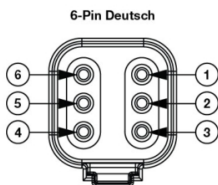

## PRODUCT INFORMATION

---

<b>Description</b>	12-24V DOT LED RHT High and Low Beam Headlight with Black Bezel
<b>Height</b>	143.90 mm / 5.67 in
<b>Width</b>	143.90 mm / 5.67 in
<b>Depth</b>	84.98 mm / 3.35 in
<b>Shape</b>	Round
<b>Outer Lens Material</b>	Hardcoated Polycarbonate
<b>Outer Lens Color</b>	Clear
<b>Housing Material</b>	Polycarbonate
<b>Housing Color</b>	Black
<b>Bezel Color</b>	Black
<b>Retrofits</b>	1C1 & 2C1 "PAR46" or 5.75" Sealed Beams
<b>Minimum Operating Temperature</b>	-40 °C / -40 °F
<b>Maximum Operating Temperature</b>	65 °C / 149 °F
<b>Connector or Wiring</b>	Integrated 6-pin Deutsch to H4 (AMP #172615-2), 10" length
<b>Mating Connector</b>	H4 AMP#172615-2

## PRODUCT DIMENSIONS

PIN	WIRE
1	Red
2	Not Used
3	Black

PIN	FUNCTION
PIN 1	Ground
PIN 2	Low Beam
PIN 3	High Beam
PIN 4	-
PIN 5	-
PIN 6	-

Print date: 2026-06-05

© 2026 J.W. Speaker Corporation • Germantown, WI U.S.A.  
[www.jwspeaker.com](http://www.jwspeaker.com) • [speaker@jwspeaker.com](mailto:speaker@jwspeaker.com) • 262.251.6660