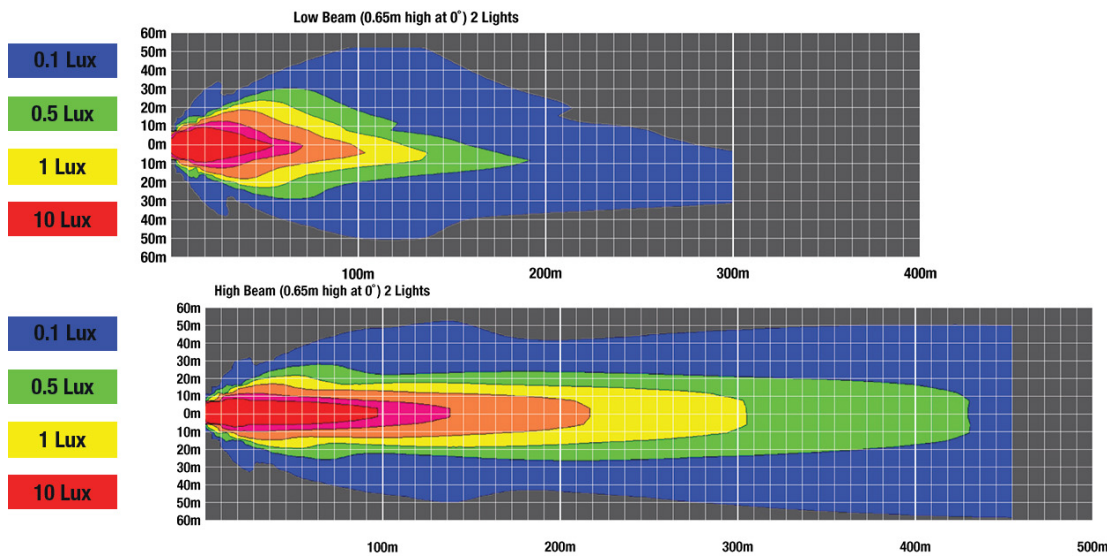

## PHOTOMETRIC SPECIFICATIONS

<b>Raw Lumen Output</b>	3,740 (High beam), 2,330 (Low Beam)
<b>Effective Lumen Output</b>	1,430 (High Beam), 740 (Low beam)
<b>Candela Output</b>	63,000
<b>Nominal LED Color Temperature</b>	5700 K
<b>Beam Pattern(s)</b>	Forward Lighting - High Beam (DOT) Forward Lighting - Low Beam (DOT)