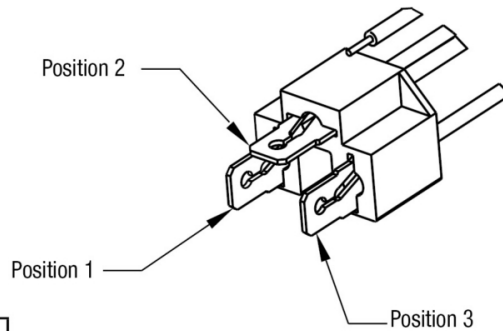

Model 8600 EVO-X Headlight

PRODUCT DIMENSIONS

PIN	WIRE
1	Red
2	Not Used
3	Black

PIN	FUNCTION
PIN 1	Ground
PIN 2	Low Beam
PIN 3	High Beam
PIN 4	-
PIN 5	-
PIN 6	-

Print date: 2026-04-25

© 2026 J.W. Speaker Corporation • Germantown, WI U.S.A.
www.jwspeaker.com • speaker@jwspeaker.com • 262.251.6660