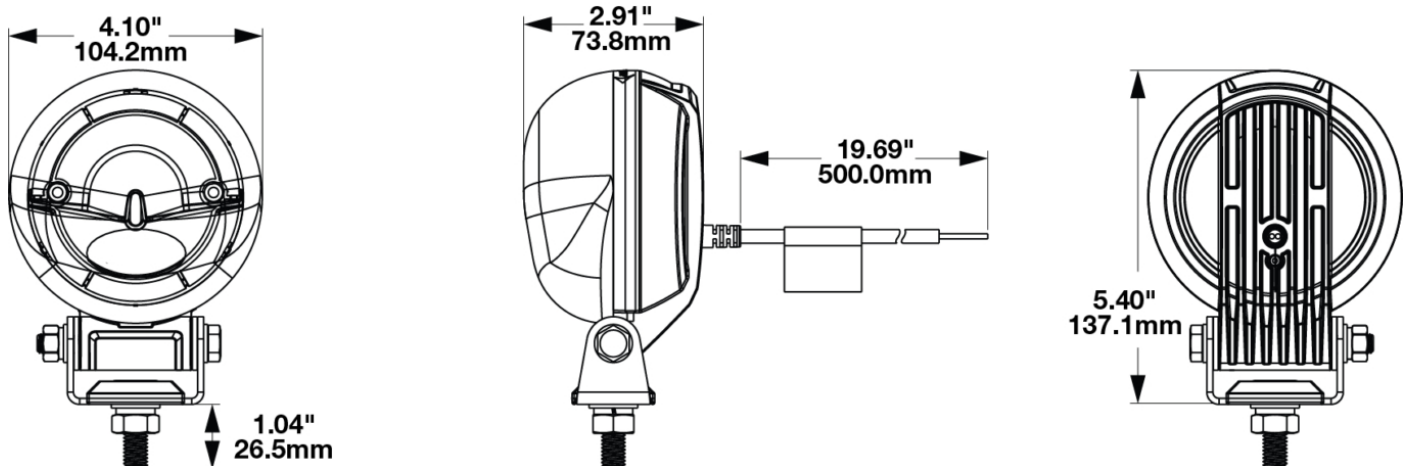

PRODUCT DIMENSIONS

Print date: 2019-12-15

© 2019 J.W. Speaker Corporation • Germantown, WI U.S.A.
www.jwspeaker.com • speaker@jwspeaker.com • 262.251.6660

J.W. SPEAKER
Engineered. Lighting. Solutions.