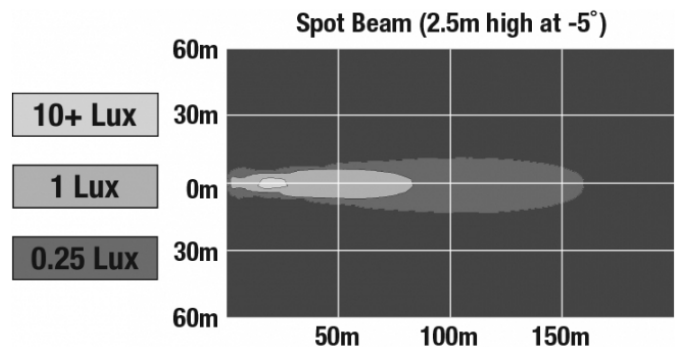

Model 775 L Work Light

PRODUCT INFORMATION

Description	12-48V LED Work Light with Spot Beam & Turn Signal
Height	180.34 mm / 7.1 in
Width	99.57 mm / 3.92 in
Depth	58.42 mm / 2.3 in
Shape	Oval
Outer Lens Material	Polycarbonate
Outer Lens Color	Clear
Housing Material	Polycarbonate
Housing Color	Black
Mounting Hardware Description	(x1) 5/16"-18 x 1.00" Mounting Bolt
Mounting Type	Universal Pedestal Mount
Minimum Operating Temperature	-40 °C / -40 °F
Maximum Operating Temperature	65 °C / 149 °F
Connector or Wiring	2-Pin Deutsch Weather-Proof Plug (DT06-2S)
Product Weight	0.85 lbs / 0.39 kgs
Shipping Weight	7.34 lbs / 3.33 kgs

REGULATORY STANDARDS COMPLIANCE

Buy America Standards	CISPR 12
CISPR 22	ECE Reg 6
Eco Friendly	IEC IP67
UL Recognized	

PHOTOMETRIC SPECIFICATIONS

Raw Lumen Output	600
Effective Lumen Output	400
Nominal LED Color Temperature	5000 K
Beam Pattern(s)	Forward Lighting - Spot