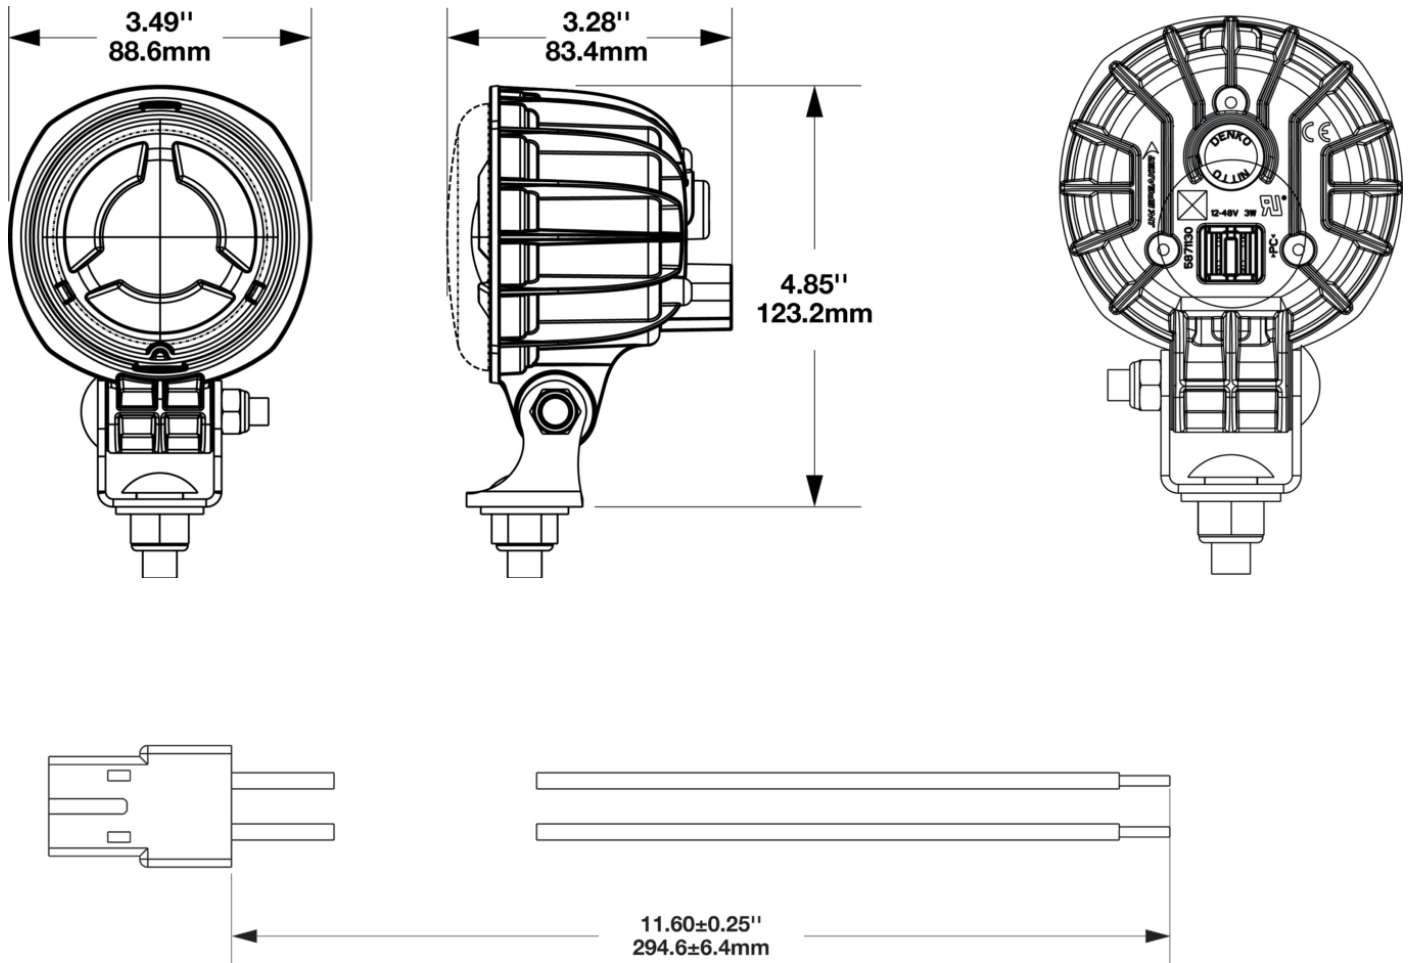

Model 77 Red Spot Safety Light

PRODUCT DIMENSIONS

Print date: 2026-05-13

© 2026 J.W. Speaker Corporation • Germantown, WI U.S.A.
www.jwspeaker.com • speaker@jwspeaker.com • 262.251.6660