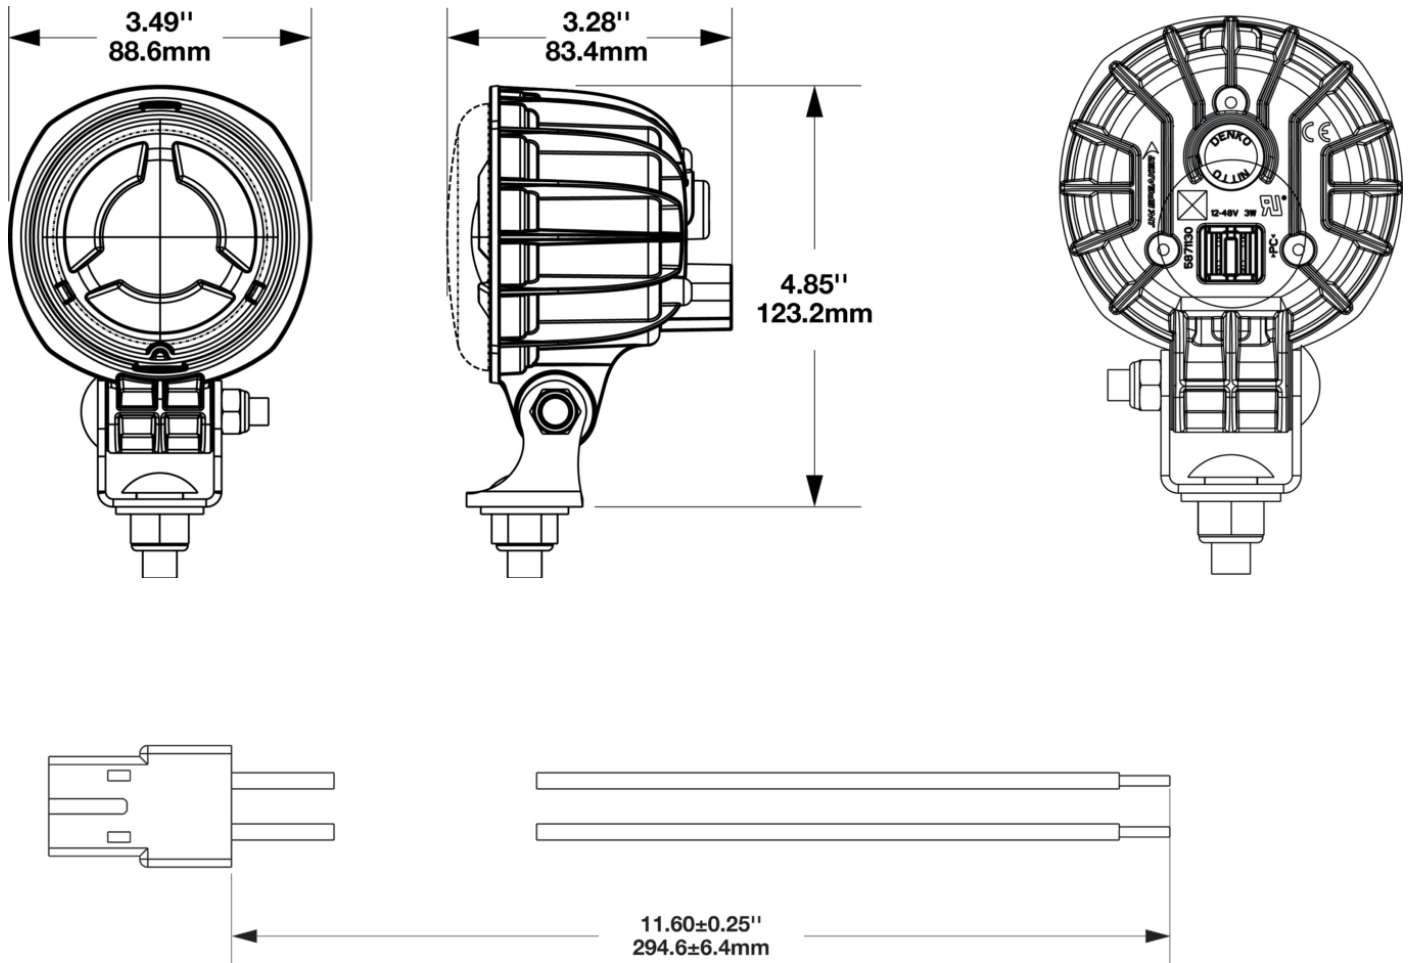

Model 77 Blue Spot Safety Light

PRODUCT DIMENSIONS

Print date: 2026-04-30

© 2026 J.W. Speaker Corporation • Germantown, WI U.S.A.
www.jwspeaker.com • speaker@jwspeaker.com • 262.251.6660