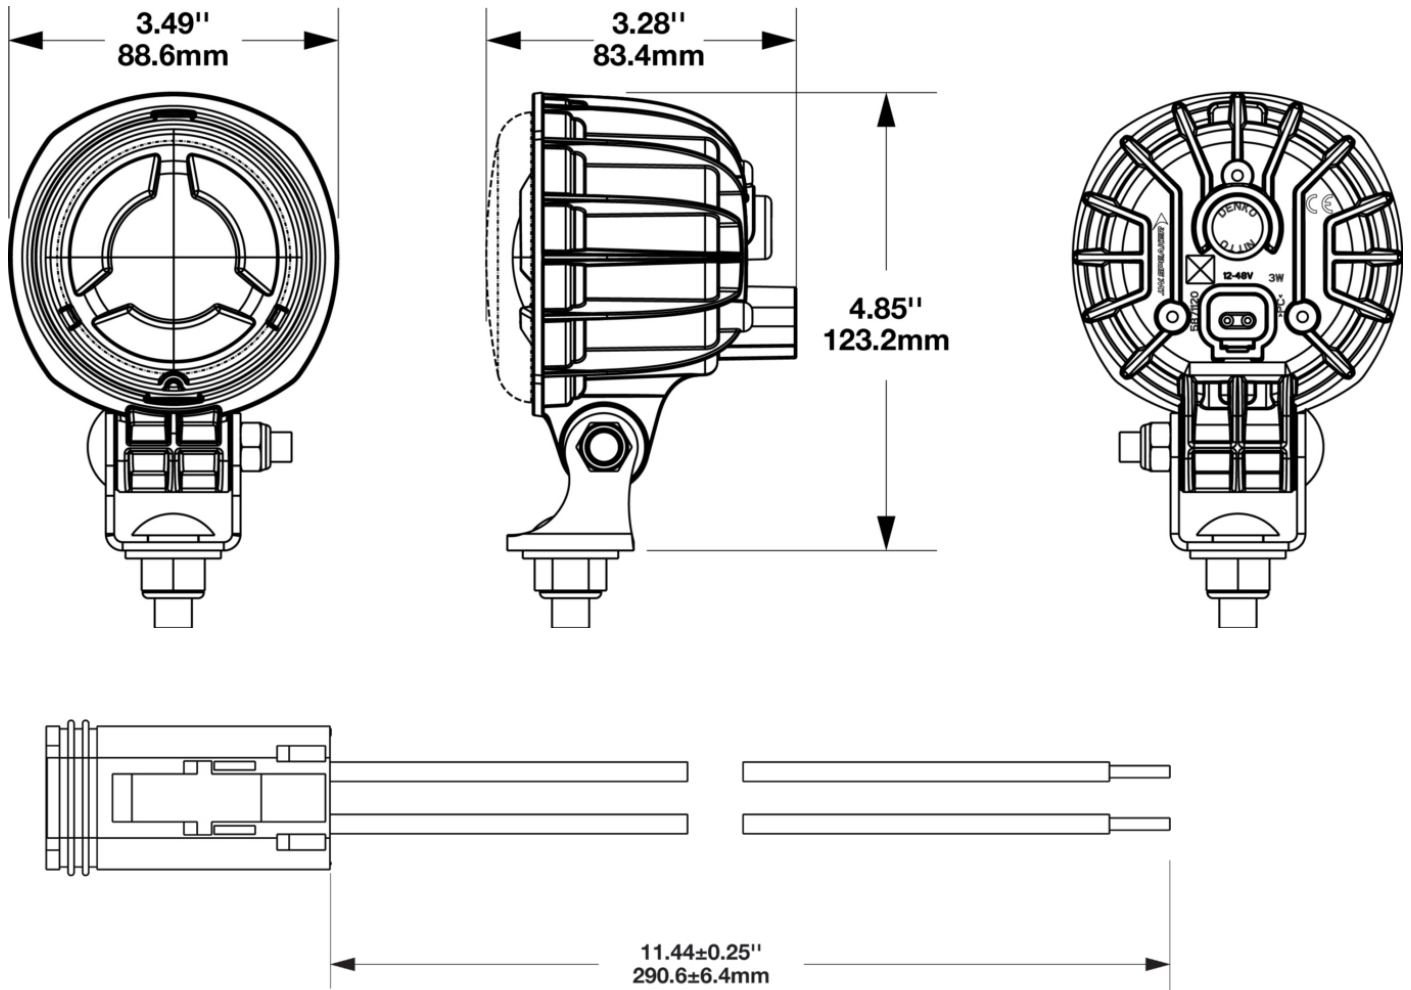

Model 77 Blue Spot Safety Light

PRODUCT DIMENSIONS

Print date: 2026-06-10

© 2026 J.W. Speaker Corporation • Germantown, WI U.S.A.
www.jwspeaker.com • speaker@jwspeaker.com • 262.251.6660