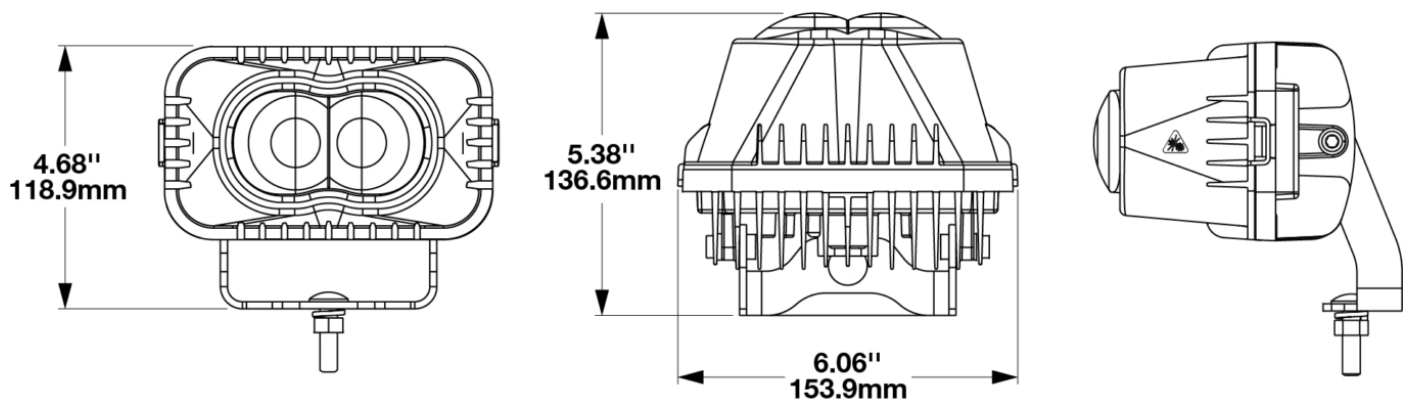

PRODUCT DIMENSIONS

Print date: 2024-11-10

© 2024 J.W. Speaker Corporation • Germantown, WI U.S.A.
www.jwspeaker.com • speaker@jwspeaker.com • 262.251.6660

J.W. SPEAKER
Engineered. Lighting. Solutions.