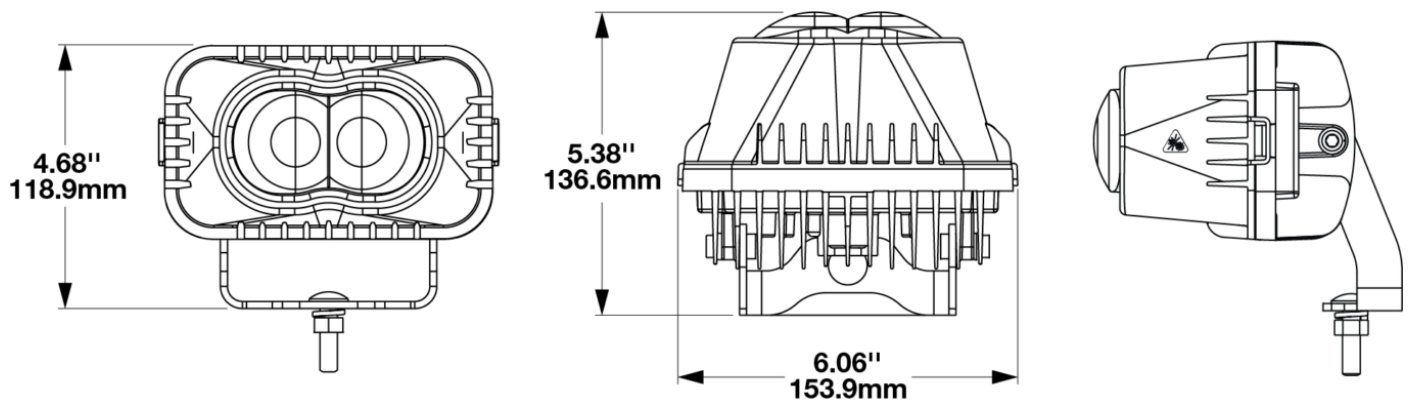

PRODUCT DIMENSIONS

Print date: 2024-11-10

© 2024 J.W. Speaker Corporation • Germantown, WI U.S.A.
www.jwspeaker.com • speaker@jwspeaker.com • 262.251.6660

J.W. SPEAKER
Engineered. Lighting. Solutions.