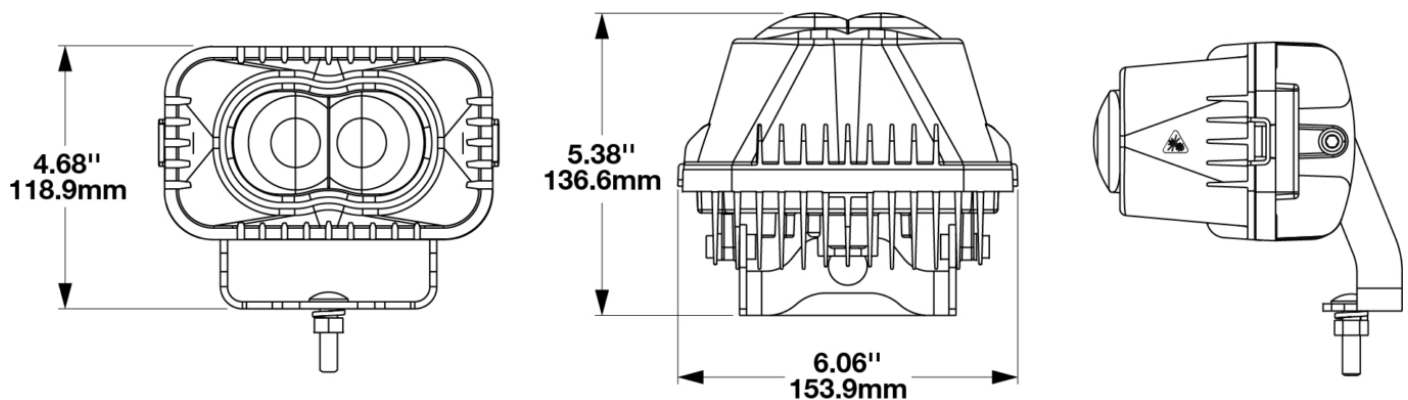

PRODUCT DIMENSIONS

Print date: 2021-09-19

© 2021 J.W. Speaker Corporation • Germantown, WI U.S.A.
www.jwspeaker.com • speaker@jwspeaker.com • 262.251.6660

J.W. SPEAKER
Engineered. Lighting. Solutions.