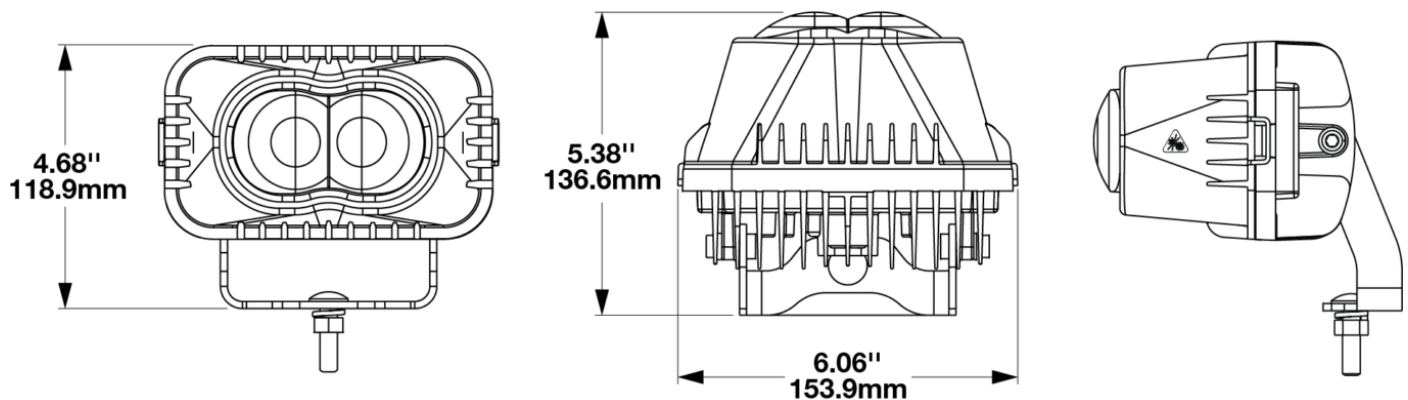

PRODUCT DIMENSIONS

Print date: 2026-05-29

© 2026 J.W. Speaker Corporation • Germantown, WI U.S.A.
www.jwspeaker.com • speaker@jwspeaker.com • 262.251.6660

J.W. SPEAKER
Engineered. Lighting. Solutions.