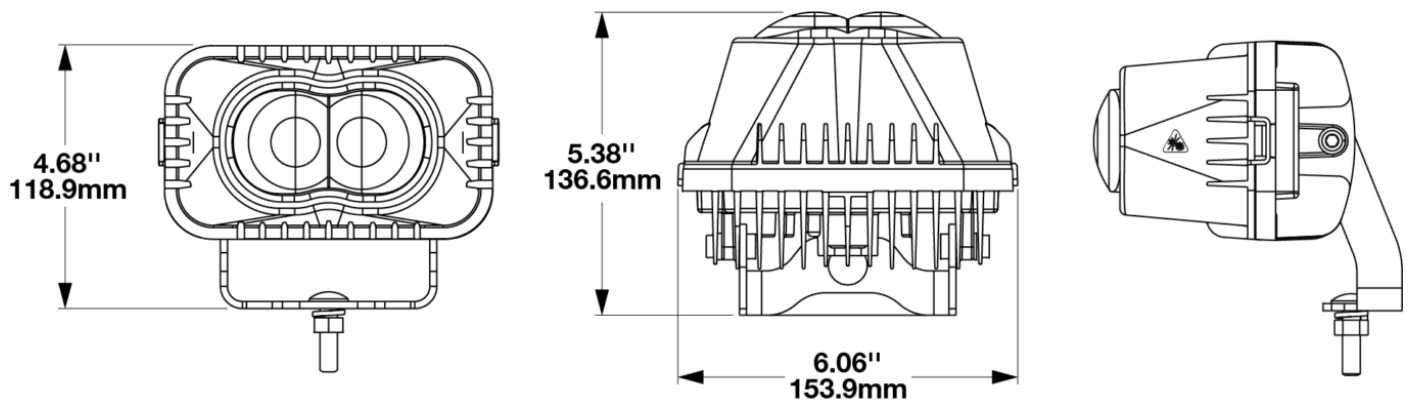

PRODUCT DIMENSIONS

Print date: 2024-11-10

© 2024 J.W. Speaker Corporation • Germantown, WI U.S.A.
www.jwspeaker.com • speaker@jwspeaker.com • 262.251.6660

J.W. SPEAKER
Engineered. Lighting. Solutions.