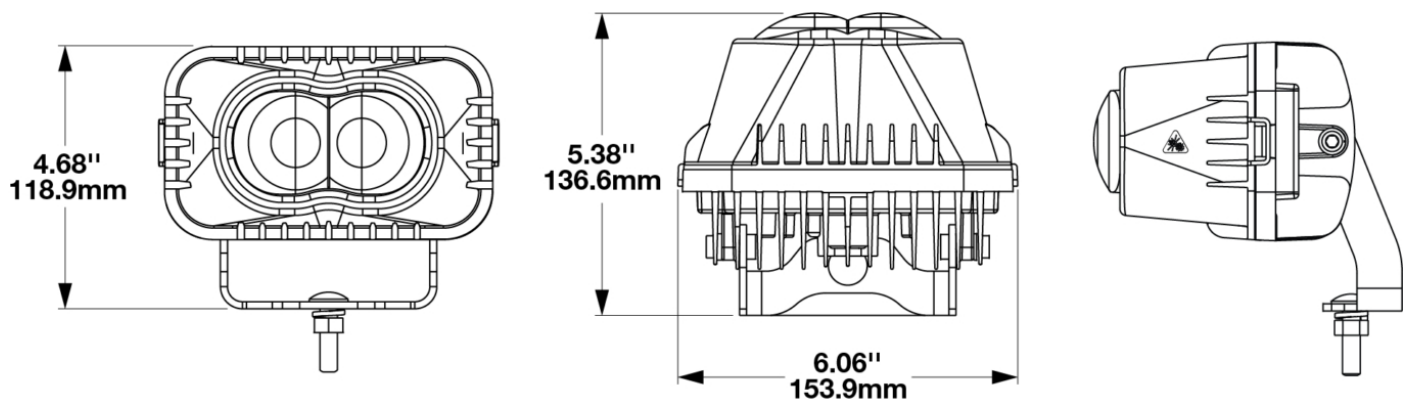

LED Safety Light - Model 560 Warning

Projector Light

PRODUCT INFORMATION

Description	12-72V LED Warning Projector Light
Height	118.92 mm / 4.68 in
Width	153.90 mm / 6.06 in
Depth	136.65 mm / 5.38 in
Shape	Rectangular
Outer Lens Material	Acrylic
Outer Lens Color	Clear
Housing Material	Aluminum
Housing Color	Black
Bezel Color	Black
Mounting Hardware Description	Single Carriage Bolt
Mounting Type	Adjustable Mount
Mating Connector	PE 12110293
Product Weight	1.47 lbs / 0.67 kgs
Shipping Weight	1.77 lbs / 0.8 kgs

PRODUCT DIMENSIONS

Print date: 2021-09-19

© 2021 J.W. Speaker Corporation • Germantown, WI U.S.A.
 www.jwspeaker.com • speaker@jwspeaker.com • 262.251.6660

LED Safety Light - Model 560 Warning

Projector Light

ELECTRICAL SPECIFICATIONS

Input Voltage	12-72V DC
Operating Voltage	10-90V DC
Red Wire	+ Power
White Wire	- Ground
Black Wire	Mode Selection
Current Draw	3.6A @ 12V DC (Mode 0)

PHOTOMETRIC SPECIFICATIONS