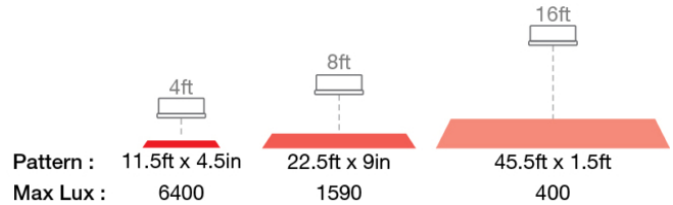

LED Warning and Safety Light - Model 529

PRODUCT INFORMATION

Description	12-24V LED Big Red Stripe Warning and Safety Light
Height	59.50 mm / 2.34 in
Width	473.50 mm / 18.64 in
Depth	54.50 mm / 2.15 in
Shape	Rectangular
Outer Lens Material	Polycarbonate
Outer Lens Color	Clear
Housing Material	Aluminum
Housing Color	Black
Bezel Color	Black
Mounting Hardware Description	(x1) M8-1.25 x 25mm SS Carriage Bolt
Mounting Type	Pedestal
Minimum Operating Temperature	-40 °C / -40 °F
Maximum Operating Temperature	65 °C / 149 °F
Connector or Wiring	Deutsch DT04-3P
Mating Connector	Deutsch DT06-3S
Product Weight	2.85 lbs / 1.29 kgs
Shipping Weight	6.33 lbs / 2.87 kgs
Additional Information	For Flash mode: Both Black and White Wires must be connected to negative (-)

LED Warning and Safety Light - Model 529

PHOTOMETRIC SPECIFICATIONS

Raw Lumen Output	3,350
Effective Lumen Output	886
Candela Output	8,530
Beam Pattern(s)	Warning - Flashing Warning Warning - Keep Out Zone
Flash Rate 1	1 Flash/Second