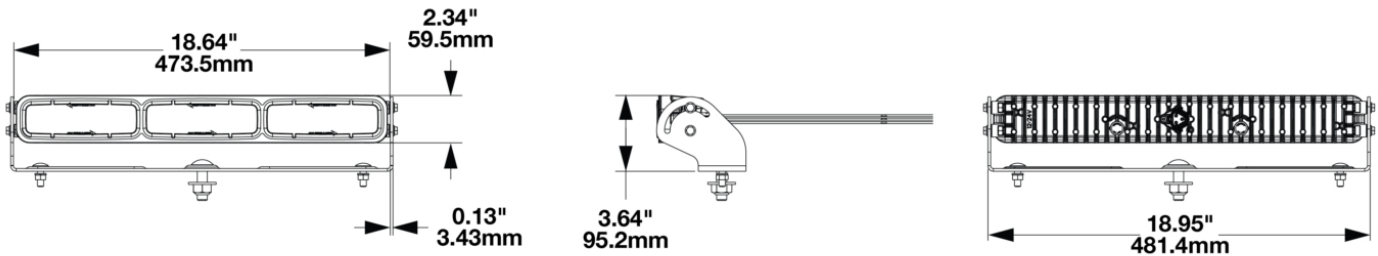

LED Warning and Safety Light - Model 529

PRODUCT INFORMATION

Description	12-24V LED Big Red Stripe Warning and Safety Light
Height	59.50 mm / 2.34 in
Width	473.50 mm / 18.64 in
Depth	54.50 mm / 2.15 in
Shape	Rectangular
Outer Lens Material	Polycarbonate
Outer Lens Color	Clear
Housing Material	Aluminum
Housing Color	Black
Bezel Color	Black
Mounting Hardware Description	(x1) M8-1.25 x 25mm SS Carriage Bolt
Mounting Type	Pedestal
Minimum Operating Temperature	-40 °C / -40 °F
Maximum Operating Temperature	65 °C / 149 °F
Connector or Wiring	Deutsch DT04-3P
Mating Connector	Deutsch DT06-3S
Product Weight	2.85 lbs / 1.29 kgs
Shipping Weight	6.33 lbs / 2.87 kgs
Additional Information	For Flash mode: Both Black and White Wires must be connected to negative (-)

PRODUCT DIMENSIONS

ELECTRICAL SPECIFICATIONS

Input Voltage	12-24V DC
Operating Voltage	9-33V DC
Transient Spike Protection	330V Peak @ 1 HZ-100 Pulses
Yellow Wire	Steady State On
White Wire	Flash 1 Hz
Black Wire	Ground
Current Draw	3.70A @ 12V DC (Keep Out Zone) 3.70A @ 12V DC (Flashing) 2.30A @ 24V DC (Keep Out Zone) 2.30A @ 24V DC (Flashing)

LED Warning and Safety Light - Model 529

PHOTOMETRIC SPECIFICATIONS

Raw Lumen Output	3,350
Effective Lumen Output	886
Candela Output	8,530
Beam Pattern(s)	Warning - Flashing Warning Warning - Keep Out Zone
Flash Rate 1	1 Flash/Second