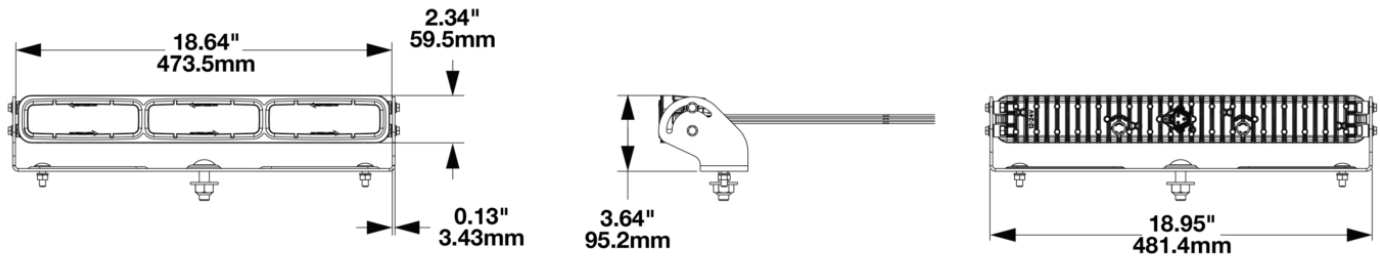

LED Warning and Safety Light - Model 529

PRODUCT INFORMATION

Description	12-24V LED Big Red Stripe Warning and Safety Light
Height	59.50 mm / 2.34 in
Width	473.50 mm / 18.64 in
Depth	54.50 mm / 2.15 in
Shape	Rectangular
Outer Lens Material	Polycarbonate
Outer Lens Color	Clear
Housing Material	Aluminum
Housing Color	Black
Bezel Color	Black
Mounting Hardware Description	(x1) M8-1.25 x 25mm SS Carriage Bolt
Mounting Type	Pedestal
Minimum Operating Temperature	-40 °C / -40 °F
Maximum Operating Temperature	65 °C / 149 °F
Connector or Wiring	Deutsch DT04-3P
Mating Connector	Deutsch DT06-3S
Product Weight	2.85 lbs / 1.29 kgs
Shipping Weight	6.33 lbs / 2.87 kgs
Additional Information	For Flash mode: Both Black and White Wires must be connected to negative (-)

PRODUCT DIMENSIONS

ELECTRICAL SPECIFICATIONS

Input Voltage	12-24V DC
Operating Voltage	9-33V DC
Transient Spike Protection	330V Peak @ 1 HZ-100 Pulses
Yellow Wire	Steady State On
White Wire	Flash 1 Hz
Black Wire	Ground
Current Draw	3.70A @ 12V DC (Keep Out Zone) 3.70A @ 12V DC (Flashing) 2.30A @ 24V DC (Keep Out Zone) 2.30A @ 24V DC (Flashing)

LED Warning and Safety Light - Model 529

PHOTOMETRIC SPECIFICATIONS

Raw Lumen Output	3,350
Effective Lumen Output	886
Candela Output	8,530
Beam Pattern(s)	Warning - Flashing Warning Warning - Keep Out Zone
Flash Rate 1	1 Flash/Second