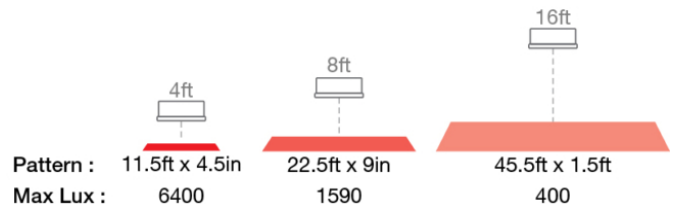

LED Warning and Safety Light - Model 529

PRODUCT INFORMATION

Description	12-24V LED Big Red Stripe Warning and Safety Light
Height	59.50 mm / 2.34 in
Width	473.50 mm / 18.64 in
Depth	54.50 mm / 2.15 in
Shape	Rectangular
Outer Lens Material	Polycarbonate
Outer Lens Color	Clear
Housing Material	Aluminum
Housing Color	Black
Bezel Color	Black
Mounting Hardware Description	(x1) M8-1.25 x 25mm SS Carriage Bolt
Mounting Type	Pedestal
Minimum Operating Temperature	-40 °C / -40 °F
Maximum Operating Temperature	65 °C / 149 °F
Connector or Wiring	Deutsch DT04-3P
Mating Connector	Deutsch DT06-3S
Product Weight	2.85 lbs / 1.29 kgs
Shipping Weight	6.33 lbs / 2.87 kgs
Additional Information	For Flash mode: Both Black and White Wires must be connected to negative (-)

LED Warning and Safety Light - Model 529

PHOTOMETRIC SPECIFICATIONS

Raw Lumen Output	3,350
Effective Lumen Output	886
Candela Output	8,530
Beam Pattern(s)	Warning - Flashing Warning Warning - Keep Out Zone
Flash Rate 1	1 Flash/Second