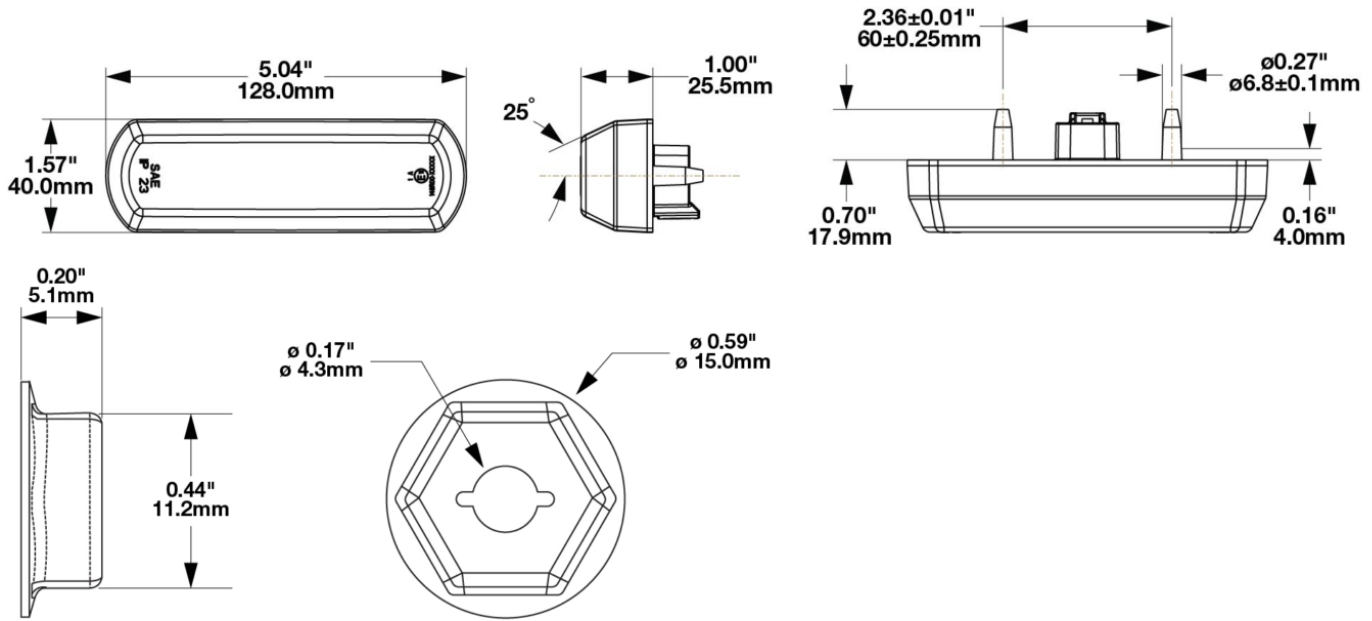

Model 215 LED Front Position & Signal Light

PRODUCT DIMENSIONS

5430452
(Not Included)

ELECTRICAL SPECIFICATIONS

Input Voltage	9-16V DC
Operating Voltage	12V DC
White Wire	Front Position
Yellow Wire	Turn
Black Wire	Ground
Current Draw	0.02A @ 12V DC (Front Position) 0.10A @ 12V DC (Turn)

Print date: 2025-02-08

© 2025 J.W. Speaker Corporation • Germantown, WI U.S.A.
www.jwspeaker.com • speaker@jwspeaker.com • 262.251.6660