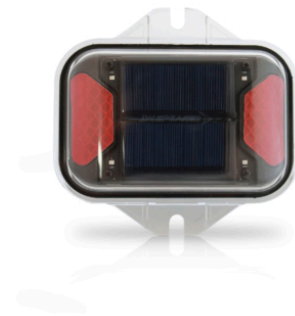

# LED Solar Flasher & Warning Light - Model 210

## PRODUCT INFORMATION

<b>Description</b>	LED Solar Red Flasher w/ Click Bond Mounting Kit
<b>Height</b>	136.00 mm / 5.35 in
<b>Width</b>	147.10 mm / 5.79 in
<b>Depth</b>	21.00 mm / 0.83 in
<b>Shape</b>	Rectangular
<b>Outer Lens Material</b>	Acrylic
<b>Outer Lens Color</b>	Clear
<b>Housing Material</b>	Polycarbonate
<b>Housing Color</b>	Black
<b>Minimum Operating Temperature</b>	-40 °C / -40 °F
<b>Maximum Operating Temperature</b>	65 °C / 149 °F
<b>Connector or Wiring</b>	NA
<b>Mating Connector</b>	NA
<b>Product Weight</b>	0.40 lbs / 0.18 kgs
<b>Shipping Weight</b>	0.80 lbs / 0.36 kgs
<b>Additional Information</b>	Flash sequence operates when there is not the presence of an external light source.