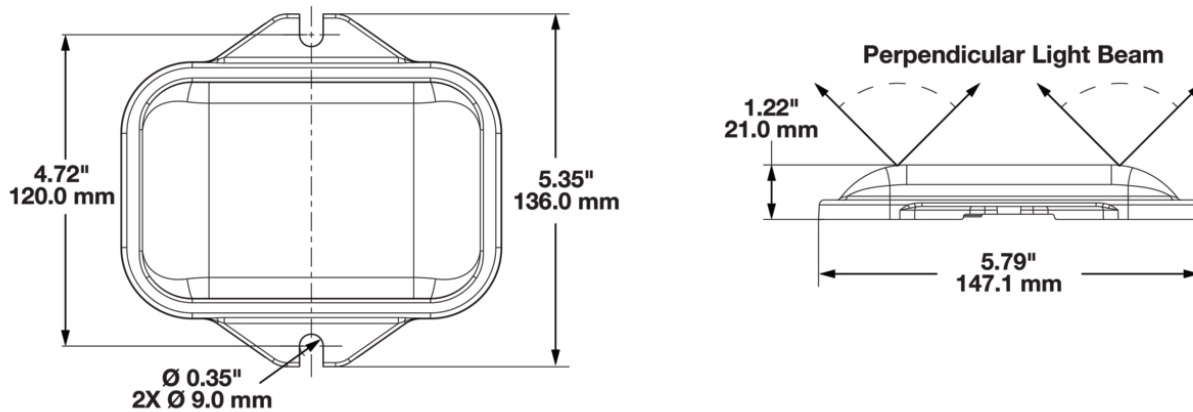

## PRODUCT INFORMATION

<b>Description</b>	LED Solar Red Flasher w/ Click Bond Mounting Kit
<b>Height</b>	136.00 mm / 5.35 in
<b>Width</b>	147.10 mm / 5.79 in
<b>Depth</b>	21.00 mm / 0.83 in
<b>Shape</b>	Rectangular
<b>Outer Lens Material</b>	Acrylic
<b>Outer Lens Color</b>	Clear
<b>Housing Material</b>	Polycarbonate
<b>Housing Color</b>	Black
<b>Minimum Operating Temperature</b>	-40 °C / -40 °F
<b>Maximum Operating Temperature</b>	65 °C / 149 °F
<b>Connector or Wiring</b>	NA
<b>Mating Connector</b>	NA
<b>Product Weight</b>	0.40 lbs / 0.18 kgs
<b>Shipping Weight</b>	0.80 lbs / 0.36 kgs
<b>Additional Information</b>	Flash sequence operates when there is not the presence of an external light source.

## PRODUCT DIMENSIONS