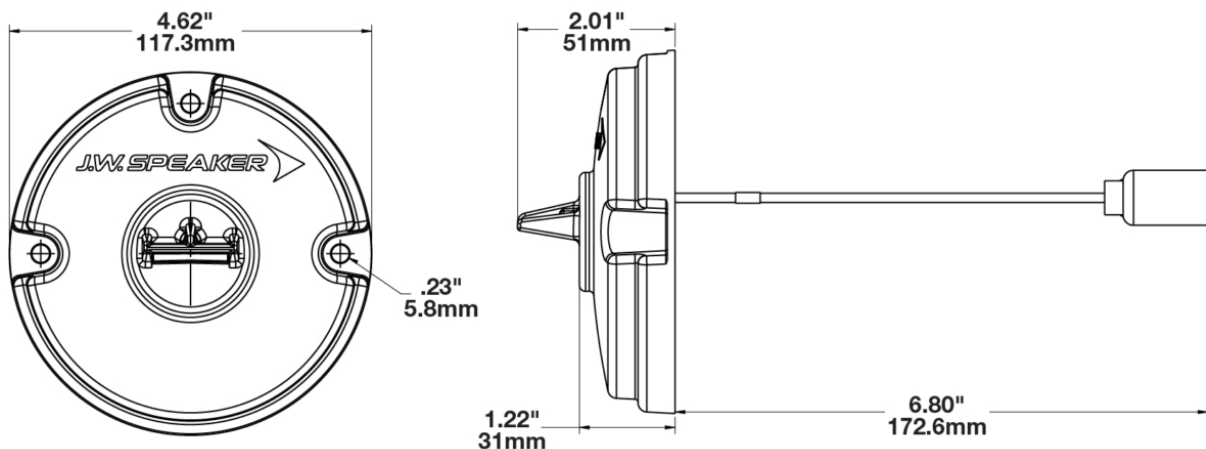

PRODUCT DIMENSIONS

Print date: 2020-10-30

© 2020 J.W. Speaker Corporation • Germantown, WI U.S.A.
www.jwspeaker.com • speaker@jwspeaker.com • 262.251.6660

J.W. SPEAKER
Engineered. Lighting. Solutions.