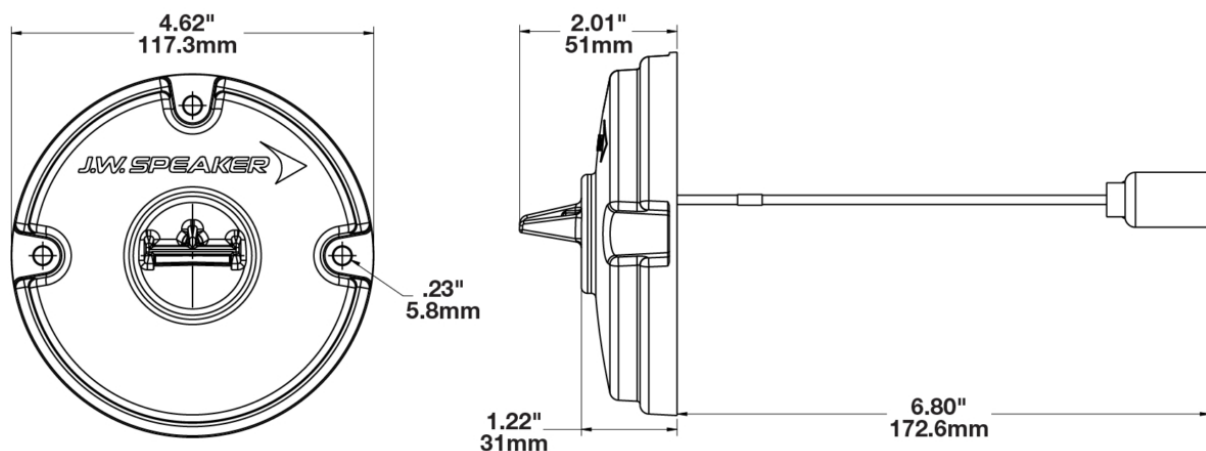

PRODUCT DIMENSIONS

Print date: 2020-11-24

© 2020 J.W. Speaker Corporation • Germantown, WI U.S.A.
www.jwspeaker.com • speaker@jwspeaker.com • 262.251.6660

J.W. SPEAKER
Engineered. Lighting. Solutions.