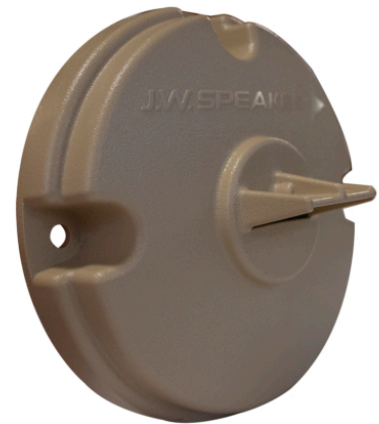

# LED Signal Lights – Military Black Out Lights

## PRODUCT INFORMATION

<b>Description</b>	12-24V 117mm Cyan Blackout Driving Light with Tan Housing - Bulk Qty (24 MIN)
<b>Height</b>	117.30 mm / 4.62 in
<b>Width</b>	117.30 mm / 4.62 in
<b>Depth</b>	51.00 mm / 2.01 in
<b>Shape</b>	Round
<b>Housing Material</b>	Polycarbonate
<b>Housing Color</b>	Tan
<b>Mounting Type</b>	Surface Mount
<b>Product Weight</b>	0.75 lbs / 0.34 kgs
<b>Shipping Weight</b>	7.75 lbs / 3.52 kgs