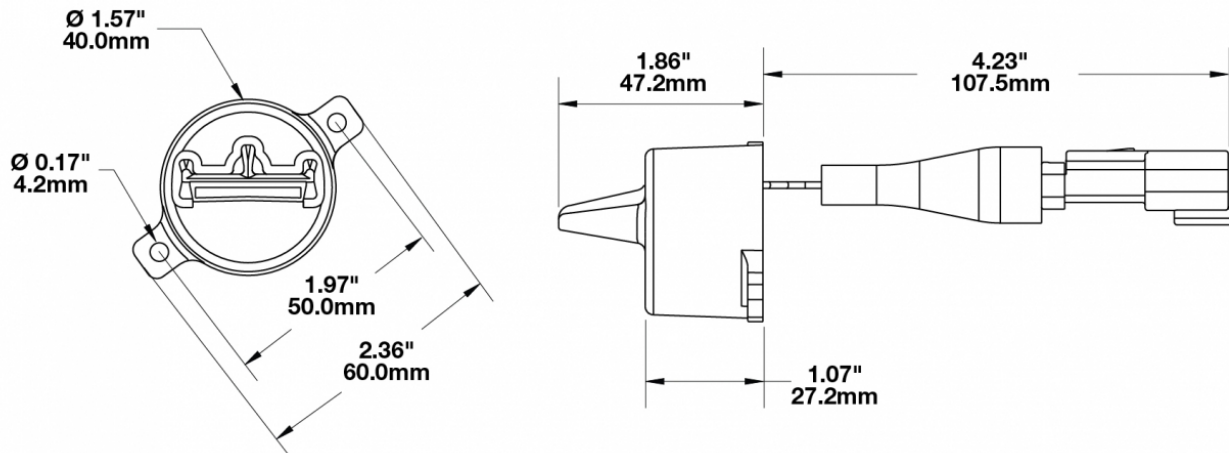

## PRODUCT INFORMATION

<b>Description</b>	24V 60mm Cyan RH Blackout Driving Light - Bulk Qty (18 MIN)
<b>Height</b>	39.88 mm / 1.57 in
<b>Width</b>	59.94 mm / 2.36 in
<b>Depth</b>	47.24 mm / 1.86 in
<b>Shape</b>	Round
<b>Outer Lens Material</b>	Polycarbonate
<b>Outer Lens Color</b>	Clear
<b>Housing Material</b>	Nylon
<b>Housing Color</b>	Black
<b>Mounting Hardware Description</b>	(x2) #6-Screw
<b>Mounting Type</b>	Flange Mount
<b>Minimum Operating Temperature</b>	-40 °C / -40 °F
<b>Maximum Operating Temperature</b>	85 °C / 185 °F
<b>Connector or Wiring</b>	Deutsch DT04-2P
<b>Mating Connector</b>	Deutsch DT06-2S
<b>Product Weight</b>	0.08 lbs / 0.04 kgs
<b>Additional Information</b>	Light color is Cyan. Meets MIL-PRF-32212A Section 3.4 and 3.5.

## PRODUCT DIMENSIONS