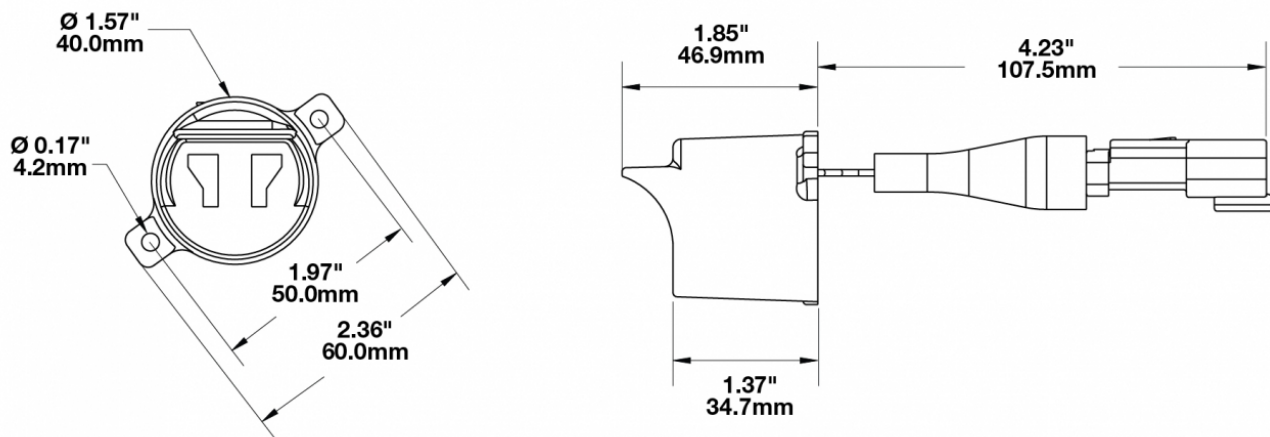

LED Signal Lights – Military Black Out Lights

PRODUCT INFORMATION

Description	24V 60mm Red Rear Blackout Tail Light - Bulk Qty (18 MIN)
Height	39.88 mm / 1.57 in
Width	59.94 mm / 2.36 in
Depth	45.72 mm / 1.8 in
Shape	Round
Outer Lens Material	Polycarbonate
Outer Lens Color	Clear
Housing Material	Nylon
Housing Color	Black
Mounting Hardware Description	(x2) #6-Screw
Mounting Type	Flange Mount
Minimum Operating Temperature	-40 °C / -40 °F
Maximum Operating Temperature	85 °C / 185 °F
Connector or Wiring	Deutsch DT04-4P
Mating Connector	Deutsch DT06-4S
Product Weight	0.09 lbs / 0.04 kgs
Additional Information	Light color is Red. Meets MIL-PRF-32212A Section 3.8.5.

PRODUCT DIMENSIONS

ELECTRICAL SPECIFICATIONS

Input Voltage	24V DC
Operating Voltage	18-32V DC
Black Wire	Ground
Red Wire	Positive
Current Draw	0.025A @ 24V DC

REGULATORY STANDARDS COMPLIANCE

Buy America Standards
IEC IP67