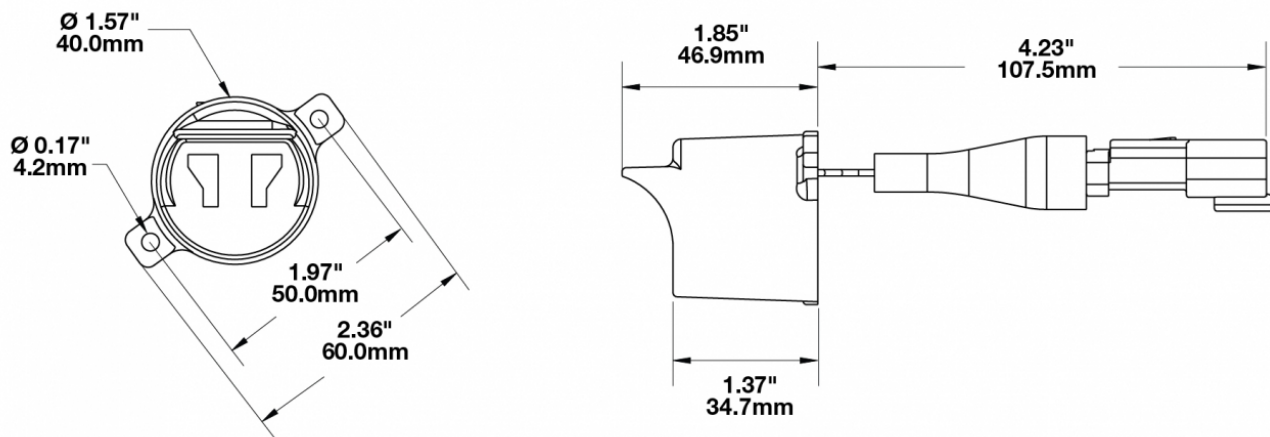

LED Signal Lights – Military Black Out Lights

PRODUCT DIMENSIONS

ELECTRICAL SPECIFICATIONS

Input Voltage	24V DC
Operating Voltage	18-32V DC
Black Wire	Ground
Red Wire	Positive
Current Draw	0.025A @ 24V DC

REGULATORY STANDARDS COMPLIANCE

Buy America Standards
IEC IP67

Eco Friendly

Print date: 2018-11-17

© 2018 J.W. Speaker Corporation • Germantown, WI U.S.A.
www.jwspeaker.com • speaker@jwspeaker.com • 262.251.6660

J.W. SPEAKER
Engineered. Lighting. Solutions.