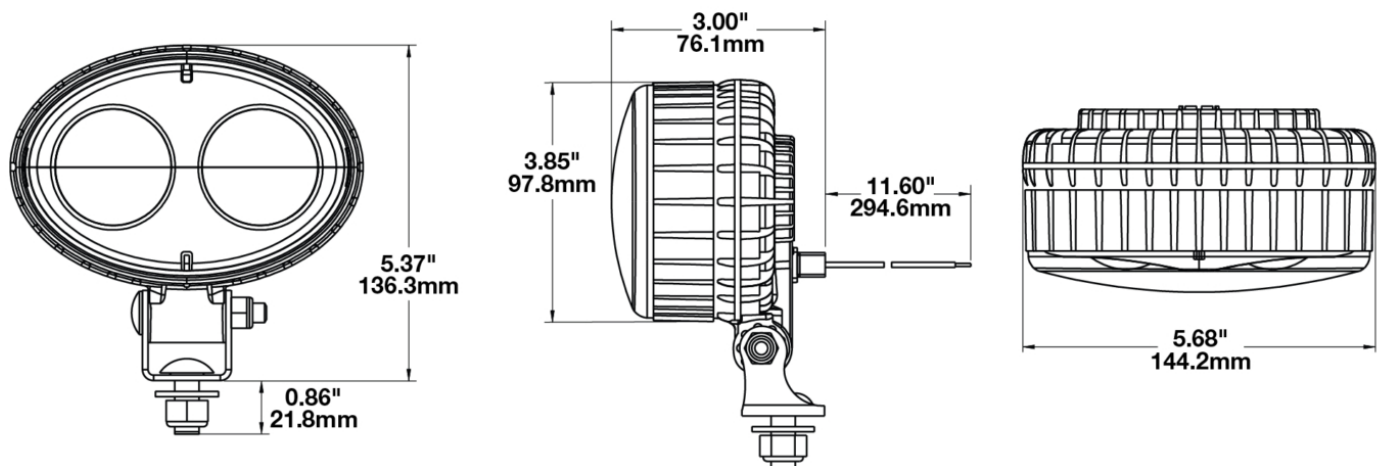

PRODUCT DIMENSIONS

Print date: 2024-11-08

© 2024 J.W. Speaker Corporation • Germantown, WI U.S.A.
www.jwspeaker.com • speaker@jwspeaker.com • 262.251.6660

J.W. SPEAKER
Engineered. Lighting. Solutions.