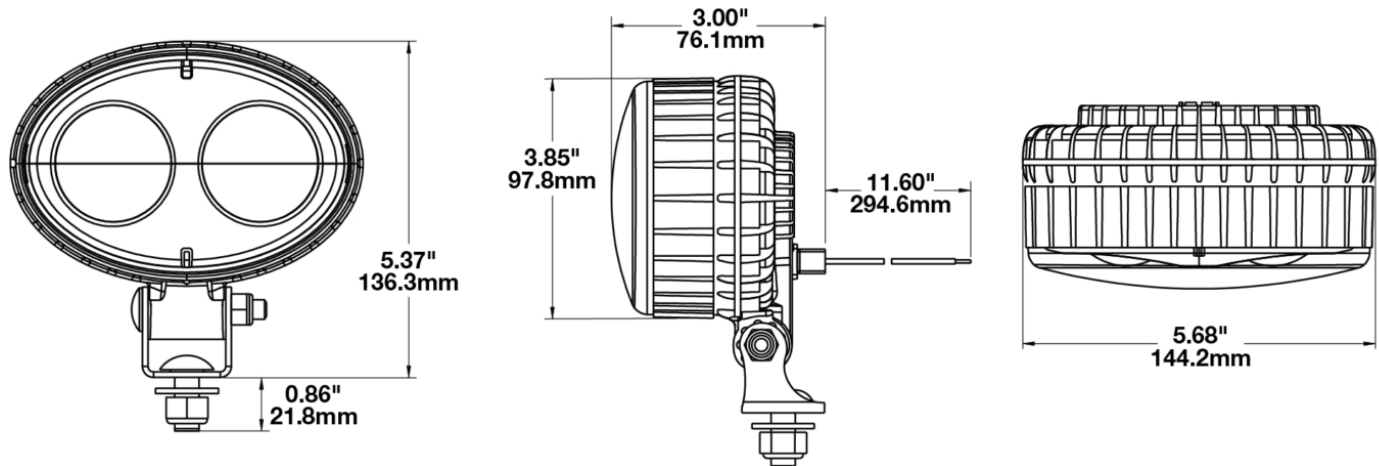

LED Material Handling Safety Light - Model

770 BLU

PRODUCT INFORMATION

Description	12-110V LED Blue Material Handling Safety Light
Height	137.16 mm / 5.4 in
Width	144.27 mm / 5.68 in
Depth	87.88 mm / 3.46 in
Shape	Oval
Outer Lens Material	Polycarbonate
Outer Lens Color	Clear
Housing Material	Polycarbonate
Housing Color	Black
Mounting Hardware Description	(x1) M10-1.5 x 25mm
Mounting Type	Universal Pedestal Mount
Minimum Operating Temperature	-40 °C / -40 °F
Maximum Operating Temperature	65 °C / 149 °F
Connector or Wiring	Integrated
Mating Connector	AMP (#180923)
Product Weight	1.31 lbs / 0.59 kgs
Shipping Weight	10.15 lbs / 4.6 kgs

770 BLU

PRODUCT DIMENSIONS

ELECTRICAL SPECIFICATIONS

Input Voltage	12-110V DC
Operating Voltage	9-120V DC
Red Wire	Positive
Black Wire	Negative
Current Draw	0.50A @ 12V DC 0.12A @ 60V DC 0.08A @ 110V DC

REGULATORY STANDARDS COMPLIANCE