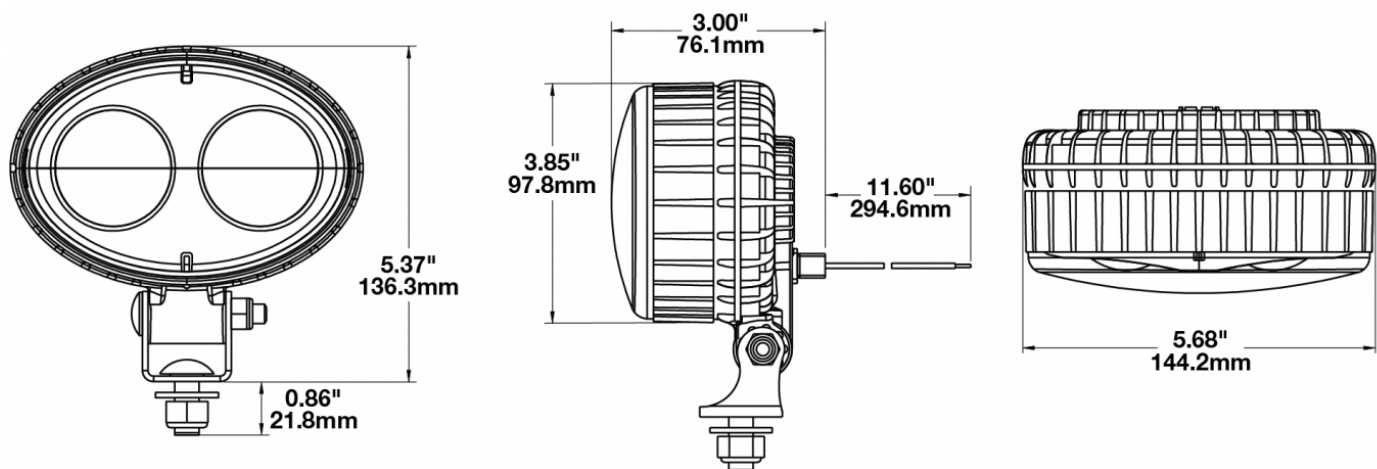

PRODUCT DIMENSIONS

Print date: 2017-11-23

© 2017 J.W. Speaker Corporation • Germantown, WI U.S.A.
www.jwspeaker.com • speaker@jwspeaker.com • 262.251.6660

J.W. SPEAKER
Engineered. Lighting. Solutions.