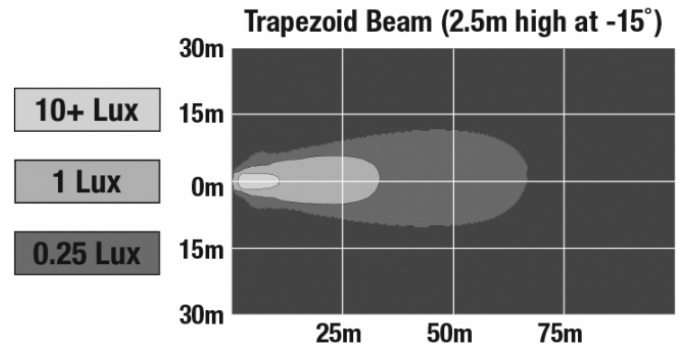

J.W. SPEAKER
Engineered. Lighting. Solutions.

LED Work Light - Model 881 XD

PHOTOMETRIC SPECIFICATIONS

Raw Lumen Output	1,680
Effective Lumen Output	900
Nominal LED Color Temperature	5000 K
Beam Pattern(s)	Forward Lighting - Trapezoid