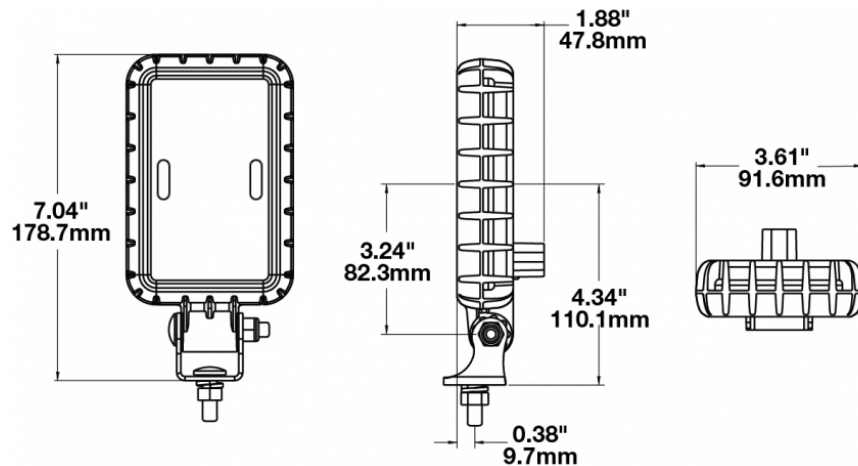

## PRODUCT INFORMATION

---

<b>Description</b>	12-24V LED Work Light with Trapezoid Beam Pattern
<b>Height</b>	178.82 mm / 7.04 in
<b>Width</b>	91.69 mm / 3.61 in
<b>Depth</b>	47.75 mm / 1.88 in
<b>Shape</b>	Rectangular
<b>Outer Lens Material</b>	Polycarbonate
<b>Outer Lens Color</b>	Clear
<b>Housing Material</b>	Polycarbonate
<b>Housing Color</b>	Black
<b>Mounting Hardware Description</b>	(x1) 5/16"-18 x 1.00" Mounting Bolt
<b>Mounting Type</b>	Universal Pedestal Mount
<b>Minimum Operating Temperature</b>	-40 °C / -40 °F
<b>Maximum Operating Temperature</b>	65 °C / 149 °F
<b>Connector or Wiring</b>	Integrated 2-Pin Deutsch Weather-Proof Socket (DT04-2P)
<b>Mating Connector</b>	2-Pin Deutsch Weather-Proof Plug (DT06-2S)
<b>Product Weight</b>	1.16 lbs / 0.53 kgs

## PRODUCT DIMENSIONS