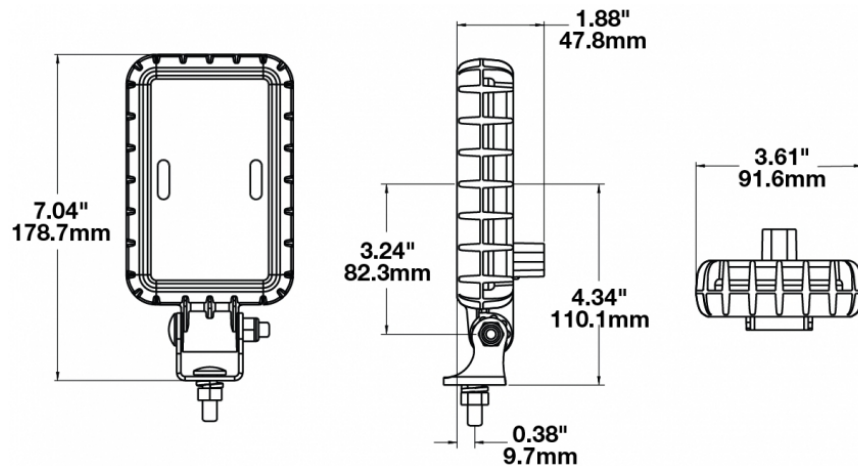

## PRODUCT INFORMATION

<b>Description</b>	12-24V LED Work Light with Trapezoid Beam Pattern
<b>Height</b>	178.82 mm / 7.04 in
<b>Width</b>	91.69 mm / 3.61 in
<b>Depth</b>	47.75 mm / 1.88 in
<b>Shape</b>	Rectangular
<b>Outer Lens Material</b>	Polycarbonate
<b>Outer Lens Color</b>	Clear
<b>Housing Material</b>	Polycarbonate
<b>Housing Color</b>	Black
<b>Mounting Hardware Description</b>	(x1) 5/16"-18 x 1.00" Mounting Bolt
<b>Mounting Type</b>	Universal Pedestal Mount
<b>Minimum Operating Temperature</b>	-40 °C / -40 °F
<b>Maximum Operating Temperature</b>	65 °C / 149 °F
<b>Connector or Wiring</b>	Integrated 2-Pin Deutsch Weather-Proof Socket (DT04-2P)
<b>Mating Connector</b>	2-Pin Deutsch Weather-Proof Plug (DT06-2S)
<b>Product Weight</b>	1.16 lbs / 0.53 kgs

## PRODUCT DIMENSIONS