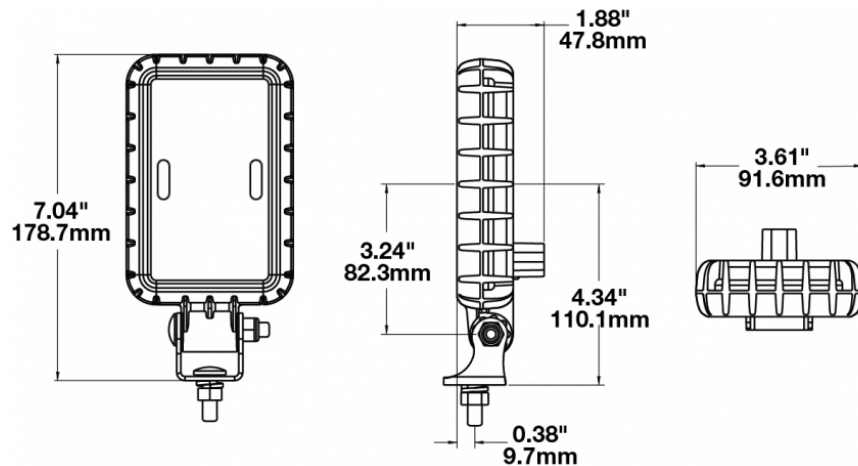

## PRODUCT INFORMATION

<b>Description</b>	12-24V LED Work Light with Trapezoid Beam Pattern
<b>Height</b>	178.82 mm / 7.04 in
<b>Width</b>	91.69 mm / 3.61 in
<b>Depth</b>	47.75 mm / 1.88 in
<b>Shape</b>	Rectangular
<b>Outer Lens Material</b>	Polycarbonate
<b>Outer Lens Color</b>	Clear
<b>Housing Material</b>	Polycarbonate
<b>Housing Color</b>	Black
<b>Mounting Hardware Description</b>	(x1) 5/16"-18 x 1.00" Mounting Bolt
<b>Mounting Type</b>	Universal Pedestal Mount
<b>Minimum Operating Temperature</b>	-40 °C / -40 °F
<b>Maximum Operating Temperature</b>	65 °C / 149 °F
<b>Connector or Wiring</b>	Integrated 2-Pin Deutsch Weather-Proof Socket (DT04-2P)
<b>Mating Connector</b>	2-Pin Deutsch Weather-Proof Plug (DT06-2S)
<b>Product Weight</b>	0.85 lbs / 0.39 kgs
<b>Shipping Weight</b>	1.15 lbs / 0.52 kgs

## PRODUCT DIMENSIONS