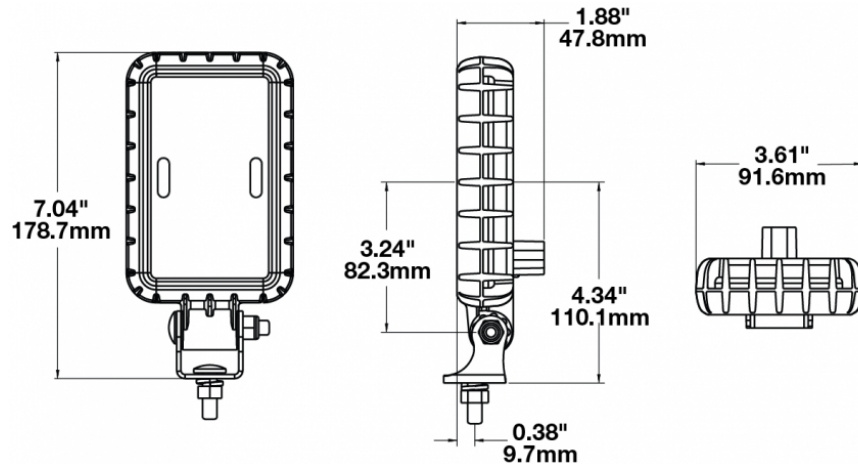

LED Work Light - Model 881 XD

PRODUCT INFORMATION

Description	12-24V LED Work Light with Trapezoid Beam Pattern
Height	178.82 mm / 7.04 in
Width	91.69 mm / 3.61 in
Depth	47.75 mm / 1.88 in
Shape	Rectangular
Outer Lens Material	Polycarbonate
Outer Lens Color	Clear
Housing Material	Polycarbonate
Housing Color	Black
Mounting Hardware Description	(x1) 5/16"-18 x 1.00" Mounting Bolt
Mounting Type	Universal Pedestal Mount
Minimum Operating Temperature	-40 °C / -40 °F
Maximum Operating Temperature	65 °C / 149 °F
Connector or Wiring	Integrated 2-Pin Deutsch Weather-Proof Socket (DT04-2P)
Mating Connector	2-Pin Deutsch Weather-Proof Plug (DT06-2S)
Product Weight	1.16 lbs / 0.53 kgs

PRODUCT DIMENSIONS

ELECTRICAL SPECIFICATIONS

Input Voltage	12-24V DC
Operating Voltage	9-32V DC
Transient Spike Protection	330V Peak @ 1 HZ-100 Pulses
Red Wire	Positive
Black Wire	Negative
Current Draw	1.00A @ 12V DC 0.48A @ 24V DC

J.W. SPEAKER
Engineered. Lighting. Solutions.

LED Work Light - Model 881 XD

PHOTOMETRIC SPECIFICATIONS

Raw Lumen Output	1,680
Effective Lumen Output	900
Nominal LED Color Temperature	5000 K
Beam Pattern(s)	Forward Lighting - Trapezoid