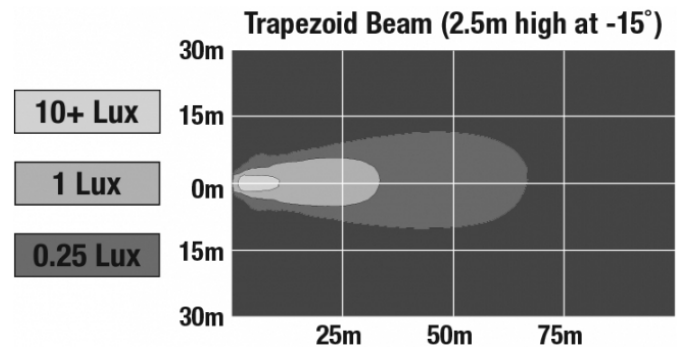

J.W. SPEAKER
Engineered. Lighting. Solutions.

LED Work Light - Model 881 XD

PHOTOMETRIC SPECIFICATIONS

Raw Lumen Output	1,680
Effective Lumen Output	900
Nominal LED Color Temperature	5000 K
Beam Pattern(s)	Forward Lighting - Trapezoid