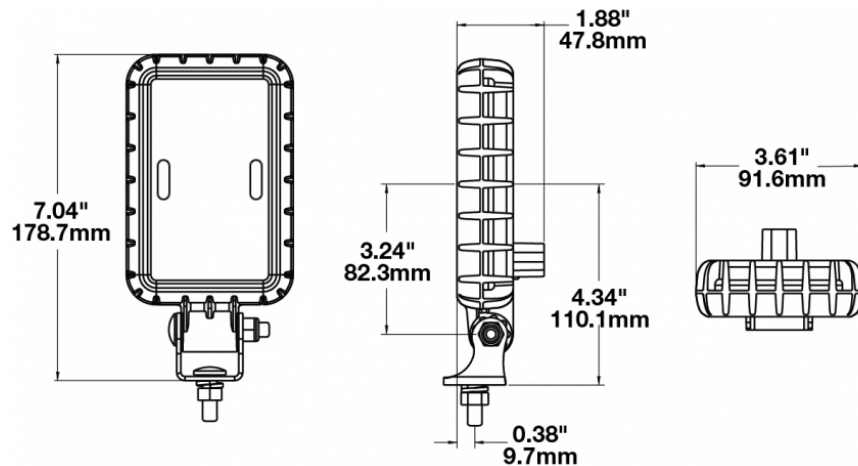

LED Work Light - Model 881 XD

PRODUCT INFORMATION

Description	12-24V LED Work Light with Trapezoid Beam Pattern
Height	178.82 mm / 7.04 in
Width	91.69 mm / 3.61 in
Depth	47.75 mm / 1.88 in
Shape	Rectangular
Outer Lens Material	Polycarbonate
Outer Lens Color	Clear
Housing Material	Polycarbonate
Housing Color	Black
Mounting Hardware Description	(x1) 5/16"-18 x 1.00" Mounting Bolt
Mounting Type	Universal Pedestal Mount
Minimum Operating Temperature	-40 °C / -40 °F
Maximum Operating Temperature	65 °C / 149 °F
Connector or Wiring	Integrated 2-Pin Deutsch Weather-Proof Socket (DT04-2P)
Mating Connector	2-Pin Deutsch Weather-Proof Plug (DT06-2S)
Product Weight	1.16 lbs / 0.53 kgs

PRODUCT DIMENSIONS

ELECTRICAL SPECIFICATIONS

Input Voltage	12-24V DC
Operating Voltage	9-32V DC
Transient Spike Protection	330V Peak @ 1 HZ-100 Pulses
Red Wire	Positive
Black Wire	Negative
Current Draw	1.00A @ 12V DC 0.48A @ 24V DC

J.W. SPEAKER
Engineered. Lighting. Solutions.

LED Work Light - Model 881 XD

PHOTOMETRIC SPECIFICATIONS

Raw Lumen Output	1,680
Effective Lumen Output	900
Nominal LED Color Temperature	5000 K
Beam Pattern(s)	Forward Lighting - Trapezoid