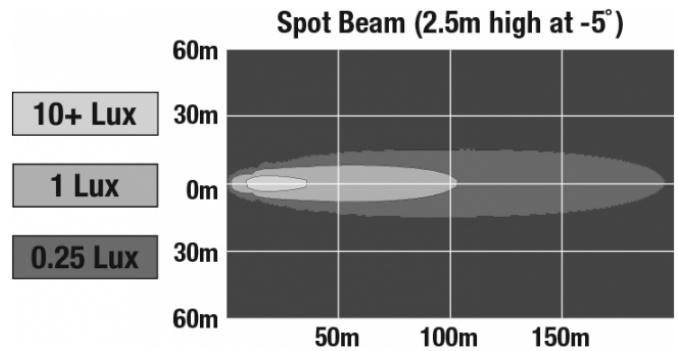

## PRODUCT DIMENSIONS

## PHOTOMETRIC SPECIFICATIONS

<b>Raw Lumen Output</b>	1,680
<b>Effective Lumen Output</b>	900
<b>Nominal LED Color Temperature</b>	5000 K
<b>Beam Pattern(s)</b>	Forward Lighting - Spot