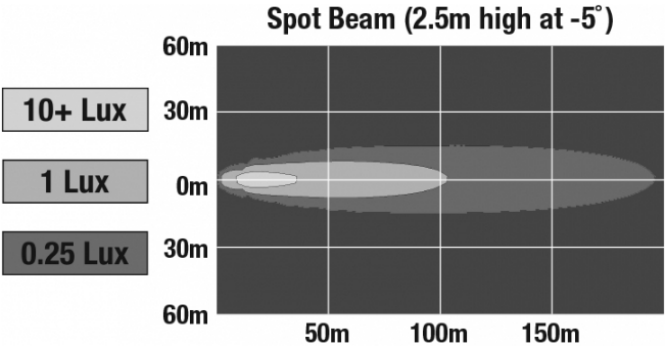

## PRODUCT DIMENSIONS

## PHOTOMETRIC SPECIFICATIONS

**Raw Lumen Output** 1,680  
**Effective Lumen Output** 900  
**Nominal LED Color Temperature** 5000 K  
**Beam Pattern(s)** Forward Lighting - Spot