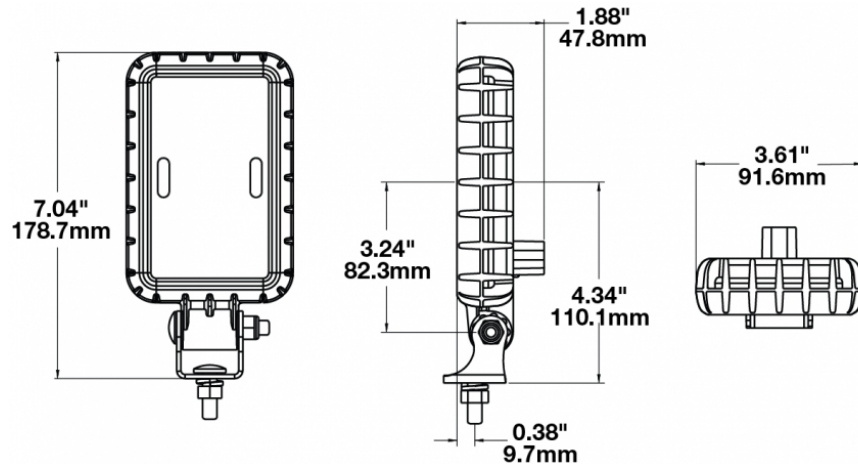

## PRODUCT INFORMATION

<b>Description</b>	12-24V LED Work Light with Spot Beam Pattern
<b>Height</b>	178.82 mm / 7.04 in
<b>Width</b>	91.69 mm / 3.61 in
<b>Depth</b>	47.75 mm / 1.88 in
<b>Shape</b>	Rectangular
<b>Outer Lens Material</b>	Polycarbonate
<b>Outer Lens Color</b>	Clear
<b>Housing Material</b>	Polycarbonate
<b>Housing Color</b>	Black
<b>Mounting Hardware Description</b>	(x1) 5/16"-18 x 1.00" Mounting Bolt
<b>Mounting Type</b>	Universal Pedestal Mount
<b>Minimum Operating Temperature</b>	-40 °C / -40 °F
<b>Maximum Operating Temperature</b>	65 °C / 149 °F
<b>Connector or Wiring</b>	Integrated 2-Pin Deutsch Weather-Proof Socket (DT04-2P)
<b>Mating Connector</b>	2-Pin Deutsch Weather-Proof Plug (DT06-2S)
<b>Product Weight</b>	1.16 lbs / 0.53 kgs

## PRODUCT DIMENSIONS