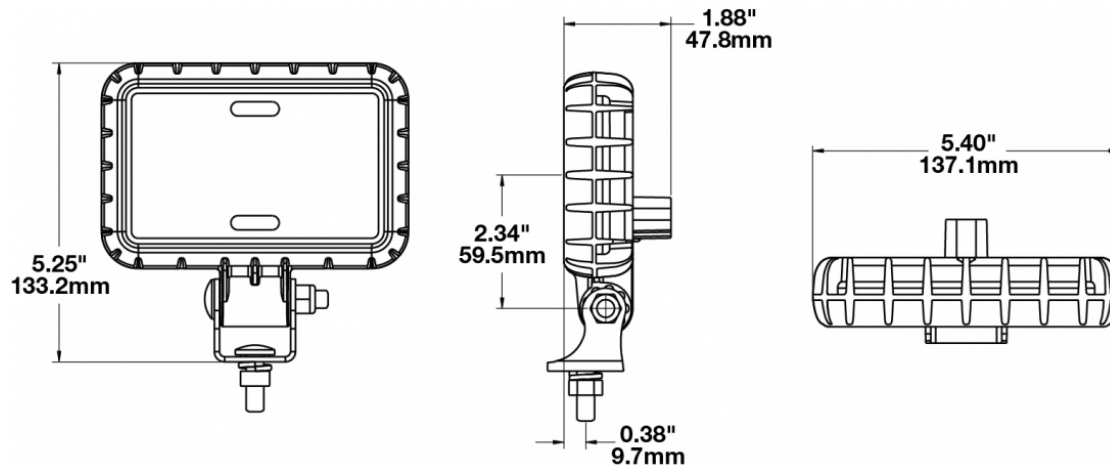

LED Work Light - Model 880 XD

PRODUCT INFORMATION

Description	12-24V LED Work Light with Flood Beam Pattern & On/Off Switch
Height	133.35 mm / 5.25 in
Width	137.16 mm / 5.4 in
Depth	47.75 mm / 1.88 in
Shape	Rectangular
Outer Lens Material	Polycarbonate
Outer Lens Color	Clear
Housing Material	Polycarbonate
Housing Color	Black
Mounting Hardware Description	(x1) 5/16"-18 x 1.00" Mounting Bolt
Mounting Type	Universal Pedestal Mount
Minimum Operating Temperature	-40 °C / -40 °F
Maximum Operating Temperature	65 °C / 149 °F
Connector or Wiring	Integrated 2-Pin Deutsch Weather-Proof Socket (DT04-2P)
Mating Connector	2-Pin Deutsch Weather-Proof Plug (DT06-2S)
Product Weight	0.82 lbs / 0.37 kgs
Shipping Weight	1.16 lbs / 0.53 kgs

PRODUCT DIMENSIONS

ELECTRICAL SPECIFICATIONS

Input Voltage	12-24V DC
Operating Voltage	9-32V DC
Transient Spike Protection	330V Peak @ 1 HZ-100 Pulses
Red Wire	Positive
Black Wire	Negative
Current Draw	1.20A @ 12V DC 0.60A @ 24V DC