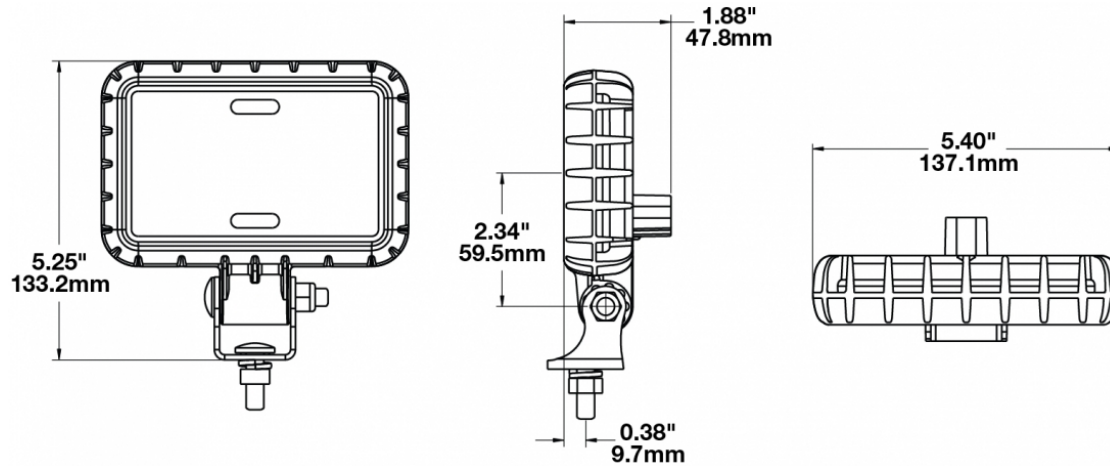

LED Work Light - Model 880 XD

PRODUCT INFORMATION

Description	12-24V LED Work Light with Flood Beam Pattern & On/Off Switch
Height	133.35 mm / 5.25 in
Width	137.16 mm / 5.4 in
Depth	47.75 mm / 1.88 in
Shape	Rectangular
Outer Lens Material	Polycarbonate
Outer Lens Color	Clear
Housing Material	Polycarbonate
Housing Color	Black
Mounting Hardware Description	(x1) 5/16"-18 x 1.00" Mounting Bolt
Mounting Type	Universal Pedestal Mount
Minimum Operating Temperature	-40 °C / -40 °F
Maximum Operating Temperature	65 °C / 149 °F
Connector or Wiring	Integrated 2-Pin Deutsch Weather-Proof Socket (DT04-2P)
Mating Connector	2-Pin Deutsch Weather-Proof Plug (DT06-2S)
Product Weight	1.16 lbs / 0.53 kgs
Shipping Weight	1.16 lbs / 0.53 kgs

PRODUCT DIMENSIONS

ELECTRICAL SPECIFICATIONS

Input Voltage	12-24V DC
Operating Voltage	9-32V DC
Transient Spike Protection	330V Peak @ 1 HZ-100 Pulses
Red Wire	Positive
Black Wire	Negative
Current Draw	1.20A @ 12V DC 0.60A @ 24V DC