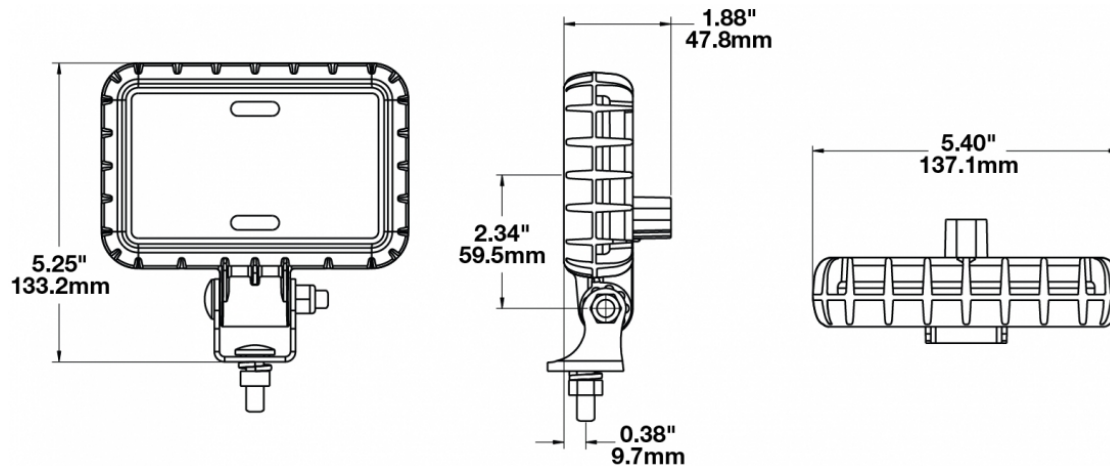

LED Work Light - Model 880 XD

PRODUCT INFORMATION

Description	12-24V LED Work Light with Flood Beam Pattern & On/Off Switch
Height	133.35 mm / 5.25 in
Width	137.16 mm / 5.4 in
Depth	47.75 mm / 1.88 in
Shape	Rectangular
Outer Lens Material	Polycarbonate
Outer Lens Color	Clear
Housing Material	Polycarbonate
Housing Color	Black
Mounting Hardware Description	(x1) 5/16"-18 x 1.00" Mounting Bolt
Mounting Type	Universal Pedestal Mount
Minimum Operating Temperature	-40 °C / -40 °F
Maximum Operating Temperature	65 °C / 149 °F
Connector or Wiring	Integrated 2-Pin Deutsch Weather-Proof Socket (DT04-2P)
Mating Connector	2-Pin Deutsch Weather-Proof Plug (DT06-2S)
Product Weight	0.82 lbs / 0.37 kgs
Shipping Weight	1.16 lbs / 0.53 kgs

PRODUCT DIMENSIONS

ELECTRICAL SPECIFICATIONS

Input Voltage	12-24V DC
Operating Voltage	9-32V DC
Transient Spike Protection	330V Peak @ 1 HZ-100 Pulses
Red Wire	Positive
Black Wire	Negative
Current Draw	1.20A @ 12V DC 0.60A @ 24V DC

J.W. SPEAKER
Engineered. Lighting. Solutions.

LED Work Light - Model 880 XD

PHOTOMETRIC SPECIFICATIONS

Raw Lumen Output	1,680
Effective Lumen Output	700
Nominal LED Color Temperature	5000 K
Beam Pattern(s)	Forward Lighting - Flood (Standard)