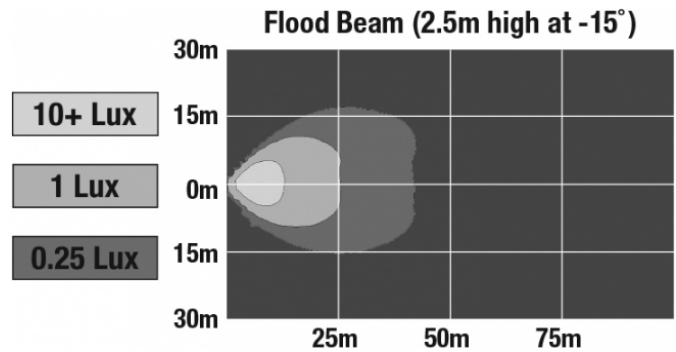

LED Work Lights - Model 880 XD

PRODUCT INFORMATION

Description	12-24V LED Work Light with Flood Beam Pattern & On/Off Switch
Height	133.35 mm / 5.25 in
Width	137.16 mm / 5.4 in
Depth	47.75 mm / 1.88 in
Shape	Rectangular
Outer Lens Material	Polycarbonate
Outer Lens Color	Clear
Housing Material	Polycarbonate
Housing Color	Black
Mounting Hardware Description	(x1) 5/16"-18 x 1.00" Mounting Bolt
Mounting Type	Universal Pedestal Mount
Minimum Operating Temperature	-40 °C / -40 °F
Maximum Operating Temperature	65 °C / 149 °F
Connector or Wiring	Integrated 2-Pin Deutsch Weather-Proof Socket (DT04-2P)
Mating Connector	2-Pin Deutsch Weather-Proof Plug (DT06-2S)
Product Weight	0.82 lbs / 0.37 kgs
Shipping Weight	1.16 lbs / 0.53 kgs

J.W. SPEAKER
Engineered. Lighting. Solutions.

LED Work Lights - Model 880 XD

PHOTOMETRIC SPECIFICATIONS

Raw Lumen Output	1,680
Effective Lumen Output	700
Nominal LED Color Temperature	5000 K
Beam Pattern(s)	Forward Lighting - Flood (Standard)