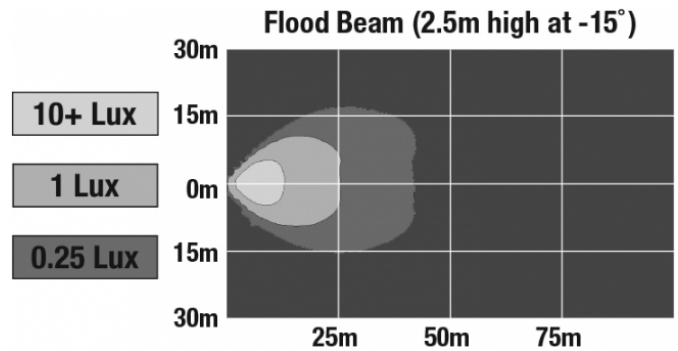

LED Work Light - Model 880 XD

PRODUCT INFORMATION

Description	12-24V LED Work Light with Flood Beam Pattern & On/Off Switch
Height	133.35 mm / 5.25 in
Width	137.16 mm / 5.4 in
Depth	47.75 mm / 1.88 in
Shape	Rectangular
Outer Lens Material	Polycarbonate
Outer Lens Color	Clear
Housing Material	Polycarbonate
Housing Color	Black
Mounting Hardware Description	(x1) 5/16"-18 x 1.00" Mounting Bolt
Mounting Type	Universal Pedestal Mount
Minimum Operating Temperature	-40 °C / -40 °F
Maximum Operating Temperature	65 °C / 149 °F
Connector or Wiring	Integrated 2-Pin Deutsch Weather-Proof Socket (DT04-2P)
Mating Connector	2-Pin Deutsch Weather-Proof Plug (DT06-2S)
Product Weight	1.16 lbs / 0.53 kgs
Shipping Weight	1.16 lbs / 0.53 kgs

J.W. SPEAKER
Engineered. Lighting. Solutions.

LED Work Light - Model 880 XD

PHOTOMETRIC SPECIFICATIONS

Raw Lumen Output	1,680
Effective Lumen Output	700
Nominal LED Color Temperature	5000 K
Beam Pattern(s)	Forward Lighting - Flood (Standard)