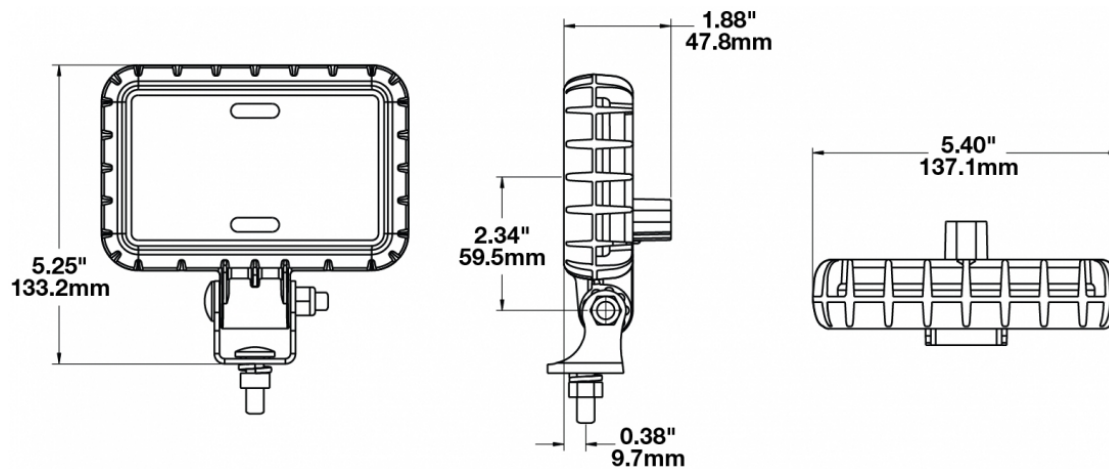

## PRODUCT INFORMATION

---

<b>Description</b>	12-24V LED Work Light with Flood Beam Pattern & On/Off Switch
<b>Height</b>	133.35 mm / 5.25 in
<b>Width</b>	137.16 mm / 5.4 in
<b>Depth</b>	47.75 mm / 1.88 in
<b>Shape</b>	Rectangular
<b>Outer Lens Material</b>	Polycarbonate
<b>Outer Lens Color</b>	Clear
<b>Housing Material</b>	Polycarbonate
<b>Housing Color</b>	Black
<b>Mounting Hardware Description</b>	(x1) 5/16"-18 x 1.00" Mounting Bolt
<b>Mounting Type</b>	Universal Pedestal Mount
<b>Minimum Operating Temperature</b>	-40 °C / -40 °F
<b>Maximum Operating Temperature</b>	65 °C / 149 °F
<b>Connector or Wiring</b>	Integrated 2-Pin Deutsch Weather-Proof Socket (DT04-2P)
<b>Mating Connector</b>	2-Pin Deutsch Weather-Proof Plug (DT06-2S)
<b>Product Weight</b>	0.82 lbs / 0.37 kgs
<b>Shipping Weight</b>	1.16 lbs / 0.53 kgs

## PRODUCT DIMENSIONS