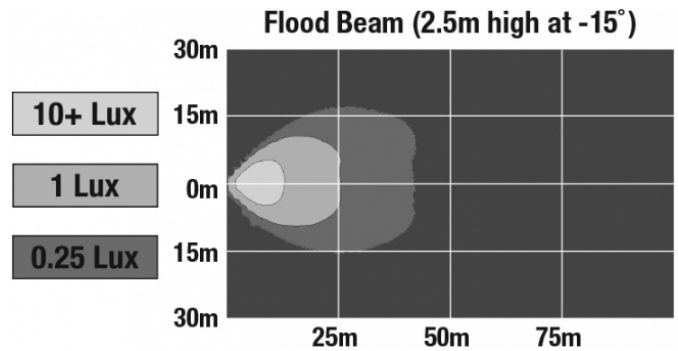

LED Work Light - Model 880 XD

PRODUCT INFORMATION

Description	12-24V LED Work Light with Flood Beam Pattern & On/Off Switch
Height	133.35 mm / 5.25 in
Width	137.16 mm / 5.4 in
Depth	47.75 mm / 1.88 in
Shape	Rectangular
Outer Lens Material	Polycarbonate
Outer Lens Color	Clear
Housing Material	Polycarbonate
Housing Color	Black
Mounting Hardware Description	(x1) 5/16"-18 x 1.00" Mounting Bolt
Mounting Type	Universal Pedestal Mount
Minimum Operating Temperature	-40 °C / -40 °F
Maximum Operating Temperature	65 °C / 149 °F
Connector or Wiring	Integrated 2-Pin Deutsch Weather-Proof Socket (DT04-2P)
Mating Connector	2-Pin Deutsch Weather-Proof Plug (DT06-2S)
Product Weight	0.82 lbs / 0.37 kgs
Shipping Weight	1.16 lbs / 0.53 kgs

J.W. SPEAKER
Engineered. Lighting. Solutions.

LED Work Light - Model 880 XD

PHOTOMETRIC SPECIFICATIONS

Raw Lumen Output	1,680
Effective Lumen Output	700
Nominal LED Color Temperature	5000 K
Beam Pattern(s)	Forward Lighting - Flood (Standard)