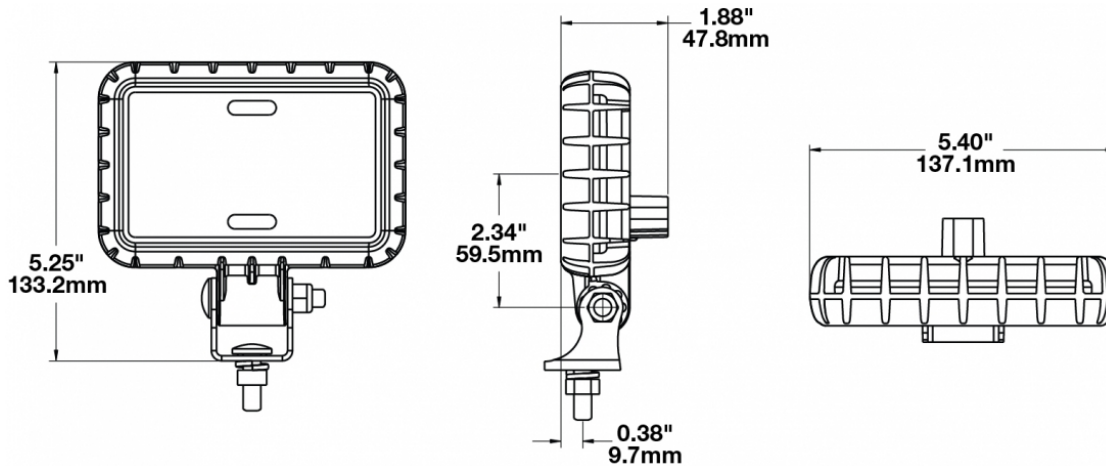

LED Work Lights - Model 880 XD

PRODUCT INFORMATION

Description	12-24V LED Work Light with Flood Beam Pattern & On/Off Switch
Height	133.35 mm / 5.25 in
Width	137.16 mm / 5.4 in
Depth	47.75 mm / 1.88 in
Shape	Rectangular
Outer Lens Material	Polycarbonate
Outer Lens Color	Clear
Housing Material	Polycarbonate
Housing Color	Black
Mounting Hardware Description	(x1) 5/16"-18 x 1.00" Mounting Bolt
Mounting Type	Universal Pedestal Mount
Minimum Operating Temperature	-40 °C / -40 °F
Maximum Operating Temperature	65 °C / 149 °F
Connector or Wiring	Integrated 2-Pin Deutsch Weather-Proof Socket (DT04-2P)
Mating Connector	2-Pin Deutsch Weather-Proof Plug (DT06-2S)
Product Weight	0.82 lbs / 0.37 kgs
Shipping Weight	1.16 lbs / 0.53 kgs

PRODUCT DIMENSIONS

ELECTRICAL SPECIFICATIONS

Input Voltage	12-24V DC
Operating Voltage	9-32V DC
Transient Spike Protection	330V Peak @ 1 HZ-100 Pulses
Red Wire	Positive
Black Wire	Negative
Current Draw	1.20A @ 12V DC 0.60A @ 24V DC