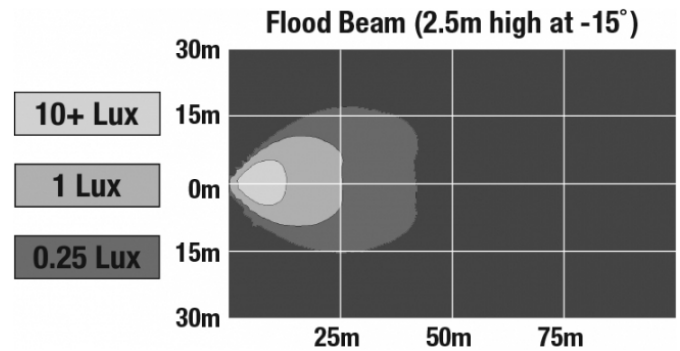

LED Work Light - Model 880 XD

PRODUCT INFORMATION

Description	12-24V LED Work Light with Flood Beam Pattern & On/Off Switch
Height	133.35 mm / 5.25 in
Width	137.16 mm / 5.4 in
Depth	47.75 mm / 1.88 in
Shape	Rectangular
Outer Lens Material	Polycarbonate
Outer Lens Color	Clear
Housing Material	Polycarbonate
Housing Color	Black
Mounting Hardware Description	(x1) 5/16"-18 x 1.00" Mounting Bolt
Mounting Type	Universal Pedestal Mount
Minimum Operating Temperature	-40 °C / -40 °F
Maximum Operating Temperature	65 °C / 149 °F
Connector or Wiring	Integrated 2-Pin Deutsch Weather-Proof Socket (DT04-2P)
Mating Connector	2-Pin Deutsch Weather-Proof Plug (DT06-2S)
Product Weight	0.82 lbs / 0.37 kgs
Shipping Weight	1.16 lbs / 0.53 kgs

J.W. SPEAKER
Engineered. Lighting. Solutions.

LED Work Light - Model 880 XD

PHOTOMETRIC SPECIFICATIONS

Raw Lumen Output	1,680
Effective Lumen Output	700
Nominal LED Color Temperature	5000 K
Beam Pattern(s)	Forward Lighting - Flood (Standard)