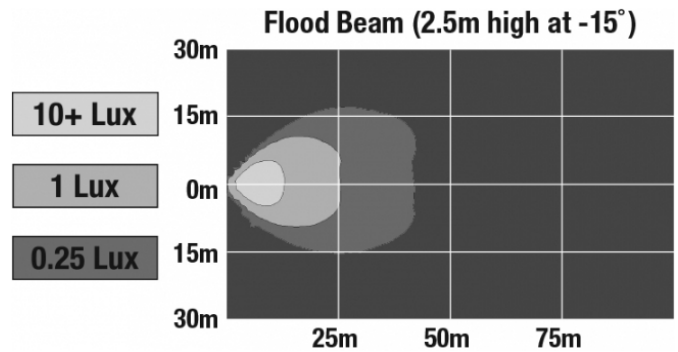

J.W. SPEAKER
Engineered. Lighting. Solutions.

LED Work Lights - Model 880 XD

PHOTOMETRIC SPECIFICATIONS

Raw Lumen Output	1,680
Effective Lumen Output	700
Nominal LED Color Temperature	5000 K
Beam Pattern(s)	Forward Lighting - Flood (Standard)