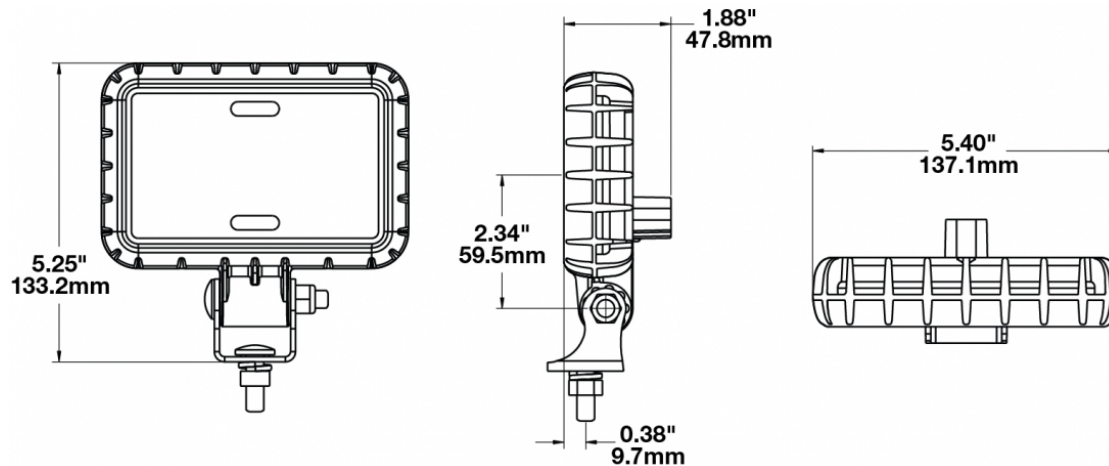

LED Work Light - Model 880 XD

PRODUCT INFORMATION

Description	12-24V LED Work Light with Flood Beam Pattern & On/Off Switch
Height	133.35 mm / 5.25 in
Width	137.16 mm / 5.4 in
Depth	47.75 mm / 1.88 in
Shape	Rectangular
Outer Lens Material	Polycarbonate
Outer Lens Color	Clear
Housing Material	Polycarbonate
Housing Color	Black
Mounting Hardware Description	(x1) 5/16"-18 x 1.00" Mounting Bolt
Mounting Type	Universal Pedestal Mount
Minimum Operating Temperature	-40 °C / -40 °F
Maximum Operating Temperature	65 °C / 149 °F
Connector or Wiring	Integrated 2-Pin Deutsch Weather-Proof Socket (DT04-2P)
Mating Connector	2-Pin Deutsch Weather-Proof Plug (DT06-2S)
Product Weight	1.16 lbs / 0.53 kgs
Shipping Weight	1.16 lbs / 0.53 kgs

PRODUCT DIMENSIONS

ELECTRICAL SPECIFICATIONS

Input Voltage	12-24V DC
Operating Voltage	9-32V DC
Transient Spike Protection	330V Peak @ 1 HZ-100 Pulses
Red Wire	Positive
Black Wire	Negative
Current Draw	1.20A @ 12V DC 0.60A @ 24V DC

J.W. SPEAKER
Engineered. Lighting. Solutions.

LED Work Light - Model 880 XD

PHOTOMETRIC SPECIFICATIONS

Raw Lumen Output	1,680
Effective Lumen Output	700
Nominal LED Color Temperature	5000 K
Beam Pattern(s)	Forward Lighting - Flood (Standard)