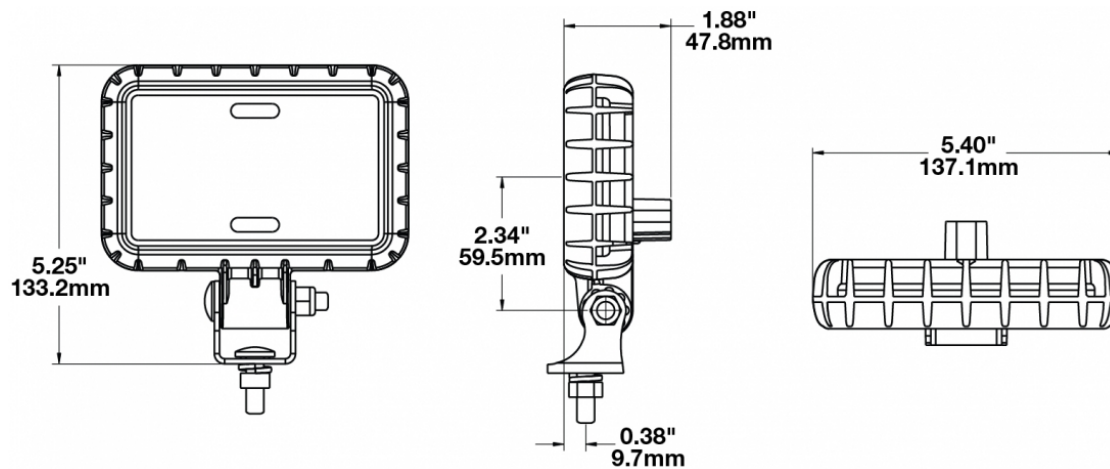

LED Work Lights - Model 880 XD

PRODUCT INFORMATION

Description	12-24V LED Work Light with Trapezoid Beam Pattern & On/Off Switch
Height	133.35 mm / 5.25 in
Width	137.16 mm / 5.4 in
Depth	47.75 mm / 1.88 in
Shape	Rectangular
Outer Lens Material	Polycarbonate
Outer Lens Color	Clear
Housing Material	Polycarbonate
Housing Color	Black
Mounting Hardware Description	(x1) 5/16"-18 x 1.00" Mounting Bolt
Mounting Type	Universal Pedestal Mount
Minimum Operating Temperature	-40 °C / -40 °F
Maximum Operating Temperature	65 °C / 149 °F
Connector or Wiring	Integrated 2-Pin Deutsch Weather-Proof Socket (DT04-2P)
Mating Connector	2-Pin Deutsch Weather-Proof Plug (DT06-2S)
Product Weight	0.82 lbs / 0.37 kgs
Shipping Weight	2.16 lbs / 0.98 kgs

PRODUCT DIMENSIONS

ELECTRICAL SPECIFICATIONS

Input Voltage	12-24V DC
Operating Voltage	9-32V DC
Transient Spike Protection	330V Peak @ 1 HZ-100 Pulses
Red Wire	Positive
Black Wire	Negative
Current Draw	1.20A @ 12V DC 0.60A @ 24V DC