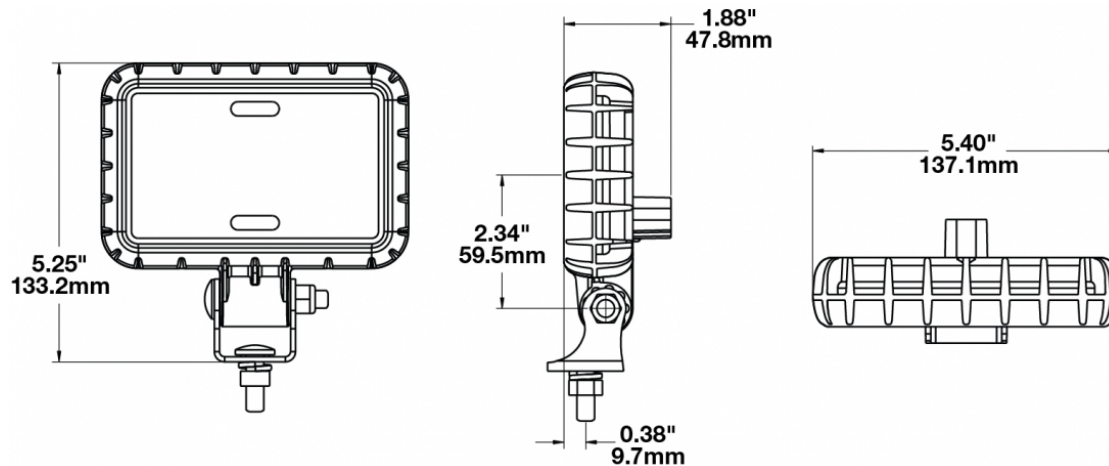

## PRODUCT INFORMATION

<b>Description</b>	12-24V LED Work Light with Trapezoid Beam Pattern & On/Off Switch
<b>Height</b>	133.35 mm / 5.25 in
<b>Width</b>	137.16 mm / 5.4 in
<b>Depth</b>	47.75 mm / 1.88 in
<b>Shape</b>	Rectangular
<b>Outer Lens Material</b>	Polycarbonate
<b>Outer Lens Color</b>	Clear
<b>Housing Material</b>	Polycarbonate
<b>Housing Color</b>	Black
<b>Mounting Hardware Description</b>	(x1) 5/16"-18 x 1.00" Mounting Bolt
<b>Mounting Type</b>	Universal Pedestal Mount
<b>Minimum Operating Temperature</b>	-40 °C / -40 °F
<b>Maximum Operating Temperature</b>	65 °C / 149 °F
<b>Connector or Wiring</b>	Integrated 2-Pin Deutsch Weather-Proof Socket (DT04-2P)
<b>Mating Connector</b>	2-Pin Deutsch Weather-Proof Plug (DT06-2S)
<b>Product Weight</b>	1.16 lbs / 0.53 kgs
<b>Shipping Weight</b>	2.16 lbs / 0.98 kgs

## PRODUCT DIMENSIONS