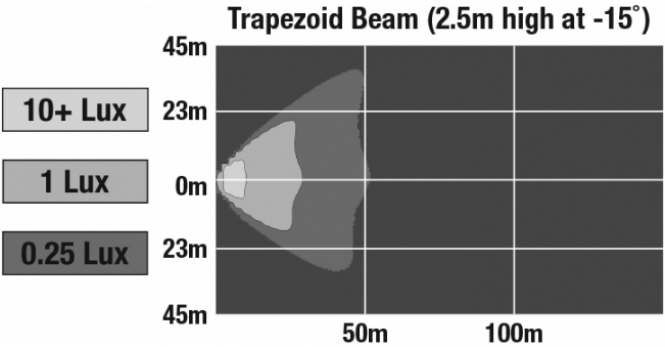

J.W. SPEAKER
Engineered. Lighting. Solutions.

LED Work Light - Model 880 XD

PHOTOMETRIC SPECIFICATIONS

Raw Lumen Output 1,680
Effective Lumen Output 700
Nominal LED Color Temperature 5000 K
Beam Pattern(s) Forward Lighting - Trapezoid