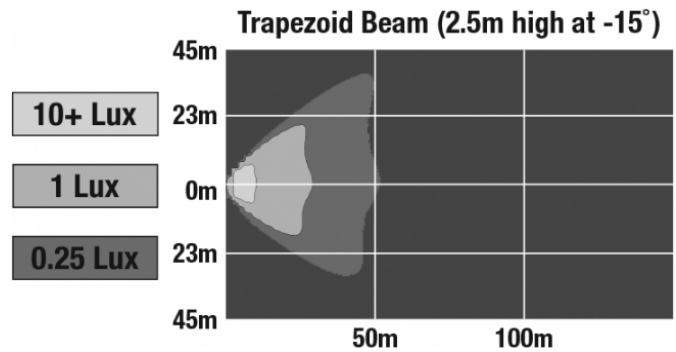

J.W. SPEAKER
Engineered. Lighting. Solutions.

LED Work Lights - Model 880 XD

PHOTOMETRIC SPECIFICATIONS

Raw Lumen Output	1,680
Effective Lumen Output	700
Nominal LED Color Temperature	5000 K
Beam Pattern(s)	Forward Lighting - Trapezoid