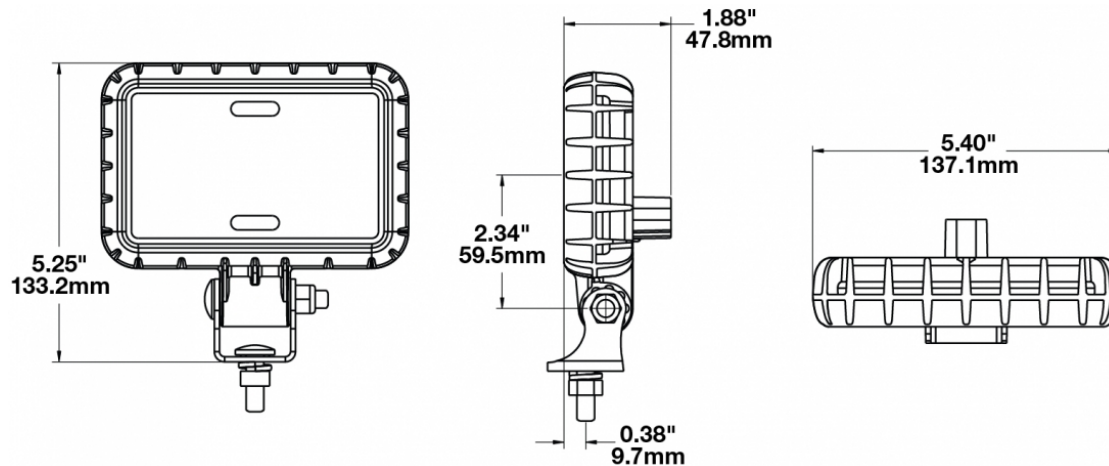

LED Work Light - Model 880 XD

PRODUCT INFORMATION

Description	12-24V LED Work Light with Trapezoid Beam Pattern & On/Off Switch
Height	133.35 mm / 5.25 in
Width	137.16 mm / 5.4 in
Depth	47.75 mm / 1.88 in
Shape	Rectangular
Outer Lens Material	Polycarbonate
Outer Lens Color	Clear
Housing Material	Polycarbonate
Housing Color	Black
Mounting Hardware Description	(x1) 5/16"-18 x 1.00" Mounting Bolt
Mounting Type	Universal Pedestal Mount
Minimum Operating Temperature	-40 °C / -40 °F
Maximum Operating Temperature	65 °C / 149 °F
Connector or Wiring	Integrated 2-Pin Deutsch Weather-Proof Socket (DT04-2P)
Mating Connector	2-Pin Deutsch Weather-Proof Plug (DT06-2S)
Product Weight	0.82 lbs / 0.37 kgs
Shipping Weight	2.16 lbs / 0.98 kgs

PRODUCT DIMENSIONS

ELECTRICAL SPECIFICATIONS

Input Voltage	12-24V DC
Operating Voltage	9-32V DC
Transient Spike Protection	330V Peak @ 1 HZ-100 Pulses
Red Wire	Positive
Black Wire	Negative
Current Draw	1.20A @ 12V DC 0.60A @ 24V DC