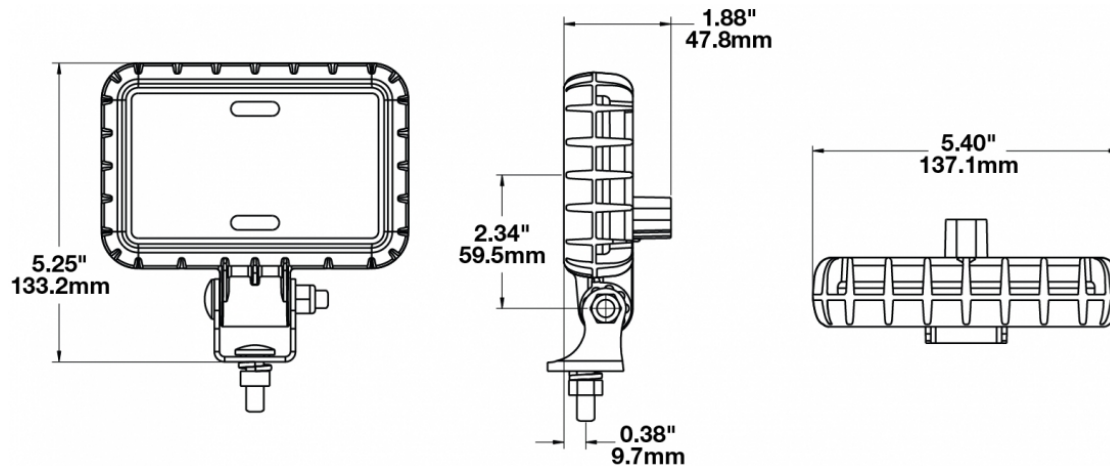

LED Work Light - Model 880 XD

PRODUCT INFORMATION

Description	12-24V LED Work Light with Trapezoid Beam Pattern & On/Off Switch
Height	133.35 mm / 5.25 in
Width	137.16 mm / 5.4 in
Depth	47.75 mm / 1.88 in
Shape	Rectangular
Outer Lens Material	Polycarbonate
Outer Lens Color	Clear
Housing Material	Polycarbonate
Housing Color	Black
Mounting Hardware Description	(x1) 5/16"-18 x 1.00" Mounting Bolt
Mounting Type	Universal Pedestal Mount
Minimum Operating Temperature	-40 °C / -40 °F
Maximum Operating Temperature	65 °C / 149 °F
Connector or Wiring	Integrated 2-Pin Deutsch Weather-Proof Socket (DT04-2P)
Mating Connector	2-Pin Deutsch Weather-Proof Plug (DT06-2S)
Product Weight	1.16 lbs / 0.53 kgs
Shipping Weight	2.16 lbs / 0.98 kgs

PRODUCT DIMENSIONS

ELECTRICAL SPECIFICATIONS

Input Voltage	12-24V DC
Operating Voltage	9-32V DC
Transient Spike Protection	330V Peak @ 1 HZ-100 Pulses
Red Wire	Positive
Black Wire	Negative
Current Draw	1.20A @ 12V DC 0.60A @ 24V DC

J.W. SPEAKER
Engineered. Lighting. Solutions.

LED Work Light - Model 880 XD

PHOTOMETRIC SPECIFICATIONS

Raw Lumen Output 1,680
Effective Lumen Output 700
Nominal LED Color Temperature 5000 K
Beam Pattern(s) Forward Lighting - Trapezoid