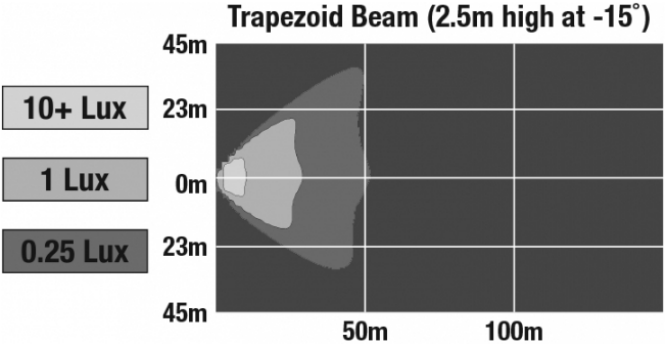

J.W. SPEAKER
Engineered. Lighting. Solutions.

LED Work Light - Model 880 XD

PHOTOMETRIC SPECIFICATIONS

Raw Lumen Output 1,680
Effective Lumen Output 700
Nominal LED Color Temperature 5000 K
Beam Pattern(s) Forward Lighting - Trapezoid