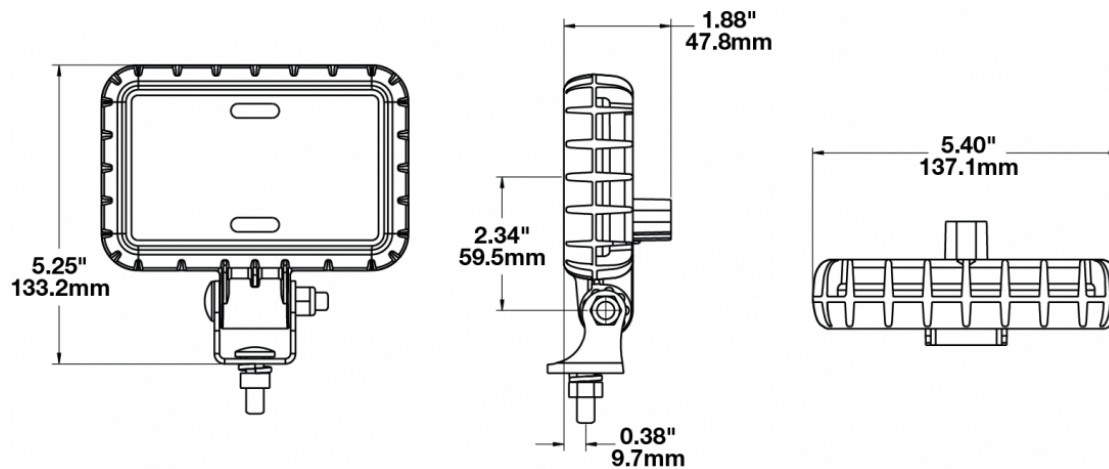

LED Work Lights - Model 880 XD

PRODUCT INFORMATION

Description	12-24V LED Work Light with Trapezoid Beam Pattern & On/Off Switch
Height	133.35 mm / 5.25 in
Width	137.16 mm / 5.4 in
Depth	47.75 mm / 1.88 in
Shape	Rectangular
Outer Lens Material	Polycarbonate
Outer Lens Color	Clear
Housing Material	Polycarbonate
Housing Color	Black
Mounting Hardware Description	(x1) 5/16"-18 x 1.00" Mounting Bolt
Mounting Type	Universal Pedestal Mount
Minimum Operating Temperature	-40 °C / -40 °F
Maximum Operating Temperature	65 °C / 149 °F
Connector or Wiring	Integrated 2-Pin Deutsch Weather-Proof Socket (DT04-2P)
Mating Connector	2-Pin Deutsch Weather-Proof Plug (DT06-2S)
Product Weight	0.82 lbs / 0.37 kgs
Shipping Weight	2.16 lbs / 0.98 kgs

PRODUCT DIMENSIONS

ELECTRICAL SPECIFICATIONS

Input Voltage	12-24V DC
Operating Voltage	9-32V DC
Transient Spike Protection	330V Peak @ 1 HZ-100 Pulses
Red Wire	Positive
Black Wire	Negative
Current Draw	1.20A @ 12V DC 0.60A @ 24V DC