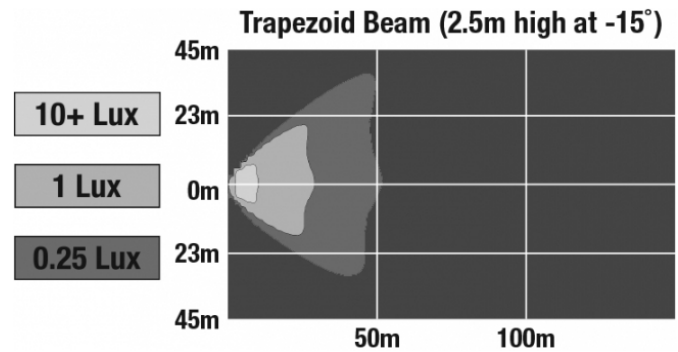

J.W. SPEAKER
Engineered. Lighting. Solutions.

LED Work Lights - Model 880 XD

PHOTOMETRIC SPECIFICATIONS

Raw Lumen Output	1,680
Effective Lumen Output	700
Nominal LED Color Temperature	5000 K
Beam Pattern(s)	Forward Lighting - Trapezoid