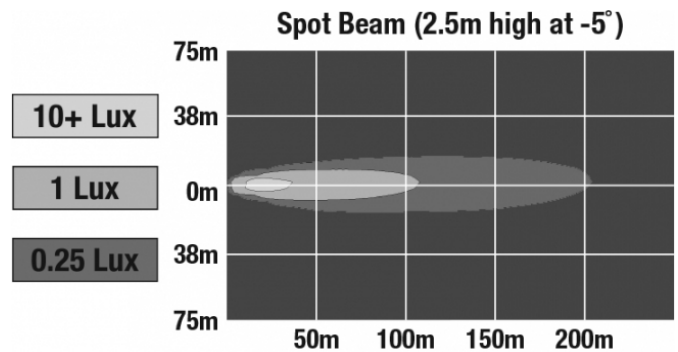

J.W. SPEAKER
Engineered. Lighting. Solutions.

LED Work Lights - Model 880 XD

PHOTOMETRIC SPECIFICATIONS

Raw Lumen Output	1,680
Effective Lumen Output	700
Nominal LED Color Temperature	5000 K
Beam Pattern(s)	Forward Lighting - Spot