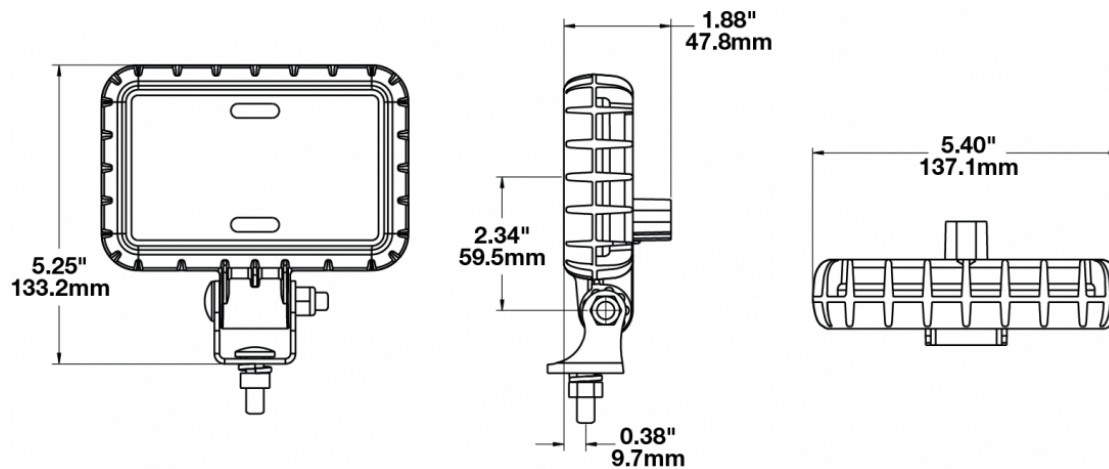

LED Work Lights - Model 880 XD

PRODUCT INFORMATION

| | |
|--------------------------------------|--------------------------------------------------------------|
| Description | 12-24V LED Work Light with Spot Beam Pattern & On/Off Switch |
| Height | 133.35 mm / 5.25 in |
| Width | 137.16 mm / 5.4 in |
| Depth | 47.75 mm / 1.88 in |
| Shape | Rectangular |
| Outer Lens Material | Polycarbonate |
| Outer Lens Color | Clear |
| Housing Material | Polycarbonate |
| Housing Color | Black |
| Mounting Hardware Description | (x1) 5/16"-18 x 1.00" Mounting Bolt |
| Mounting Type | Universal Pedestal Mount |
| Minimum Operating Temperature | -40 °C / -40 °F |
| Maximum Operating Temperature | 65 °C / 149 °F |
| Connector or Wiring | Integrated 2-Pin Deutsch Weather-Proof Socket (DT04-2P) |
| Mating Connector | 2-Pin Deutsch Weather-Proof Plug (DT06-2S) |
| Product Weight | 0.82 lbs / 0.37 kgs |
| Shipping Weight | 1.16 lbs / 0.53 kgs |

PRODUCT DIMENSIONS

ELECTRICAL SPECIFICATIONS

| | |
|-----------------------------------|----------------------------------|
| Input Voltage | 12-24V DC |
| Operating Voltage | 9-32V DC |
| Transient Spike Protection | 330V Peak @ 1 HZ-100 Pulses |
| Red Wire | Positive |
| Black Wire | Negative |
| Current Draw | 1.20A @ 12V DC 0.60A @ 24V DC |