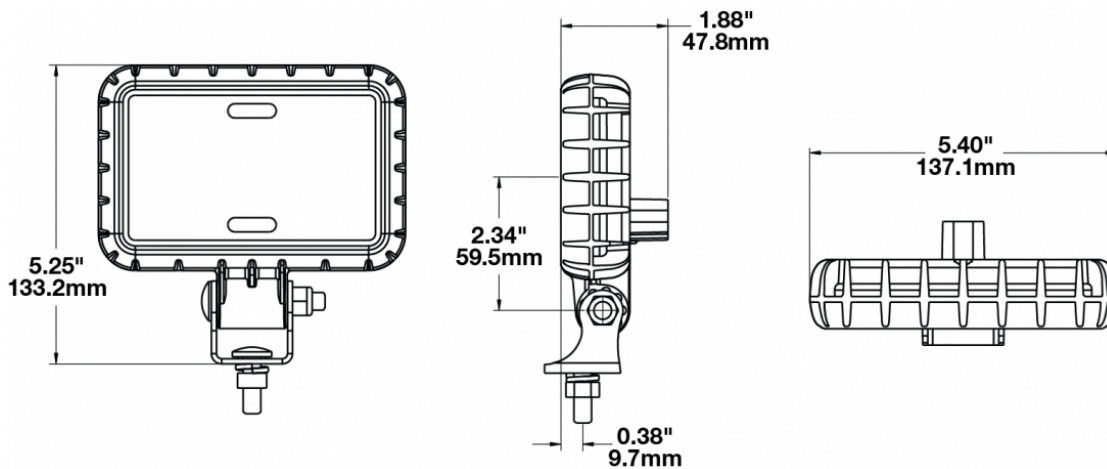

## PRODUCT INFORMATION

---

<b>Description</b>	12-24V LED Work Light with Spot Beam Pattern & On/Off Switch
<b>Height</b>	133.35 mm / 5.25 in
<b>Width</b>	137.16 mm / 5.4 in
<b>Depth</b>	47.75 mm / 1.88 in
<b>Shape</b>	Rectangular
<b>Outer Lens Material</b>	Polycarbonate
<b>Outer Lens Color</b>	Clear
<b>Housing Material</b>	Polycarbonate
<b>Housing Color</b>	Black
<b>Mounting Hardware Description</b>	(x1) 5/16"-18 x 1.00" Mounting Bolt
<b>Mounting Type</b>	Universal Pedestal Mount
<b>Minimum Operating Temperature</b>	-40 °C / -40 °F
<b>Maximum Operating Temperature</b>	65 °C / 149 °F
<b>Connector or Wiring</b>	Integrated 2-Pin Deutsch Weather-Proof Socket (DT04-2P)
<b>Mating Connector</b>	2-Pin Deutsch Weather-Proof Plug (DT06-2S)
<b>Product Weight</b>	0.82 lbs / 0.37 kgs
<b>Shipping Weight</b>	1.16 lbs / 0.53 kgs

## PRODUCT DIMENSIONS