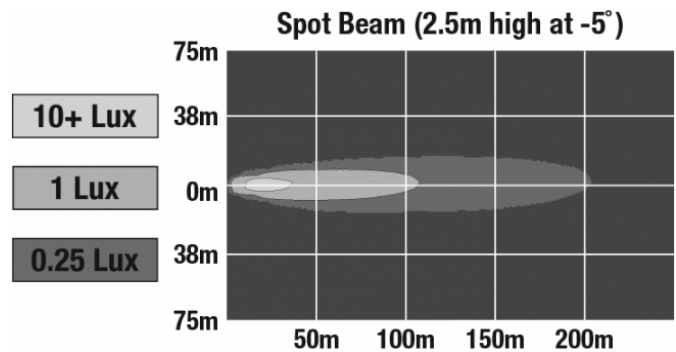

J.W. SPEAKER
Engineered. Lighting. Solutions.

LED Work Lights - Model 880 XD

PHOTOMETRIC SPECIFICATIONS

| | |
|-------------------------------|-------------------------|
| Raw Lumen Output | 1,680 |
| Effective Lumen Output | 700 |
| Nominal LED Color Temperature | 5000 K |
| Beam Pattern(s) | Forward Lighting - Spot |