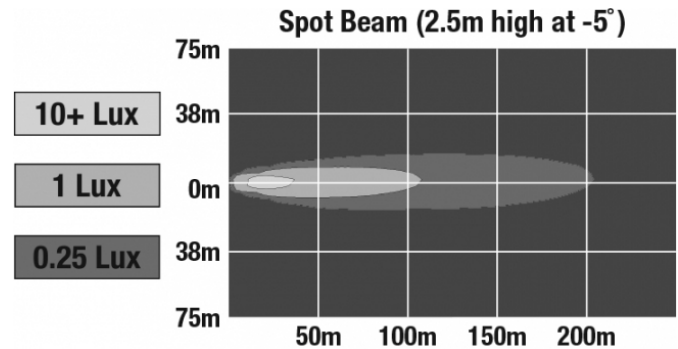

J.W. SPEAKER
Engineered. Lighting. Solutions.

LED Work Lights - Model 880 XD

PHOTOMETRIC SPECIFICATIONS

Raw Lumen Output	1,680
Effective Lumen Output	700
Nominal LED Color Temperature	5000 K
Beam Pattern(s)	Forward Lighting - Spot