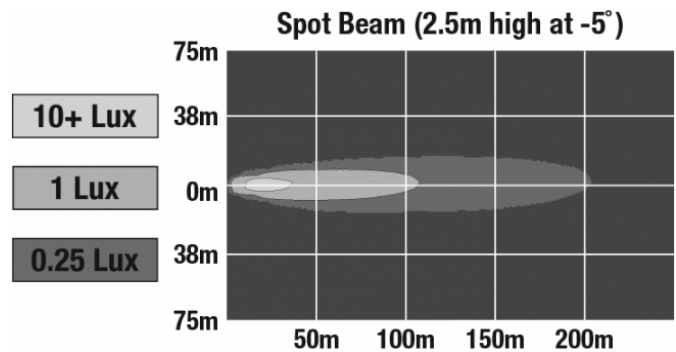

## PRODUCT DIMENSIONS

## PHOTOMETRIC SPECIFICATIONS

Raw Lumen Output	1,680
Effective Lumen Output	700
Nominal LED Color Temperature	5000 K
Beam Pattern(s)	Forward Lighting - Spot