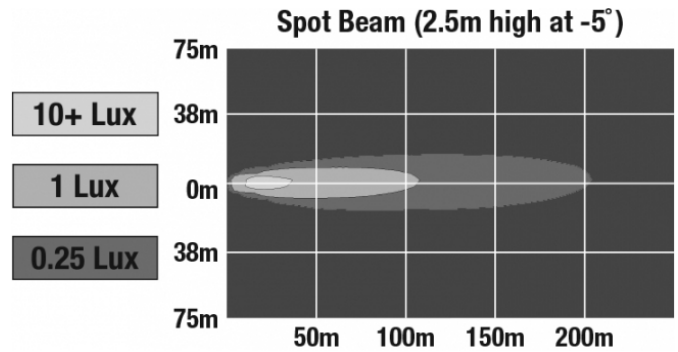

J.W. SPEAKER
Engineered. Lighting. Solutions.

LED Work Lights - Model 880 XD

PHOTOMETRIC SPECIFICATIONS

Raw Lumen Output	1,680
Effective Lumen Output	700
Nominal LED Color Temperature	5000 K
Beam Pattern(s)	Forward Lighting - Spot