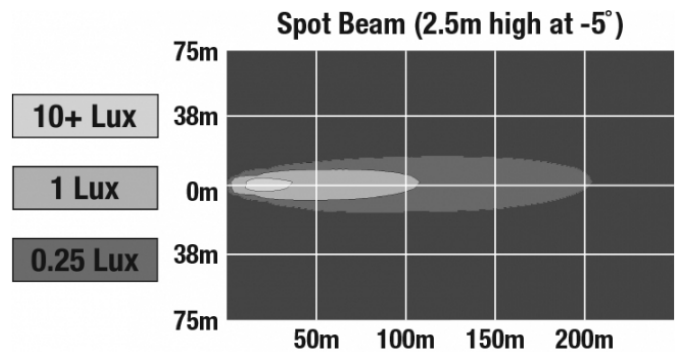

J.W. SPEAKER
Engineered. Lighting. Solutions.

LED Work Lights - Model 880 XD

PHOTOMETRIC SPECIFICATIONS

Raw Lumen Output	1,680
Effective Lumen Output	700
Nominal LED Color Temperature	5000 K
Beam Pattern(s)	Forward Lighting - Spot