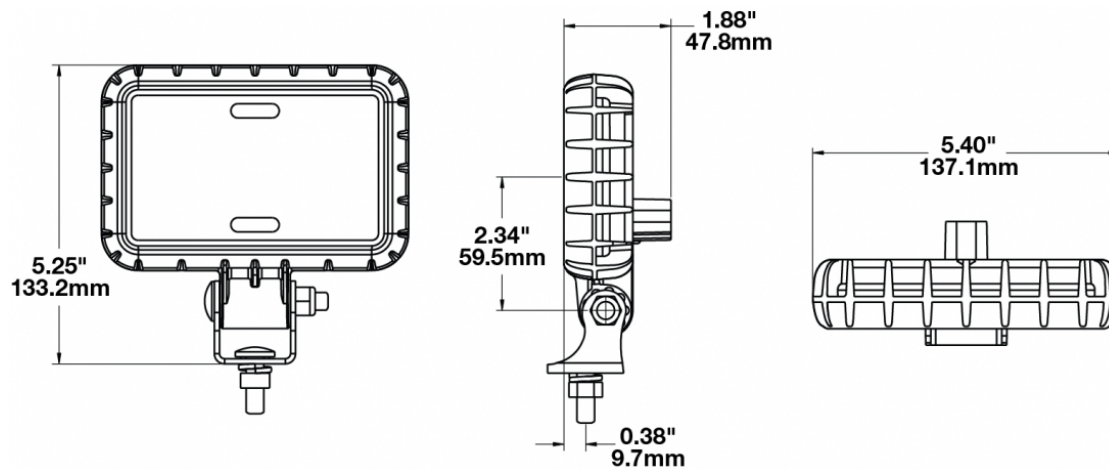

LED Work Lights - Model 880 XD

PRODUCT INFORMATION

Description	12-24V LED Work Light with Spot Beam Pattern & On/Off Switch
Height	133.35 mm / 5.25 in
Width	137.16 mm / 5.4 in
Depth	47.75 mm / 1.88 in
Shape	Rectangular
Outer Lens Material	Polycarbonate
Outer Lens Color	Clear
Housing Material	Polycarbonate
Housing Color	Black
Mounting Hardware Description	(x1) 5/16"-18 x 1.00" Mounting Bolt
Mounting Type	Universal Pedestal Mount
Minimum Operating Temperature	-40 °C / -40 °F
Maximum Operating Temperature	65 °C / 149 °F
Connector or Wiring	Integrated 2-Pin Deutsch Weather-Proof Socket (DT04-2P)
Mating Connector	2-Pin Deutsch Weather-Proof Plug (DT06-2S)
Product Weight	0.82 lbs / 0.37 kgs
Shipping Weight	1.16 lbs / 0.53 kgs

PRODUCT DIMENSIONS

ELECTRICAL SPECIFICATIONS

Input Voltage	12-24V DC
Operating Voltage	9-32V DC
Transient Spike Protection	330V Peak @ 1 HZ-100 Pulses
Red Wire	Positive
Black Wire	Negative
Current Draw	1.20A @ 12V DC 0.60A @ 24V DC